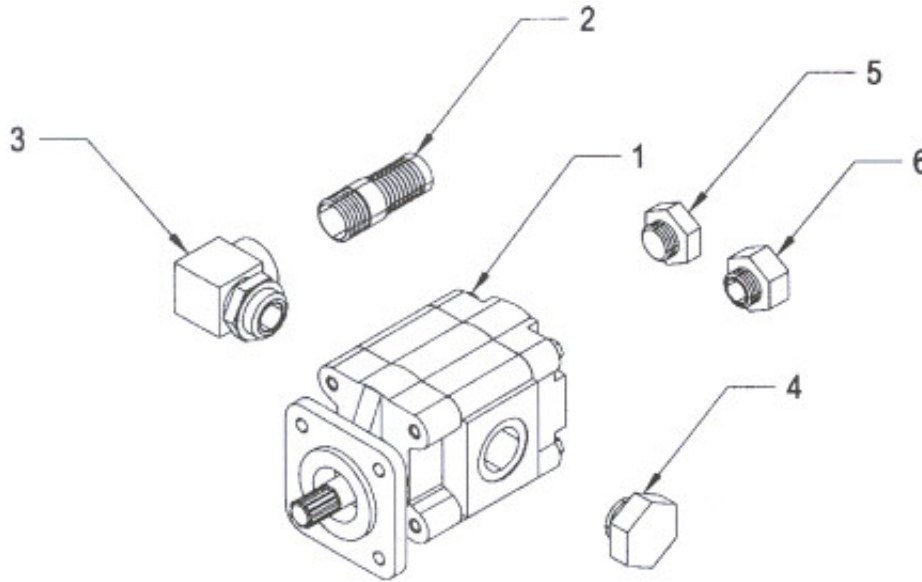

## Parts

### Direct Mount Pump

ITEM	PART NUMBER	DESCRIPTION	NUMBER REQUIRED
1	78008	PUMP - 18 GPM	1
	78006	PUMP - 24 GPM	1
2	77CH0	1-1/4 X 3 NPT NIPPLE	1
3	77C90	1-1/4 X 90 M-F O-RING ADAPTER 887-554-20	1
4	77620	1-1/4 O-RING PLUG 900598-20	1
5	44316	1 O-RING PLUG 900598-16	1
6	779E1	1 O-RING PLUG X 3/4 PIPE REDUCER 2216-12 X 16	1