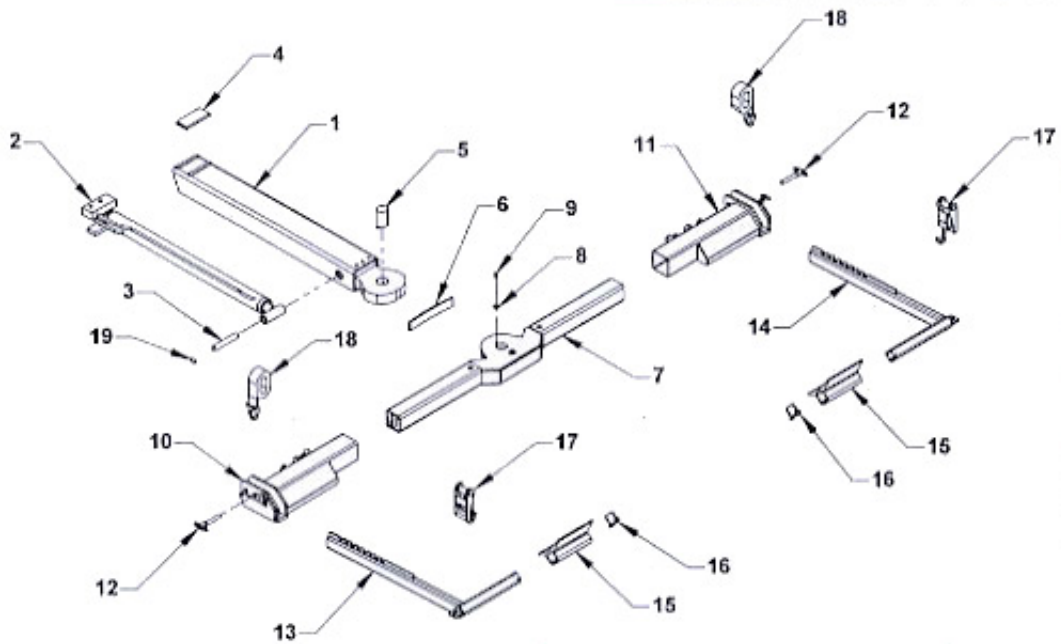

### 408V & 408T Wheel Lift Components (standard)

ITEM	PART NUMBER	DESCRIPTION	NUMBER REQUIRED
1	611088	INNER BOOM	1
2	720163	EXTENSION CYLINDER	1
3	643572	PIN .980 x 5.812	1
4	65621	NYLATRON WEAR PAD	1
5	65435	CROSSBAR PIVOT PIN	1
6	65228	DETENT LEAF SPRING	1
7	65515	CROSSBAR	1
8	82210	3/8 FLAT WASHER - HEAVY DUTY	1
9	812A5	BOLT 3/8 x 5/8 BUTTON HEAD	1
10	65265L	WHEEL GRID - LEFT	1
11	65250R	WHEEL GRID - RIGHT	1
12	84921	T-PIN WITH LANYARD	2
13	65250L	L-ARM - LEFT	1
14	65250R	L-ARM - RIGHT	1
15	65245	WHEEL PAN	2
16	84911	5/16 SAFETY SNAP PIN	2
17	65280A	RATCHET	2
18	65285	STRAP	2
19	86100I	SNAP-RING 1.00 INCH INTERNAL	2