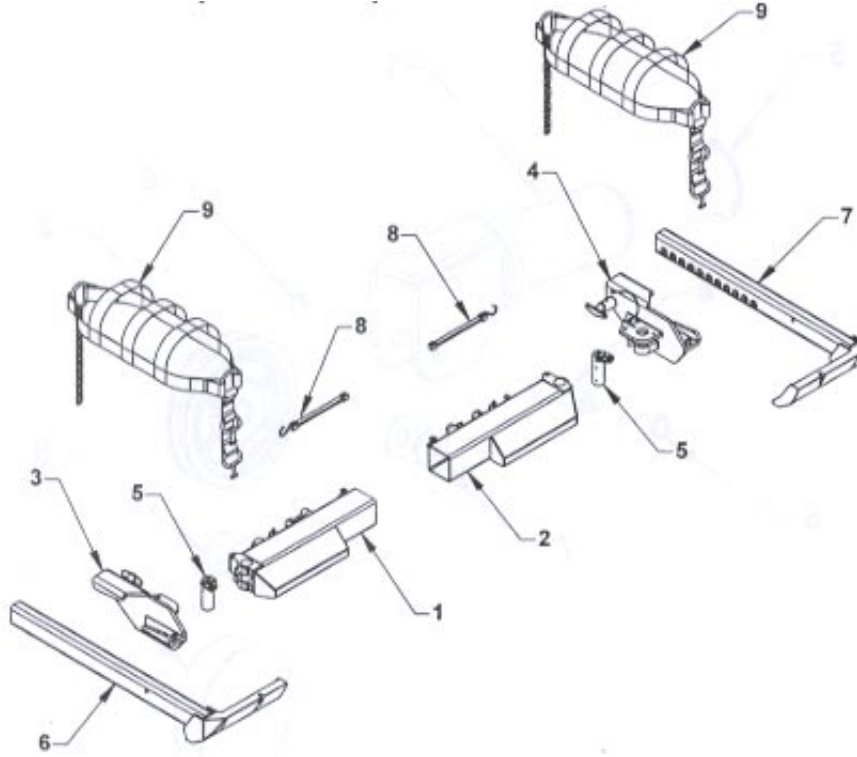

Parts

Pivot Wheel Grids & L-Arms

ITEM	PART NUMBER	DESCRIPTION	NUMBER REQUIRED
1	659815L	PIVOT WHEEL GRID - LEFT	1
2	659815R	PIVOT WHEEL GRID - RIGHT	1
3	659820L	PIVOT RECEIVER GROUP - LEFT	1
4	659820R	PIVOT L-ARM RECEIVER GROUP - RIGHT	1
5	659822	L-ARM RECEIVER CASTING PIVOT PIN	1
6	659830L	LEFT ALUMINUM L-ARM	1
7	659830R	RIGHT ALUMINUM L-ARM	1
8	AA009G	RUBBER TENSION STRAP W/ S-HOOK	2
9	65286	BASKET STRAP - CAR	2
--	65287	BASKET STRAP - TRUCK	2