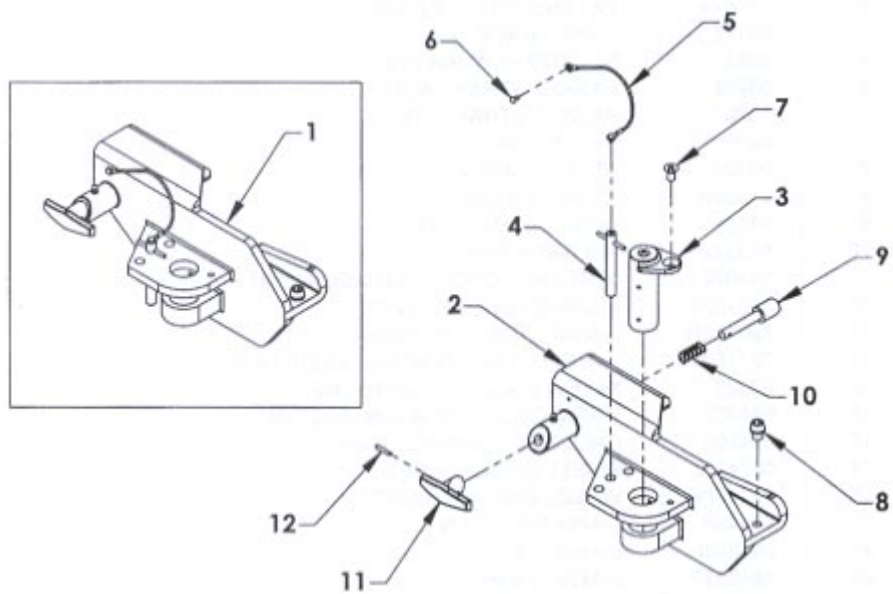

Parts

Pivot L-Arm Receiver Group

ITEM	PART NUMBER	DESCRIPTION	NUMBER REQUIRED
1	659820L	PIVOT L-ARM RECEIVER GROUP - LEFT	1
--	659820R	PIVOT L-ARM RECEIVER GROUP - RIGHT (shown)	1
2	659821L	PIVOT L-ARM RECEIVER CASTING - LEFT	1
--	659821R	PIVOT L-ARM RECEIVER CASTING - RIGHT (shown)	1
3	659822	L-ARM RECEIVER CASTING PIVOT PIN	1
4	659826	PIVOT LOCK PIN	1
5	659827	LANYARD	1
6	85016	RIVET	1
7	81225	FLAT HEAD SOCKET CAP SCREW 3/8-16 UNC x 1/2	1
8	81226	TAPERED SOCKET CAP SCREW 1/2-13 UNC x 1/2	1
9	659824	7/8 CAM PIN	1
10	89100	CAM PIN SPRING	1
11	659825	T-HANDLE	1
12	84675	ROLL PIN 3/16 x 1	1