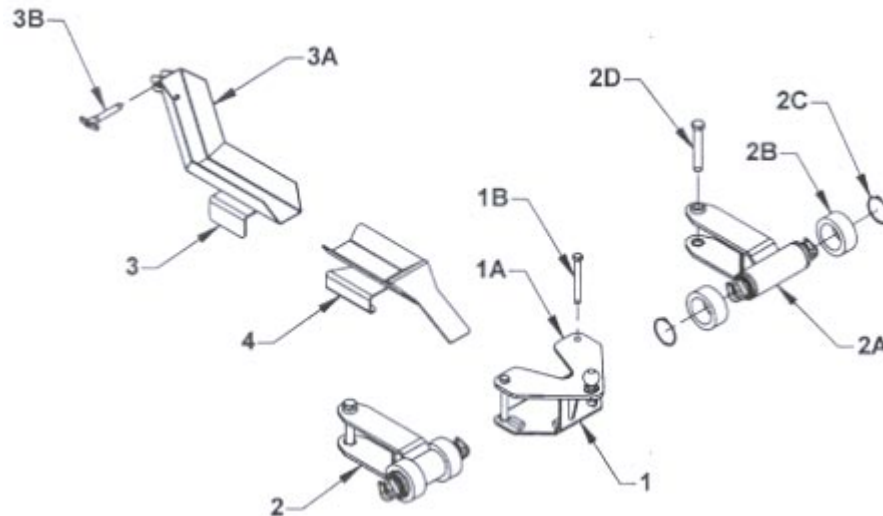

### 408V & 408T Autogrip Attachments

ITEM	PART NUMBER	DESCRIPTION	NUMBER REQUIRED
1	694510G	TOW BALL ATTACHMENT GROUP (ball excluded)	1
1A	694510	TOW BALL BRACKET WELDMENT	1
1B	816665	BOLT 3/4-10 UNC x 6.5	2
2	659002G	TOW BAR ATTACHMENT GROUP	2
2A	659002	TOW BAR WELDMENT	1
2B	64910	RUBBER RING	2
2C	86350E	RETAINING RING 3.5 EXTERNAL	2
2D	81815	BOLT 1.00-8 UNC x 6.5	1
3	694540G	MOTORCYCLE FRONT TIRE SADDLE GROUP	1
3A	6954540	MOTORCYCLE FRONT TIRE SADDLE	1
3B	84922	T-PIN 3/4 x 4	1
4	694550	MOTORCYCLE REAR TIRE SADDLE	1
--	694560	STRAP TIE-DOWN KIT (not shown)	1