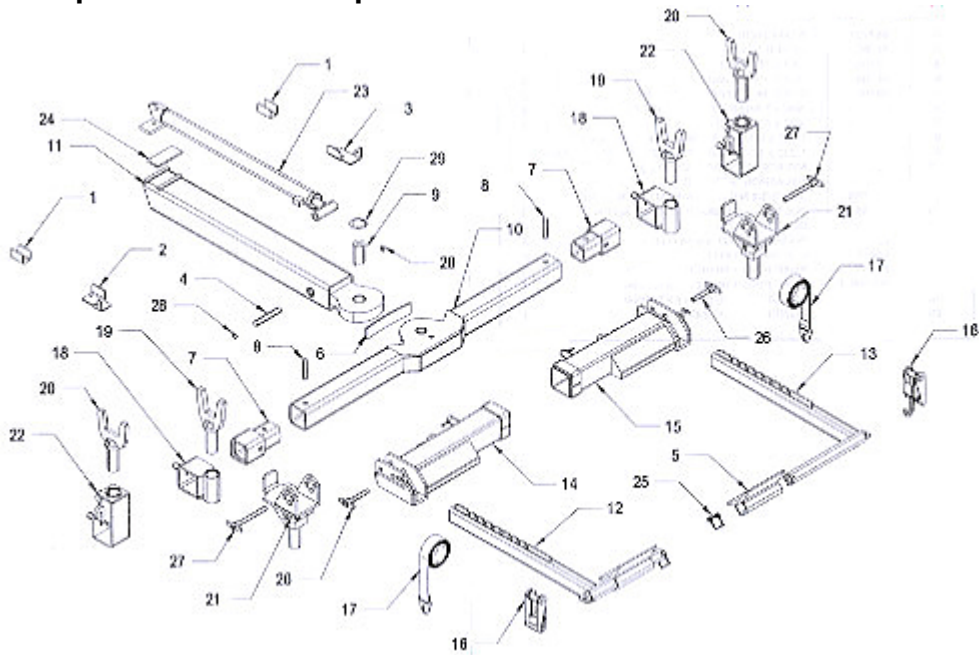

## 512 Wheel Lift Components & Hook-Up Attachments

ITEM	PART NUMBER	DESCRIPTION	NUMBER REQUIRED
1	59235	L-ARM CHANNEL BRACKET	2
2	59236L	L-ARM MOUNTING BRACKET - RIGHT	1
3	5926R	L-ARM MOUNTING BRACKET - LEFT	1
4	64357	PIN - .980 x 5.875	1
5	65245	REMOVABLE PAN	2
6	65228	YOKE SPRING	1
7	66230	CROSSBAR EXTENSION	2
8	66245	CROSSBAR EXTENSION PIN	2
9	66430	CROSSBAR PIVOT PIN	1
11	66815	INNER BOOM	1
12	65250R	WHEEL RETAINER - RIGHT	1
13	66250L	WHEEL RETAINER - LEFT	1
14	66260R	WHEEL GRID - RIGHT	1
15	66260L	WHEEL GRID - LEFT	1
16	65280A	RATCHET	2
17	65285	WHEEL STRAP	2
18	66280	FRAME FORK HOLDER	2
19	66290	2" FRAME FORK	2
20	66300	3" FRAME FORK	2
-	66310	4" FRAME FORK	2
21	66320	SPRING SHACKLE ADAPTOR	2
22	66330	ELEVATED FRAME FORK HOLDER	2
23	72196	EXTENSION CYLINDER	2

24	64355	WEAR PAD	2
25	84911	5/16 SAFETY SNAP PIN	2
26	84922	T-PIN W/LANYARD 3/4 x 3.50	2
27	84923	T-PIN 3/4 x 6.50	2
28	86100I	SNAP-RING 1" INTERNAL	2
29	86100I	SNAP-RING 1" INTERNAL	2