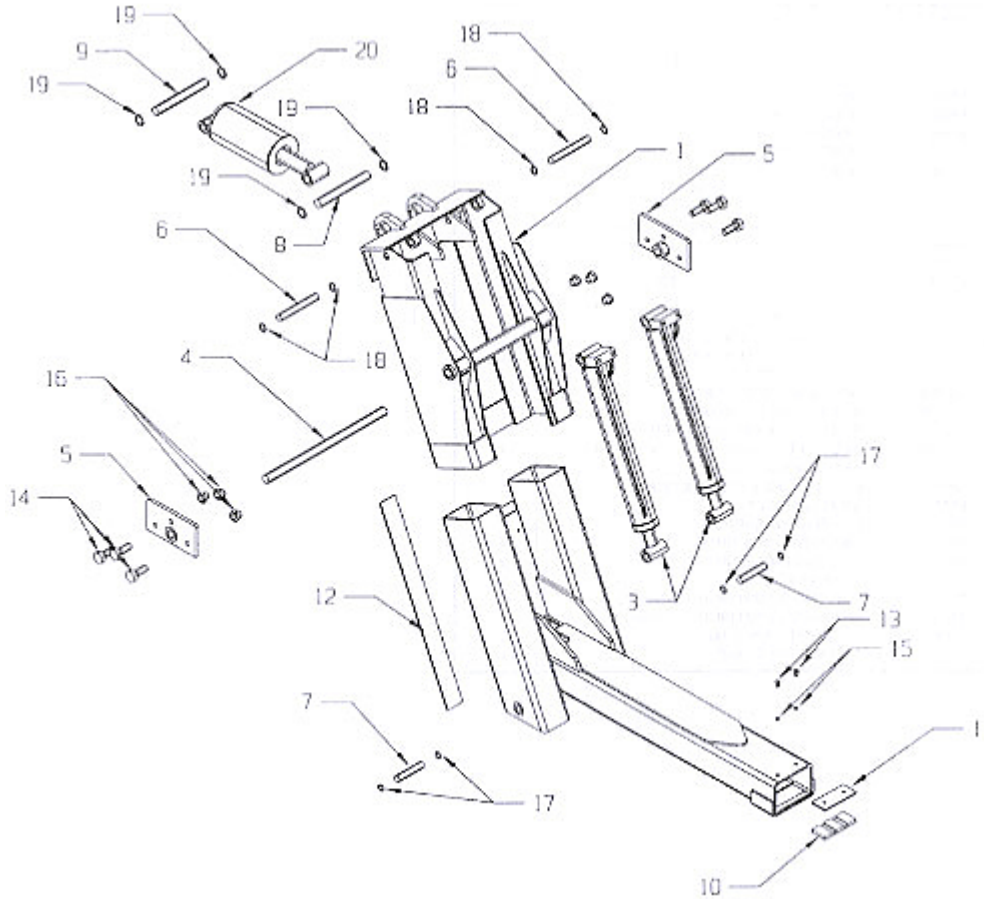

512 Underlift Components

ITEM	PART NUMBER	DESCRIPTION	NUMBER REQUIRED
1	657701	STANCHION	1
2	65780	OUTER BOOM	1
3	72190	LIFT CYLINDER	2
4	66709	PIVOT PIN - 1.480 x 22	2
5	65701	PIVOT MOUNTING BRACKET	2
6	65712	.980 x 7 SNAP-RING GROOVE ROD PIN	2
7	65714	.980 x 4-5/8 ROD PIN	4
8	65715	1.230 x 9-1/4 SNAP-RING GROOVE ROD PIN	1
9	65716	1.230 x 12-1/4 SNAP-RING GROOVE BASE PIN	1
10	65753	NYLATRON WEAR PAD 1/2 x 2-1/2	1
11	65758	NYLATRON SHIM PAD - 408A	1
12	66779N	3/8 x 2-3/4 NYLATRON NSM WEAR STIP	4
13	812A5	BOLT 3/8 x 500 BUTTON HEAD ALLEN	2
14	81710	BOLT 7/8 x 2.250	6
15	82211	WASHER 3/8 I.D. X 9/16 O.D.	2
16	83611	NUT 7/8 NYLON LOCK	6

17	86100I	SNAP-RING 1" INTERNAL	4
18	86100E-1	SNAP-RING 1" EXTERNAL	4
19	86125E-1	SNAP-RING 1.25" EXTERNAL	4
20	72189	POWER TILT CYLINDER	1