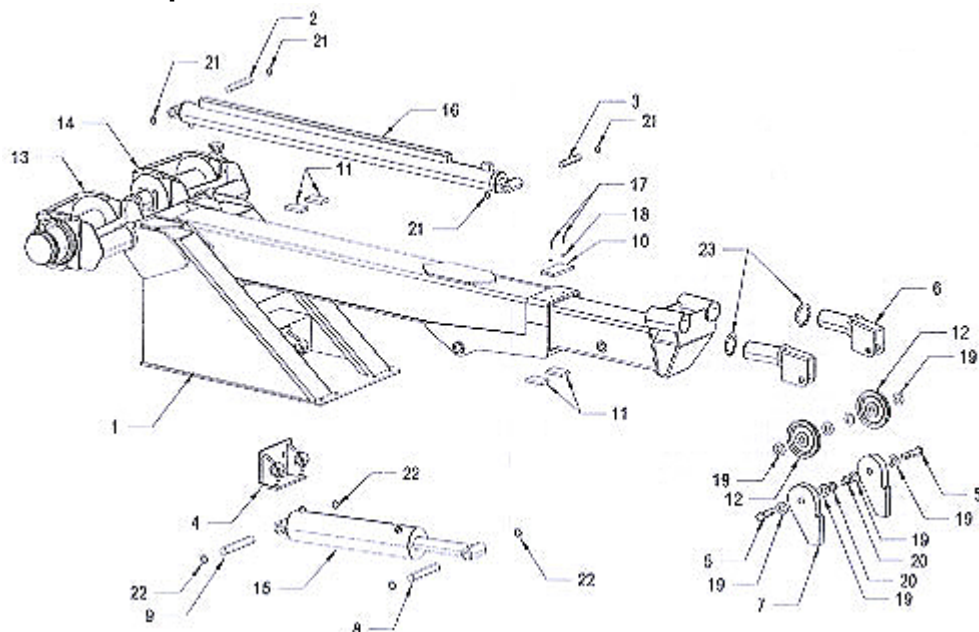

### 512 Recovery Boom Components

ITEM	PART NUMBER	DESCRIPTION	NUMBER REQUIRED
1	60164	TWIN LINE BOOM 12-1/2" DRUM	1
-	60165	TWIN LINE BOOM 10" DRUM	1
2	613A1	PIN - BOOM EXTENSION CYLINDER BASE	1
3	613A2	PIN - BOOM EXTENSION CYLINDER ROD	1
4	61320	LIFT CYLINDER BASE MOUNT	1
5	61368	PULLEY BOLT	2
6	61369	SWIVEL INSERT	2
7	61379	CABLE FOLLOWER	2
8	61383	PIN - BOOM LIFT CYLINDER ROD	1
9	61384	PIN - BOOM LIFT CYLINDER BASE	1
10	61410	BOOM BEARING PAD	1
11	61735	NYLATRON WEAR PAD	4
12	69125	PULLEY - 6"	2
13	71105L	WINCH SERIES 12 (10" DRUM)	1
-	71106L	WINCH SERIES 12 (12-1/2" DRUM)	1
14	71105R	WINCH SERIES 12 (10" DRUM)	1
-	71106R	WINCH SERIES 12 (12-1/2" DRUM)	1
15	72141	CYLINDER - BOOM LIFT	1
16	72150	CYLINDER - BOOM EXTENSION	1
17	81117	BOLT - 5/16 x 7/8	2
18	82130	FLAT WASHER - 5/16	2
19	82717	FLAT WASHER - 1 x 1.75	8
20	83610	NUT - 7/8 NYLON LOCK	2
21	86100I	SNAP-RING 1.00" INTERNAL	4

22	86125I	SNAP-RING 1.25" INTERNAL	4
23	86287E	SNAP-RING 2.875" EXTERNAL	2