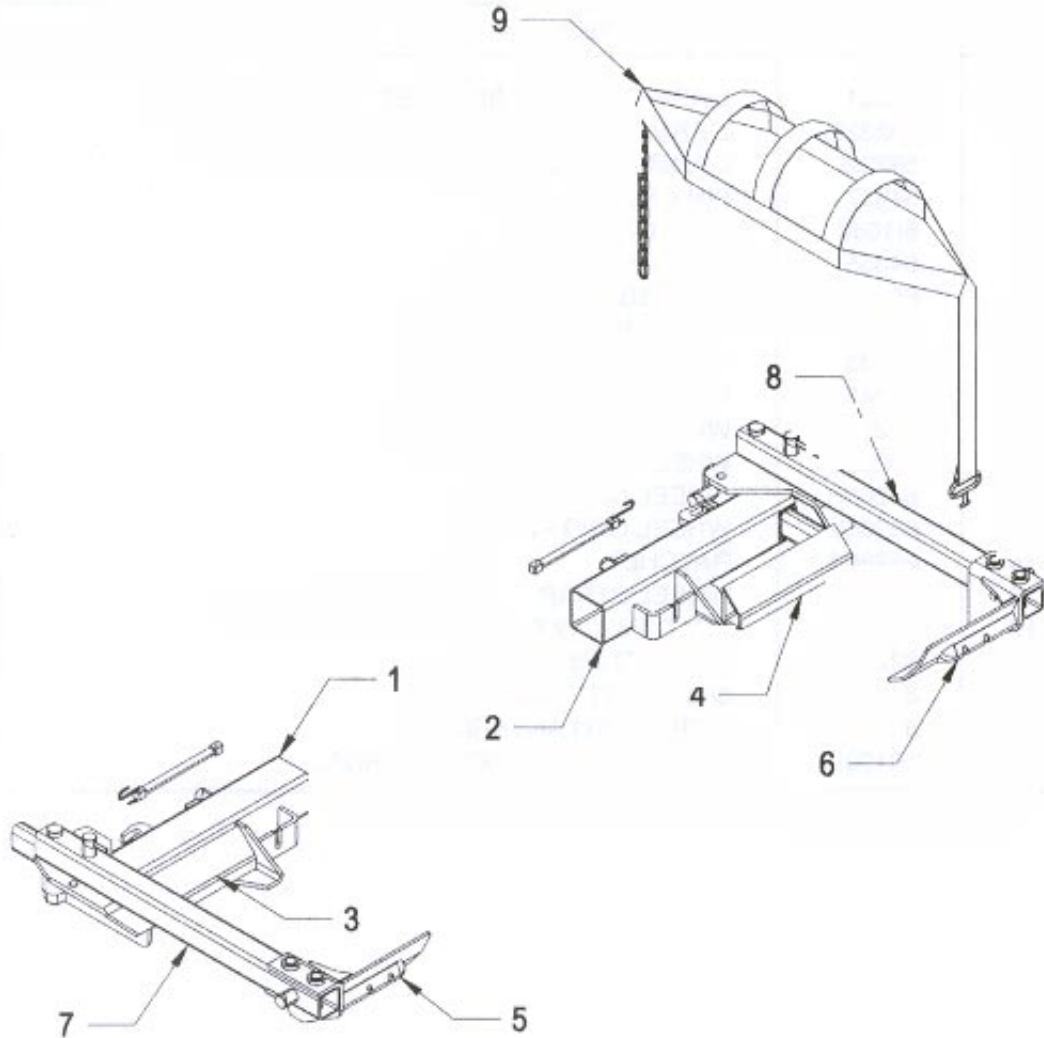

Parts

408V & 408T Wheel Lift Components (optional backsaver)

ITEM	PART NUMBER	DESCRIPTION	NUMBER REQUIRED
1	659100L	WHEEL GRID - LEFT	1
2	659100R	WHEEL GRID - RIGHT	1
3	65930L	WHEEL CHOCK - LEFT	1
4	65930R	WHEEL CHOCK - RIGHT	1
5	65940L	WHEEL PAN - LEFT	1
6	65940R	WHEEL PAN - RIGHT	1
7	65960L	WHEEL ARM - LEFT	1
8	65960R	WHEEL ARM - RIGHT	1
9	65286	WHEEL STRAP - AUTO - YELLOW	2
-	65287	WHEEL STRAP - TRUCK - BLUE	2