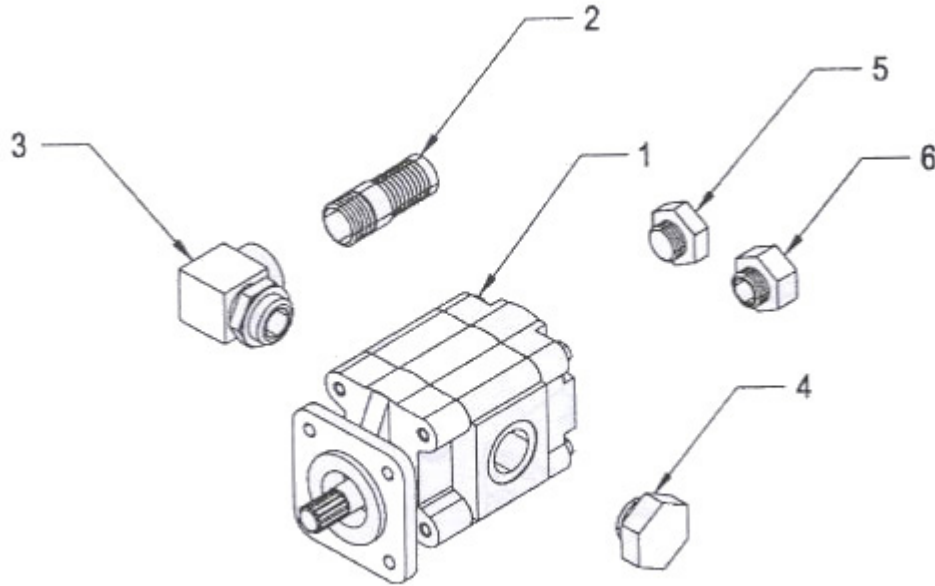

## Parts

### Direct Mount Pump

ITEM	PART NUMBER	DESCRIPTION	NUMBER REQUIRED
1	78008	PUMP - 18 GPM	1
	78006	PUMP - 24 GPM	1
2	77CH0	1-1/4 X 3 NPT NIPPLE	1
3	77C90	1-1/4 X 90 M-F O-RING ADAPTER 887-554-20	1
4	77620	1-1/4 O-RING PLUG 900598-20	1
5	44316	1 O-RING PLUG 900598-16	1
6	779E1	1 O-RING PLUG X 3/4 PIPE REDUCER 2216-12 X 16	1