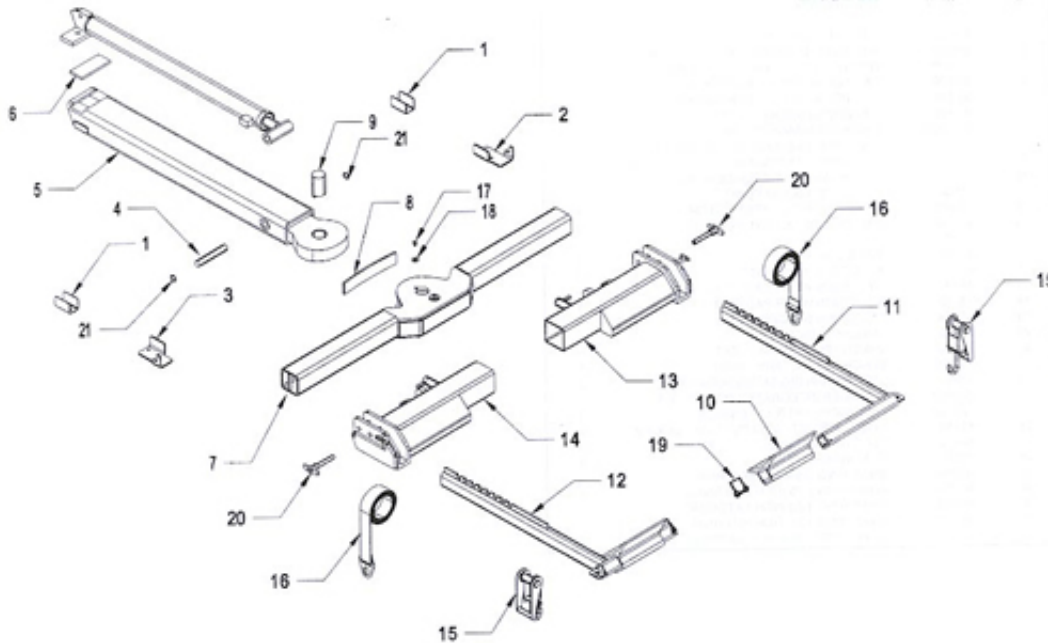

408VA & 408TA Wheel Lift Components (standard)

ITEM	PART NUMBER	DESCRIPTION	NUMBER REQUIRED
1	59231	L-ARM CHANNEL BRACKET	2
2	59232R	L-ARM MOUNTING BRACKET - RIGHT	1
3	59232L	L-ARM MOUNTING BRACKET - LEFT	1
4	64357	PIN - .980 x 5.875	1
5	65816	INNER BOOM	1
6	64355	WEAR PAD	1
7	65515	CROSSBAR WELDMENT	1
8	65228	YOKE SPRING	1
9	65435	CROSSBAR PIVOT PIN	1
10	65245	REMOVABLE PAN	2
11	65250R	WHEEL RETAINER - RIGHT	1
12	65250L	WHEEL RETAINER - LEFT	1
13	65256R	WHEEL GRID - RIGHT	1
14	65265L	WHEEL GRID - LEFT	1
15	65280A	RATCHET	2
16	65285	WHEEL STRAP	2
17	812A5	BOLT 3/8 x 1/2 ROUND ALLEN HEAD	1
18	82210	WASHER 3/8 FLAT	1
19	84911	5/16 SAFTEY SNAP PIN	2
20	84921	T-PIN W/LANYARD	2
21	86100I	SNAP-RING 1" INTERNAL	2