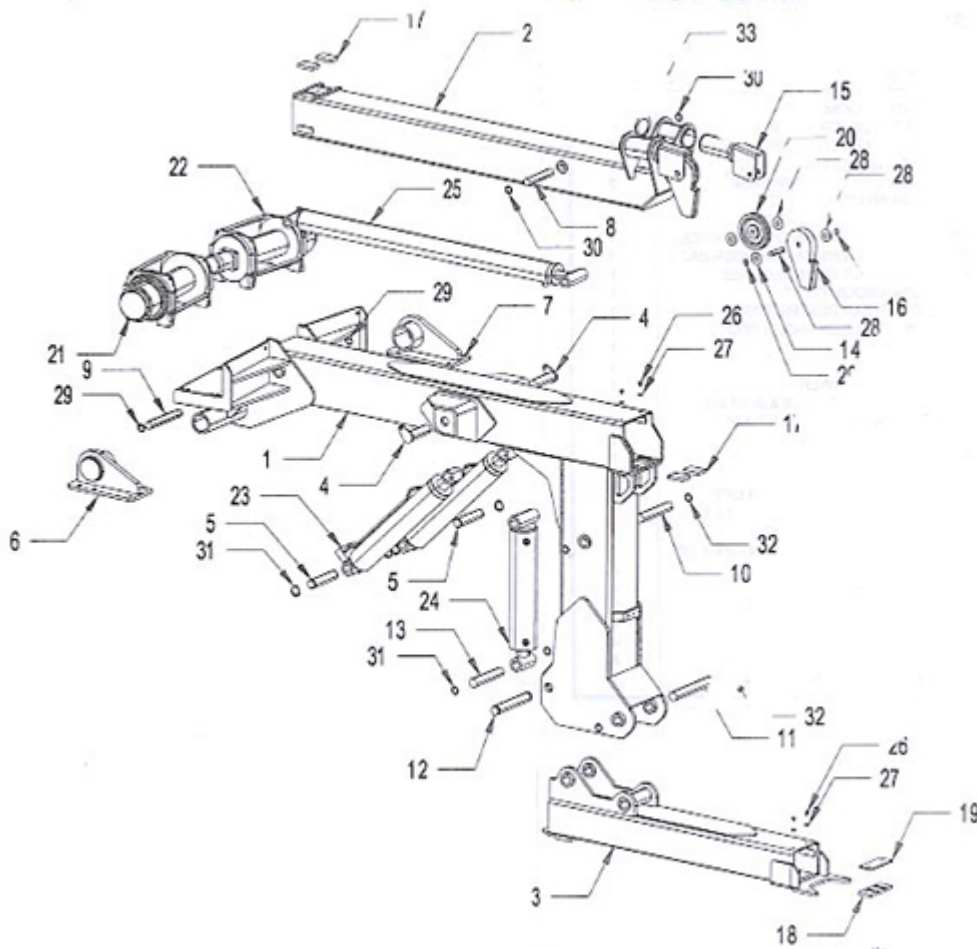

## Parts

### 408T Integrated Boom Components Twin Line

ITEM	PART NUMBER	DESCRIPTION	NUMBER REQUIRED
1	611032	INTEGRATED BOOM	1
2	611052	INTEGRATED UPPER BOOM - TWIN LINE	1
3	611070	INTEGRATED OUTER LOWER BOOM	1
4	611240	PIN- BOOM LIFT CYLINDER ROD	2
5	611245	PIN - BOOM LIFT CYLINDER BASE	2
6	611330L	TRUNNION BRACKET - LEFT	1
7	611330R	TRUNNION BRACKET - RIGHT	1
8	611339	PIN - UPPER EXTENSION CYLINDER ROD	1
9	611340	PIN - UPPER EXTENSION CYLINDER BASE	1
10	611545	PIN - POWER TILT CYLINDER BASE	1
11	611620	PIN- OUTER BOOM PIVOT	1
12	611625	PIN- POWER TILT RESTRICTOR	1
13	611740	PIN - POWER TILT CYLINDER ROD	1
14	61364	PULLEY PIN	1
15	61366	SWIVEL INSERT	1

16	61370	WIRE ROPE FOLLOWER	1
17	61735	NYLATRON WEAR PAD 1/2 x 2-1/2 x 3	4
18	65753	NYLATRON WEAR PAD 1/2 x 2-1/2	1
19	65758	NYLATRON SPACER PAD	1
20	69120	PULLEY - 6"	1
21	71102L	WINCH - PLANETARY - LEFT	1
22	71102R	WINCH - PLANETARY - RIGHT	1
23	720112	CYLINDER INTEGRATED BOOM LIFT	2
24	720122	CYLINDER INTEGRATED POWER TILT	1
25	720122	CYLINDER UPPER EXTENSION	1
26	812A5	BOLT - SOCKET HEAD BUTTON - 3/8 x 1/2	2
27	82210	FLAT WASHER - 3/8	2
28	82510	FLAT WASHER - 3/4	4
29	86075E	SNAP-RING .75" EXTERNAL	2
30	86125I	SNAP-RING 1.75" INTERNAL	4
31	86150E	SNAP-RING 1.50" EXTERNAL	4
32	86150I	SNAP-RIG 1.50" INTERNAL	6
33	86287E	SNAP-RING 2.875" EXTERNAL	1