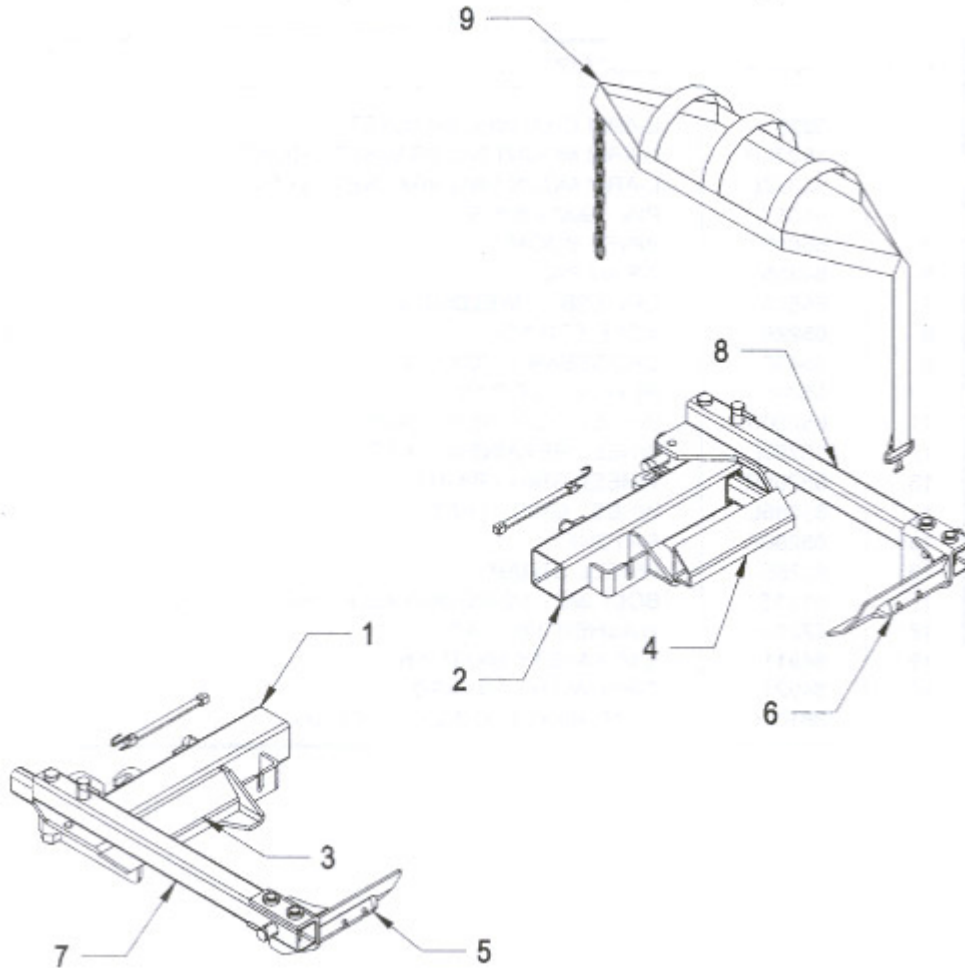

### 408 Wheel Lift Components (optional backsaver)

| ITEM | PART NUMBER | DESCRIPTION                 | NUMBER REQUIRED |
|------|-------------|-----------------------------|-----------------|
| 1    | 659100L     | WHEEL GRID - LEFT           | 1               |
| 2    | 659100R     | WHEEL GRID - RIGHT          | 1               |
| 3    | 65930L      | WHEEL CHOCK - LEFT          | 1               |
| 4    | 65930R      | WHEEL CHOCK - RIGHT         | 1               |
| 5    | 65940L      | WHEEL PAN - LEFT            | 1               |
| 6    | 65940R      | WHEEL PAN - RIGHT           | 1               |
| 7    | 65960L      | WHEEL ARM - LEFT            | 1               |
| 8    | 65960R      | WHEEL ARM - RIGHT           | 1               |
| 9    | 65286       | WHEEL STRAP - AUTO - YELLOW | 2               |
| -    | 65287       | WHEEL STRAP - TRUCK - BLUE  | 2               |