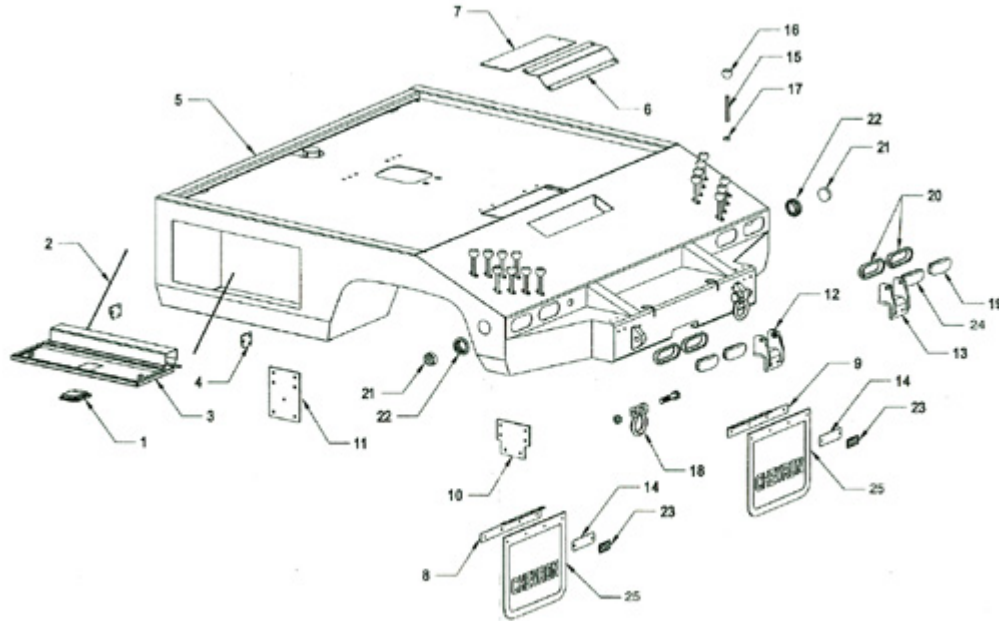

## 408,408A & 512 Body Components

ITEM	PART NUMBER	DESCRIPTION	NUMBER REQUIRED
1	37558	PADDLE LATCH - ROTARY	1
2	5A221	TOOL BOX LANYARD - 21"	2
3	5A310	TOOL BOX DOOR	1
4	5A316	TOOL BOX DOOR MOUNTING BLOCK	2
5	50340	WRECKER BODY	1
6	51141	STEEL REAR ACCESS COVER	1
7	51145	ALUMINUM REAR ACCESS COVER	1
8	53182L	MUDFLAP MOUNTING BRACKET - LEFT	1
9	53182R	MUDFLAP MOUNTING BRACKET - RIGHT	1
10	53250	MIDDLE MOUNTING BRACKET - 34" FRAME	2
11	53263	FRONT MOUNTING BRACKET - 34" FRAME	2
12	59140L	TOW SLING MOUNTING BRACKET - LEFT	1
13	59140R	TOW SLING MOUNTING BRACKET - RIGHT	1
14	59115	REAR REFLECTOR MOUNTING PLATE	2
15	7A165	CONTROL HANDLE	16
16	7A211	CONTROL KNOB	16
17	83425	5/8 JAM NUT	16
18	84716	6-1/2 TON SHACKLE W/NUT & BOLT	2
19	92600R	TAIL LIGHT	2
20	92650	TAIL LIGHT GROMMET	4
21	93100R	SIDE MARKER LIGHT - RED	2
22	95600	MARKER LIGHT GROMMET - 2-1/2 IN. ROUND	2
23	93300R	REFLECTOR - RED	2