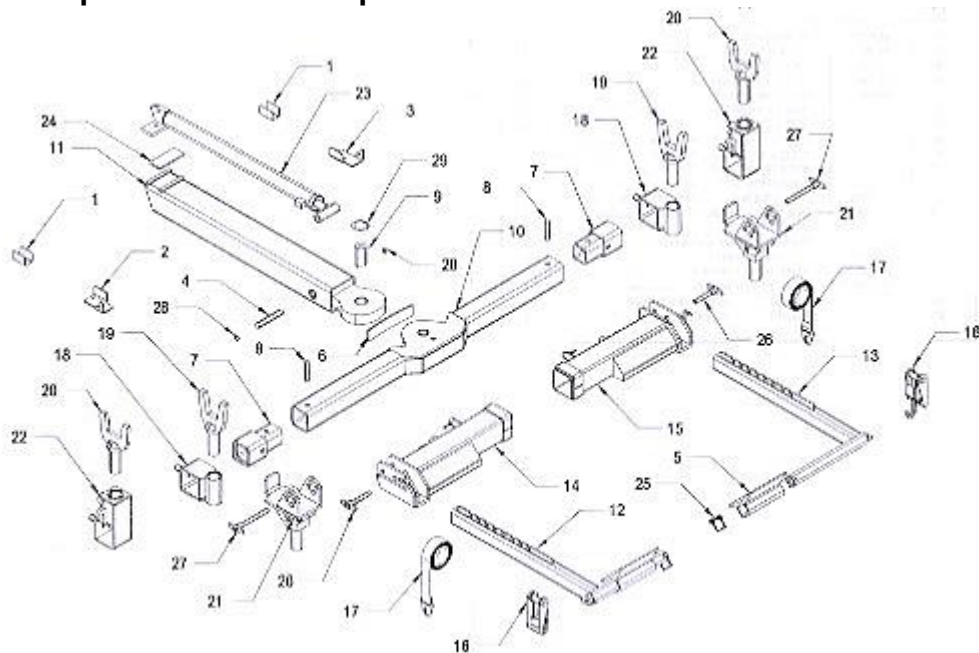

Parts

512 Wheel Lift Components & Hook-Up Attachments