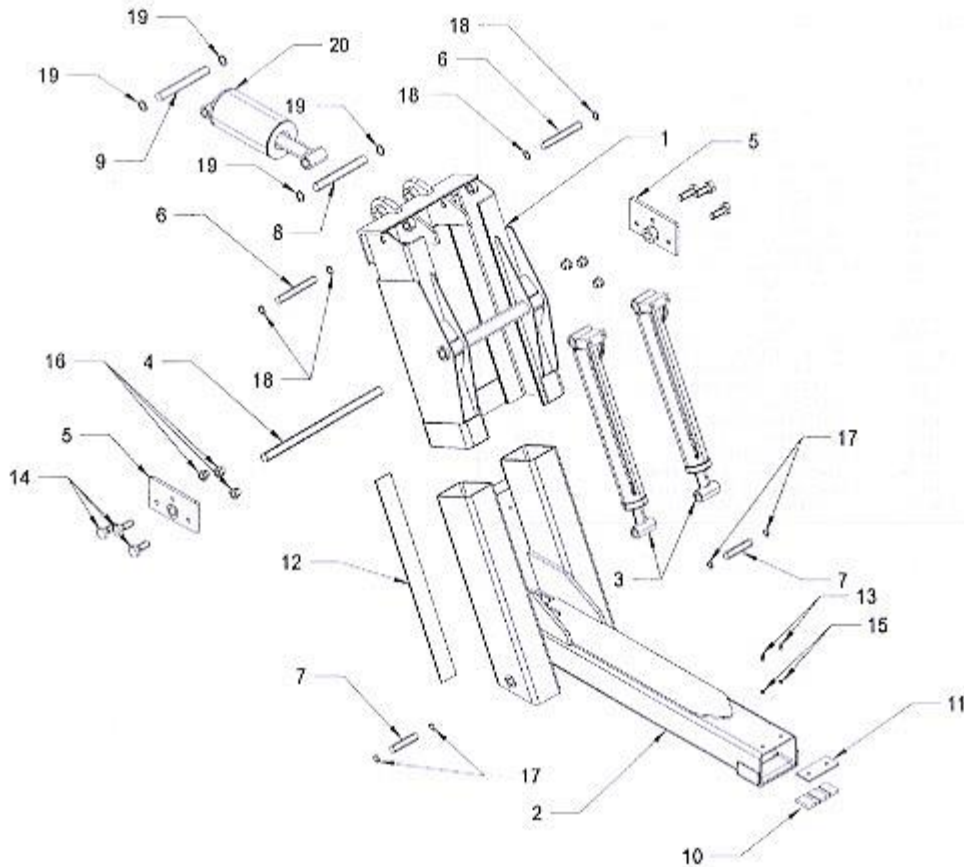

ITEM	PART NUMBER	DESCRIPTION	NUMBER REQUIRED
1	657701	STANCHION	1
2	65780	OUTER BOOM - 408	1
-	65790	OUTER BOOM 408A	1
3	72190	LIFT CYLINDER	2
4	65709	PIVOT PIN - 1.230 x 22	1
5	65701	PIVOT MOUNTING BRACKET	2
6	65712	.980 x 7 SNAP-RING GROOVE ROD PIN	2
7	65714	.980 x 4-5/8 ROD PIN	2
8	65715	1.230 x 9-1/4 SNAP-RING GROOVE ROD PIN	1
9	65716	1.230 x 12-1/4 SNAP-RING GROOVE BASE PIN	1
10	65753	NYLATRON WEAR PAD 1/2 x 2-1/2	1
11	65759	SPACER SHIM PLATE - 408	1
-	65758	NYLATRON SHIM PAD - 408A	1
12	65779	1/4 x 2-11/6 PHENOLIC WEAR STRIP	4
13	812A5	BOLT 3/8 x 500 BUTTON HEAD ALLEN	2