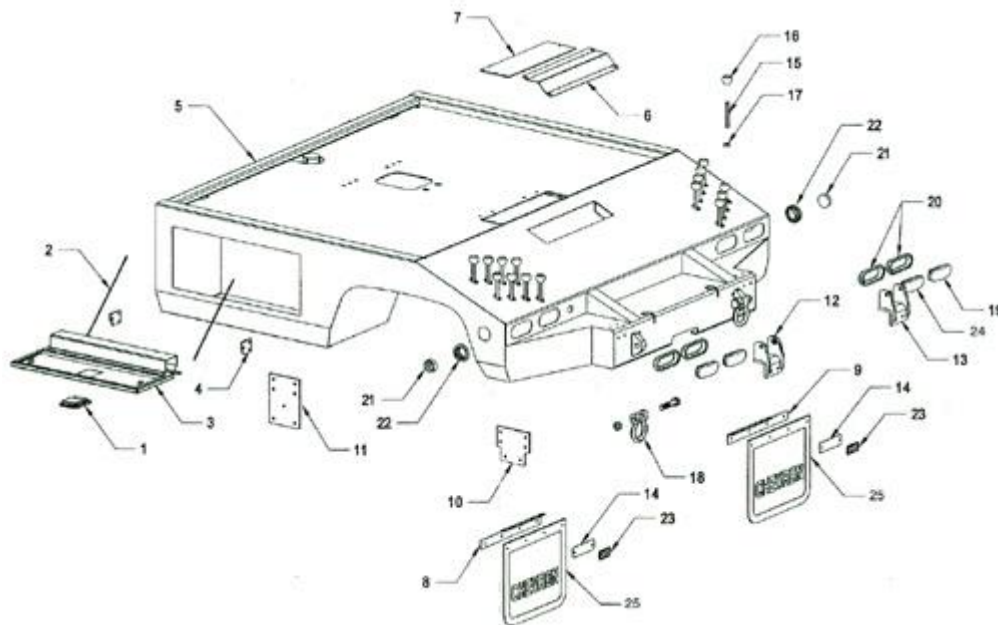

### Direct Mount Pump

ITEM	PART NUMBER	DESCRIPTION	NUMBER REQUIRED
1	78008	PUMP - 18 GPM	1
	78006	PUMP - 24 GPM	1
2	77CH0	1-1/4 X 3 NPT NIPPLE	1
3	77C90	1-1/4 X 90 M-F O-RING ADAPTER 887-554-20	1
4	77620	1-1/4 O-RING PLUG 900598-20	1
5	44316	1 O-RING PLUG 900598-16	1
6	779E1	1 O-RING PLUG X 3/4 PIPE REDUCER 2216-12 X 16	1

## 408,408A & 512 Body Components

ITEM	PART NUMBER	DESCRIPTION	NUMBER REQUIRED
1	37558	PADDLE LATCH - ROTARY	1
2	5A221	TOOL BOX LANYARD - 21"	2
3	5A310	TOOL BOX DOOR	1
4	5A316	TOOL BOX DOOR MOUNTING BLOCK	2
5	50340	WRECKER BODY	1
6	51141	STEEL REAR ACCESS COVER	1
7	51145	ALUMINUM REAR ACCESS COVER	1
8	53182L	MUDFLAP MOUNTING BRACKET - LEFT	1
9	53182R	MUDFLAP MOUNTING BRACKET - RIGHT	1
10	53250	MIDDLE MOUNTING BRACKET - 34" FRAME	2
11	53263	FRONT MOUNTING BRACKET - 34" FRAME	2
12	59140L	TOW SLING MOUNTING BRACKET - LEFT	1
13	59140R	TOW SLING MOUNTING BRACKET - RIGHT	1
14	59115	REAR REFLECTOR MOUNTING PLATE	2
15	7A165	CONTROL HANDLE	16
16	7A211	CONTROL KNOB	16
17	83425	5/8 JAM NUT	16
18	84716	6-1/2 TON SHACKLE W/NUT & BOLT	2
19	92600R	TAIL LIGHT	2
20	92650	TAIL LIGHT GROMMET	4
21	93100R	SIDE MARKER LIGHT - RED	2