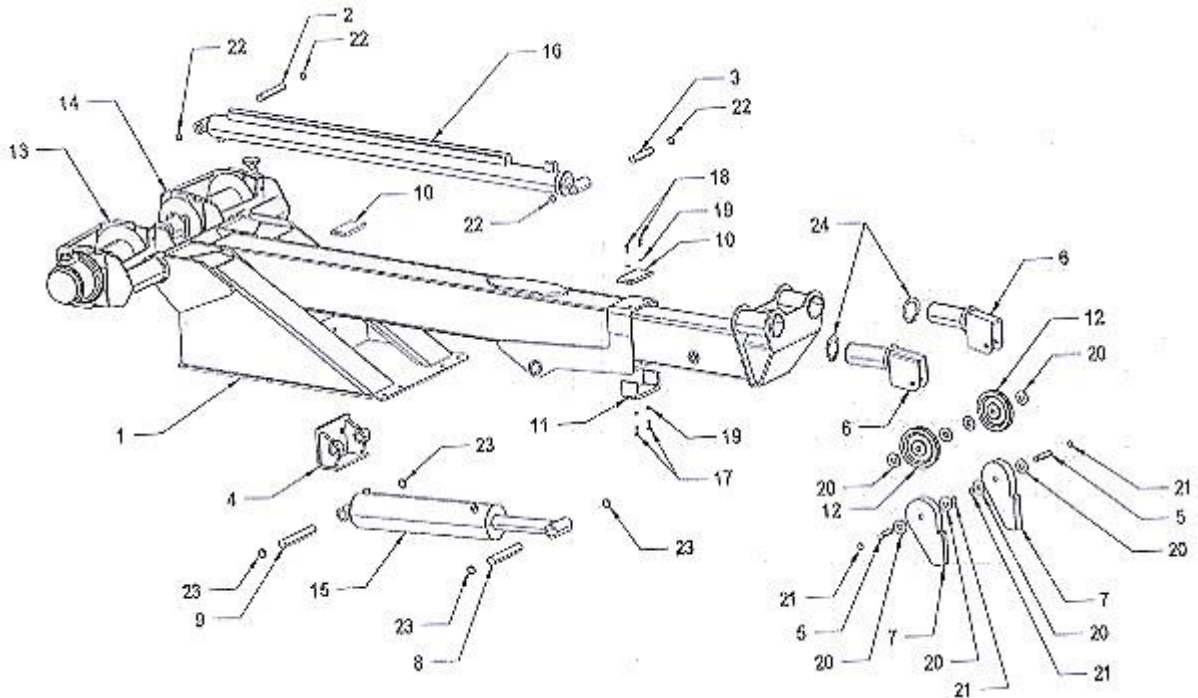

### Direct Mount Pump

ITEM	PART NUMBER	DESCRIPTION	NUMBER REQUIRED
1	78008	PUMP - 18 GPM	1
	78006	PUMP - 24 GPM	1
2	77CH0	1-1/4 X 3 NPT NIPPLE	1
3	77C90	1-1/4 X 90 M-F O-RING ADAPTER 887-554-20	1
4	77620	1-1/4 O-RING PLUG 900598-20	1
5	44316	1 O-RING PLUG 900598-16	1
6	779E1	1 O-RING PLUG X 3/4 PIPE REDUCER 2216-12 X 16	1

## 408,408A & 512 Body Components

ITEM	PART NUMBER	DESCRIPTION	NUMBER REQUIRED
1	37558	PADDLE LATCH - ROTARY	1
2	5A221	TOOL BOX LANYARD - 21"	2
3	5A310	TOOL BOX DOOR	1
4	5A316	TOOL BOX DOOR MOUNTING BLOCK	2
5	50340	WRECKER BODY	1
6	51141	STEEL REAR ACCESS COVER	1
7	51145	ALUMINUM REAR ACCESS COVER	1
8	53182L	MUDFLAP MOUNTING BRACKET - LEFT	1
9	53182R	MUDFLAP MOUNTING BRACKET - RIGHT	1
10	53250	MIDDLE MOUNTING BRACKET - 34" FRAME	2
11	53263	FRONT MOUNTING BRACKET - 34" FRAME	2
12	59140L	TOW SLING MOUNTING BRACKET - LEFT	1
13	59140R	TOW SLING MOUNTING BRACKET - RIGHT	1
14	59115	REAR REFLECTOR MOUNTING PLATE	2
15	7A165	CONTROL HANDLE	16
16	7A211	CONTROL KNOB	16
17	83425	5/8 JAM NUT	16
18	84716	6-1/2 TON SHACKLE W/NUT & BOLT	2
19	92600R	TAIL LIGHT	2
20	92650	TAIL LIGHT GROMMET	4
21	93100R	SIDE MARKER LIGHT - RED	2

## 408,408A & 410 Recovery Boom Components

ITEM	PART NUMBER	DESCRIPTION	NUMBER REQUIRED
1	60125	8-TON RECOVERY BOOM TWIN LINE	1
-	60115	8-TON RECOVERY BOOM SINGLE LINE	1
-	60145	10-TON RECOVERY BOOM TWIN LINE	1
2	613A1	PIN - BOOM EXTENSION CYLINDER BASE	1
3	613A2	PIN - BOOM EXTENSION CYLINDER ROD	1
4	61320	LIFT CYLINDER BASE MOUNT	1
5	61364	PULLEY PIN - 408 & 408A	1 or 2
-	61368	PULLEY BOLT 410 & 410A	2
6	61366	SWIVEL INSERT - 408 & 408A	1 or 2
-	61369	SWIVEL INSERT - 410 & 410A	2
7	61370	CABLE FOLLOWER - 408 & 408A	1 or 2
-	61379	CABLE FOLLOWER - 410 & 410A	2
8	61383	PIN - BOOM LIFT CYLINDER ROD	1
9	61384	PIN - BOOM LIFT CYLINDER BASE	1