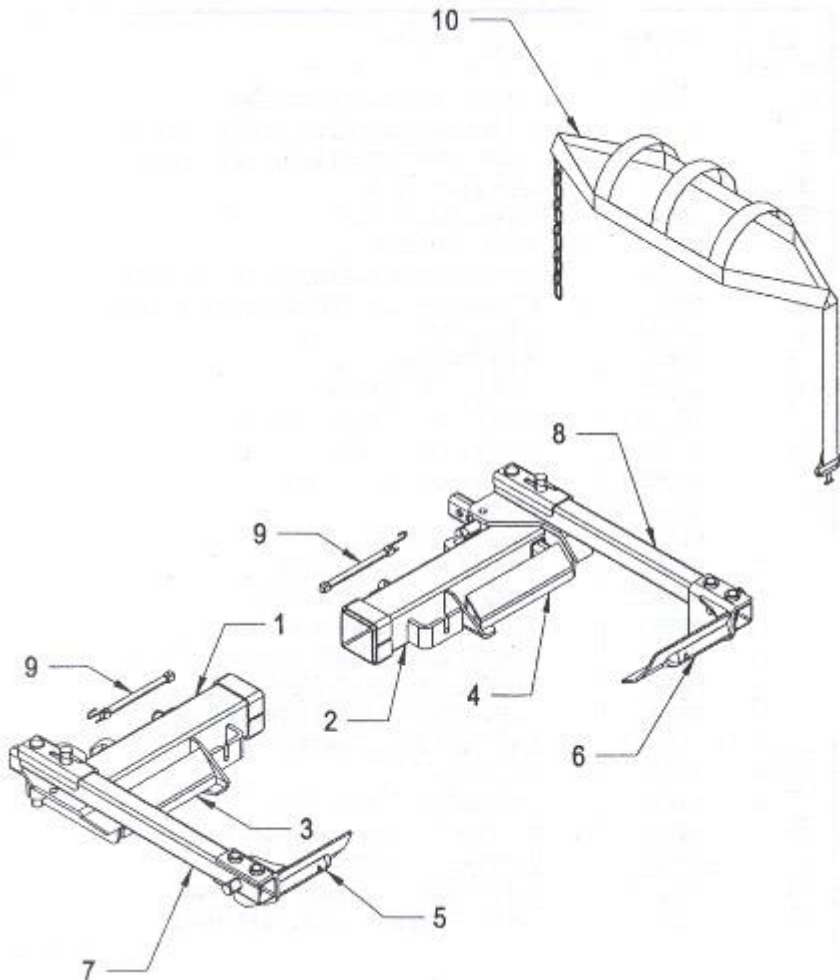

ITEM	PART NUMBER	DESCRIPTION	NUMBER REQUIRED
1	659100L	WHEEL GRID - LEFT	1
2	659100R	WHEEL GRID - RIGHT	1
3	65930L	WHEEL CHOCK - LEFT	1
4	65930R	WHEEL CHOCK - RIGHT	1
5	65940L	WHEEL PAN - LEFT	1
6	65940R	WHEEL PAN - RIGHT	1
7	65960L	WHEEL ARM - LEFT	1
8	65960R	WHEEL ARM - RIGHT	1
9	AA009	9" CARGO STRAP	2
10	65286	WHEEL STRAP - AUTO - YELLOW	2
-	65287	WHEEL STRAP - TRUCK - BLUE	2