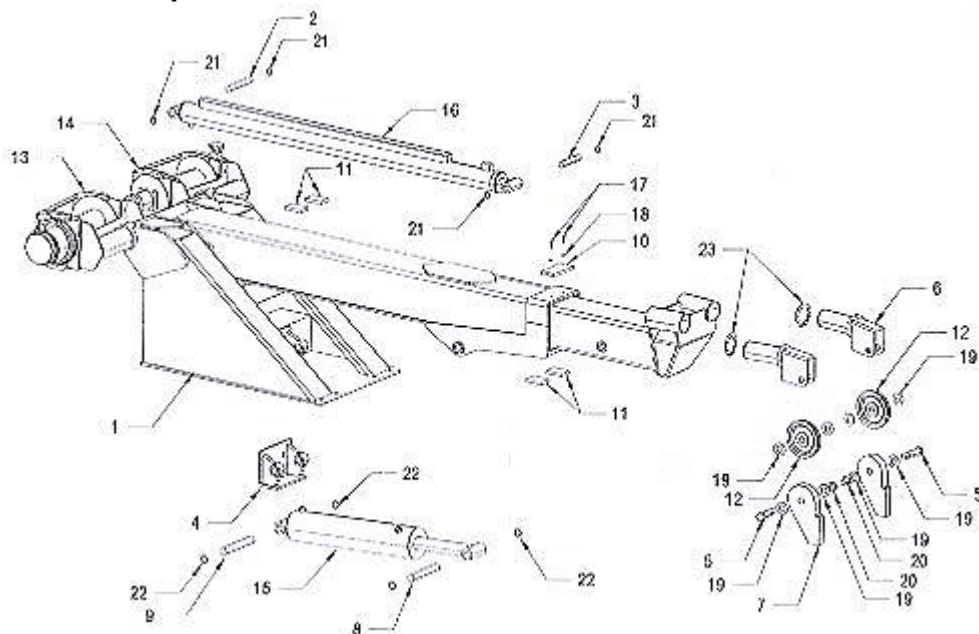

Parts

512 Recovery Boom Components