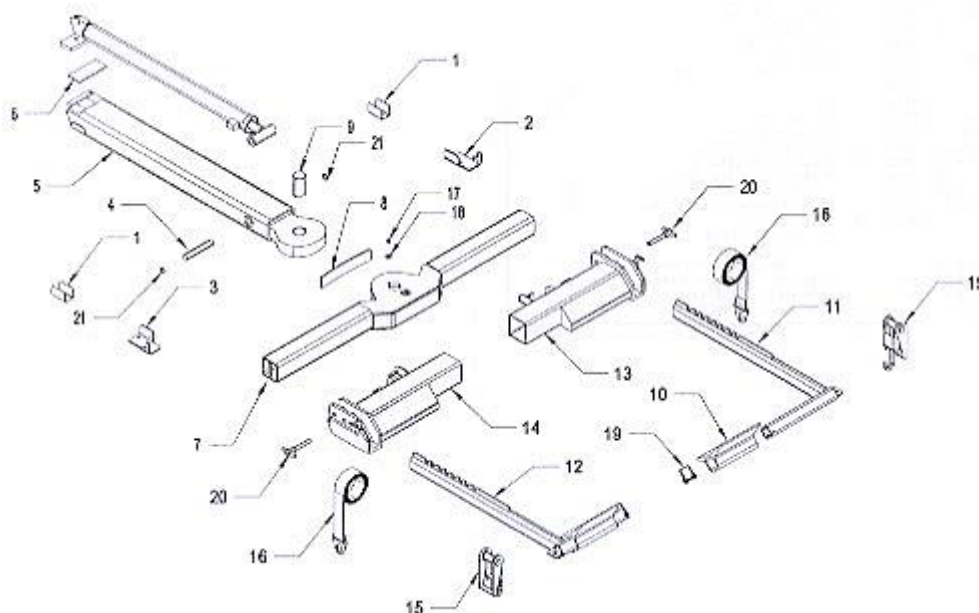

ITEM	PART NUMBER	DESCRIPTION	NUMBER REQUIRED
1	59231	L-ARM CHANNEL BRACKET	2
2	59232R	L-ARM MOUNTING BRACKET - RIGHT	1
3	59232L	L-ARM MOUNTING BRACKET - LEFT	1
4	64357	PIN - .980 x 5.875	1
5	65816	INNER BOOM	1
6	64355	WEAR PAD	1
7	65515	CROSSBAR WELDMENT	1
8	65228	YOKE SPRING	1
9	65435	CROSSBAR PIVOT PIN	1
10	65245	REMOVABLE PAN	2
11	65250R	WHEEL RETAINER - RIGHT	1
12	65250L	WHEEL RETAINER - LEFT	1
13	65256R	WHEEL GRID - RIGHT	1
14	65265L	WHEEL GRID - LEFT	1
15	65280A	RATCHET	2
16	65285	WHEEL STRAP	2
17	812A5	BOLT 3/8 x 1/2 ROUND ALLEN HEAD	1
18	82210	WASHER 3/8 FLAT	1
19	84911	5/16 SAFTEY SNAP PIN	2
20	84921	T-PIN W/LANYARD	2
21	86100I	SNAP-RING 1" INTERNAL	2