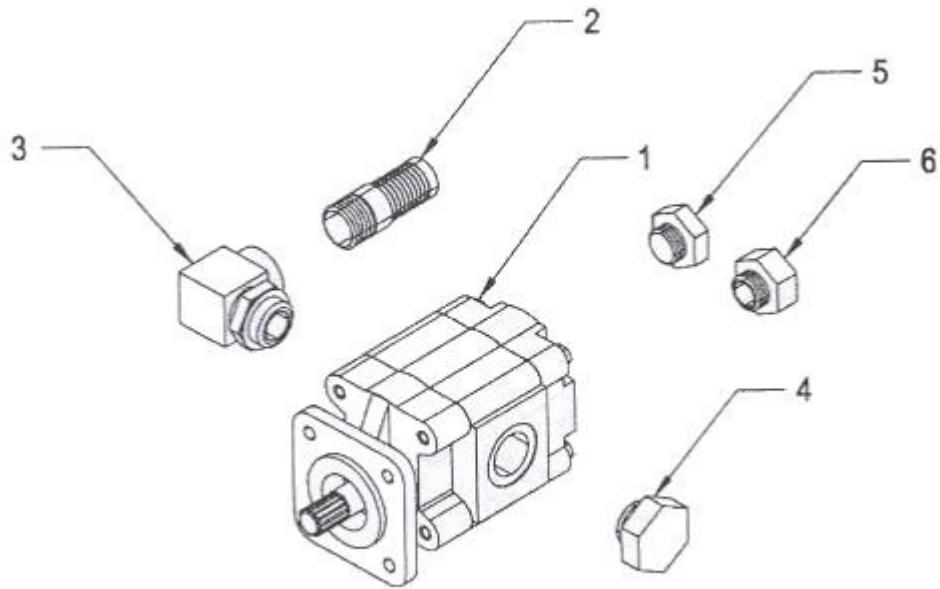

### Direct Mount Pump

ITEM	PART NUMBER	DESCRIPTION	NUMBER REQUIRED
1	78008	PUMP - 18 GPM	1
	78006	PUMP - 24 GPM	1
2	77CH0	1-1/4 X 3 NPT NIPPLE	1
3	77C90	1-1/4 X 90 M-F O-RING ADAPTER 887-554-20	1
4	77620	1-1/4 O-RING PLUG 900598-20	1
5	44316	1 O-RING PLUG 900598-16	1
6	779E1	1 O-RING PLUG X 3/4 PIPE REDUCER 2216-12 X 16	1

## 408,408A & 512 Body Components

ITEM	PART NUMBER	DESCRIPTION	NUMBER REQUIRED
1	37558	PADDLE LATCH - ROTARY	1
2	5A221	TOOL BOX LANYARD - 21"	2
3	5A310	TOOL BOX DOOR	1
4	5A316	TOOL BOX DOOR MOUNTING BLOCK	2
5	50340	WRECKER BODY	1
6	51141	STEEL REAR ACCESS COVER	1
7	51145	ALUMINUM REAR ACCESS COVER	1
8	53182L	MUDFLAP MOUNTING BRACKET - LEFT	1
9	53182R	MUDFLAP MOUNTING BRACKET - RIGHT	1
10	53250	MIDDLE MOUNTING BRACKET - 34" FRAME	2
11	53263	FRONT MOUNTING BRACKET - 34" FRAME	2
12	59140L	TOW SLING MOUNTING BRACKET - LEFT	1
13	59140R	TOW SLING MOUNTING BRACKET - RIGHT	1
14	59115	REAR REFLECTOR MOUNTING PLATE	2
15	7A165	CONTROL HANDLE	16
16	7A211	CONTROL KNOB	16
17	83425	5/8 JAM NUT	16
18	84716	6-1/2 TON SHACKLE W/NUT & BOLT	2
19	92600R	TAIL LIGHT	2
20	92650	TAIL LIGHT GROMMET	4
21	93100R	SIDE MARKER LIGHT - RED	2

## 408,408A & 410 Recovery Boom Components

ITEM	PART NUMBER	DESCRIPTION	NUMBER REQUIRED
1	60125	8-TON RECOVERY BOOM TWIN LINE	1
-	60115	8-TON RECOVERY BOOM SINGLE LINE	1
-	60145	10-TON RECOVERY BOOM TWIN LINE	1
2	613A1	PIN - BOOM EXTENSION CYLINDER BASE	1
3	613A2	PIN - BOOM EXTENSION CYLINDER ROD	1
4	61320	LIFT CYLINDER BASE MOUNT	1
5	61364	PULLEY PIN - 408 & 408A	1 or 2
-	61368	PULLEY BOLT 410 & 410A	2
6	61366	SWIVEL INSERT - 408 & 408A	1 or 2
-	61369	SWIVEL INSERT - 410 & 410A	2
7	61370	CABLE FOLLOWER - 408 & 408A	1 or 2
-	61379	CABLE FOLLOWER - 410 & 410A	2
8	61383	PIN - BOOM LIFT CYLINDER ROD	1
9	61384	PIN - BOOM LIFT CYLINDER BASE	1