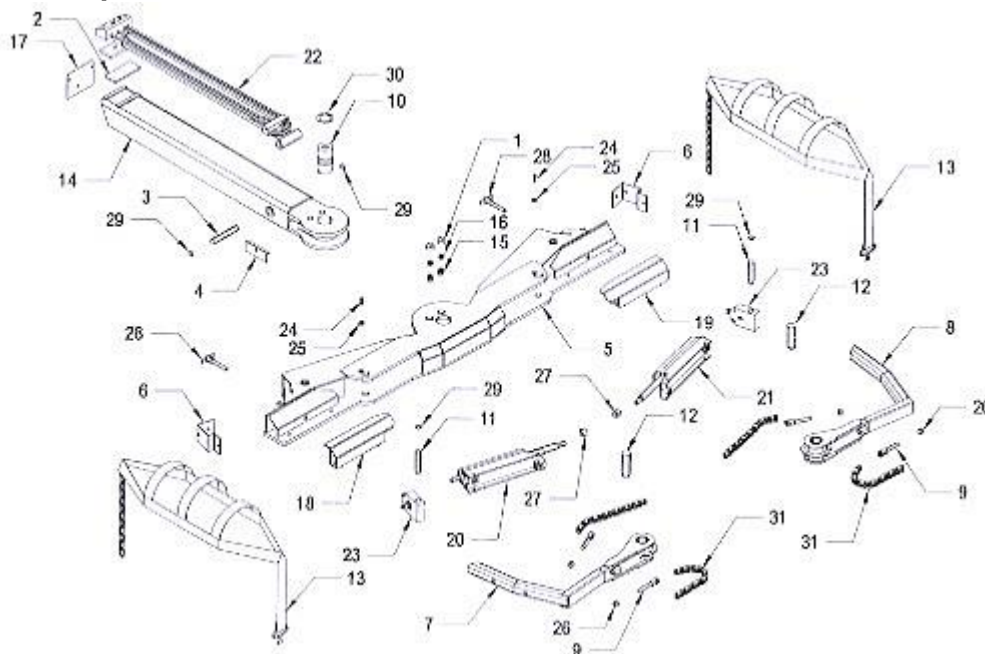

ITEM	PART NUMBER	DESCRIPTION	NUMBER REQUIRED
1	64327	SCREW-LUG CROSSBAR DETENT	2
2	64355	WEAR PAD	1
3	64357	.980 x 5-7/8 PIN	1
4	64358	HOSE CLAMP	2
5	64400	CROSSBAR WELDMENT	1
6	64429	HOSE GUARD	2
7	64435L	WHEEL RETAINER - LEFT	1
8	64435R	WHEEL RETAINER - RIGHT	1
9	64437	CHAIN CLEVIS	4
10	64440	CROSSBAR PIVOT PIN 2-1/2 DIAMETER	1
11	64443	WHEEL RETAINER CYLINDER PIN	2
12	64445	ARM PIVOT PIN	2
13	65286	BASKET TIRE STRAP - AUTO	2
-	65287	BASKET TIRE STRAP - TRUCK	2
14	65820	INNER BOOM	1
15	69320	CROSSBAR DETENT SPRING	2
16	69325	CROSSBAR DETENT BALL	2
17	69336	GRAVEL GUARD	1
18	69740L	WHEEL SPACER - LEFT	1
19	69740R	WHEEL SPACER - RIGHT	1
20	72015L	WHEEL RETAINER CYLINDER - LEFT	1
21	72015R	WHEEL RETAINER CYLINDER - RIGHT	1