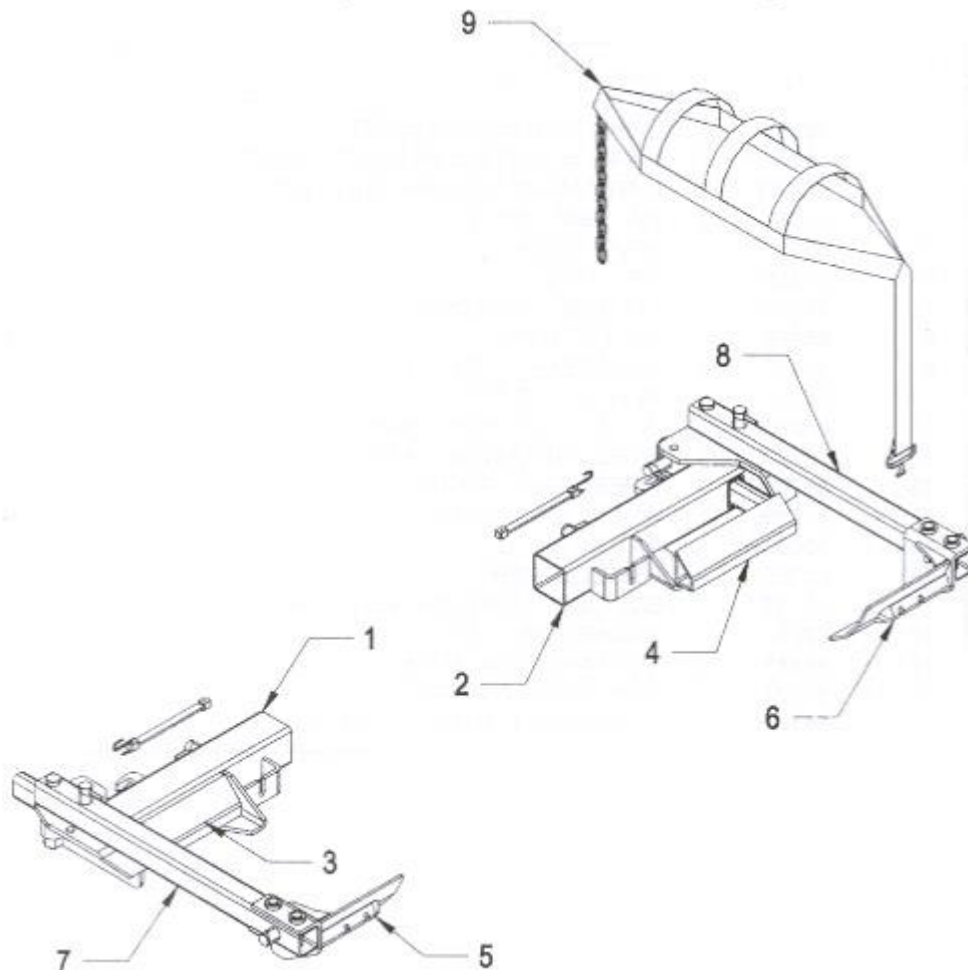

ITEM	PART NUMBER	DESCRIPTION	NUMBER REQUIRED
1	659100L	WHEEL GRID - LEFT	1
2	659100R	WHEEL GRID - RIGHT	1
3	65930L	WHEEL CHOCK - LEFT	1
4	65930R	WHEEL CHOCK - RIGHT	1
5	65940L	WHEEL PAN - LEFT	1
6	65940R	WHEEL PAN - RIGHT	1
7	65960L	WHEEL ARM - LEFT	1
8	65960R	WHEEL ARM - RIGHT	1
9	65286	WHEEL STRAP - AUTO - YELLOW	2
-	65287	WHEEL STRAP - TRUCK - BLUE	2