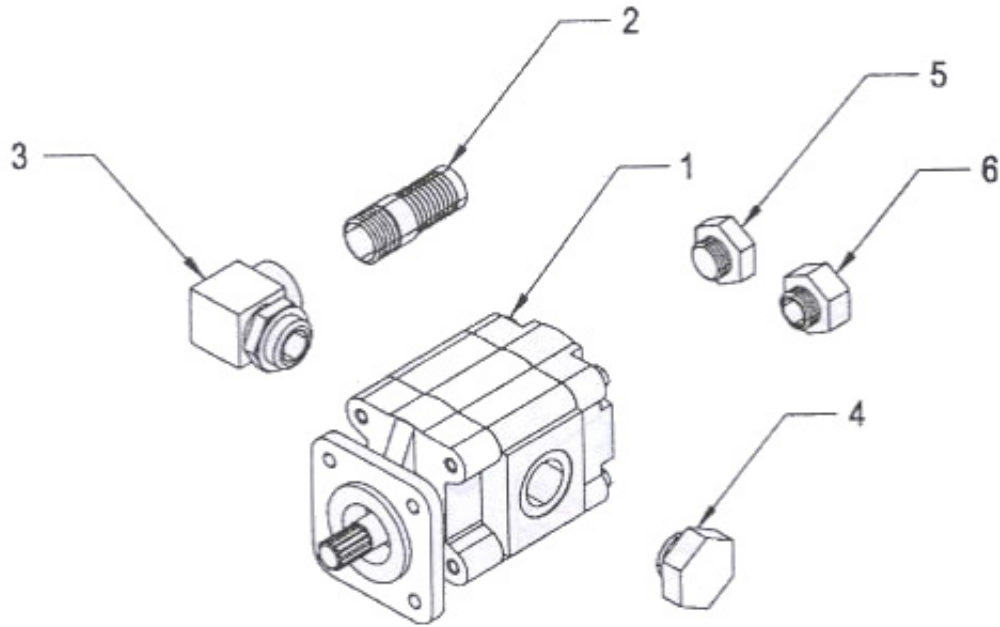

Parts

Direct Mount Pump

ITEM	PART NUMBER	DESCRIPTION	NUMBER REQUIRED
1	78008	PUMP - 18 GPM	1
	78006	PUMP - 24 GPM	1
2	77CH0	1-1/4 X 3 NPT NIPPLE	1
3	77C90	1-1/4 X 90 M-F O-RING ADAPTER 887-554-20	1
4	77620	1-1/4 O-RING PLUG 900598-20	1
5	44316	1 O-RING PLUG 900598-16	1
6	779E1	1 O-RING PLUG X 3/4 PIPE REDUCER 2216-12 X 16	1