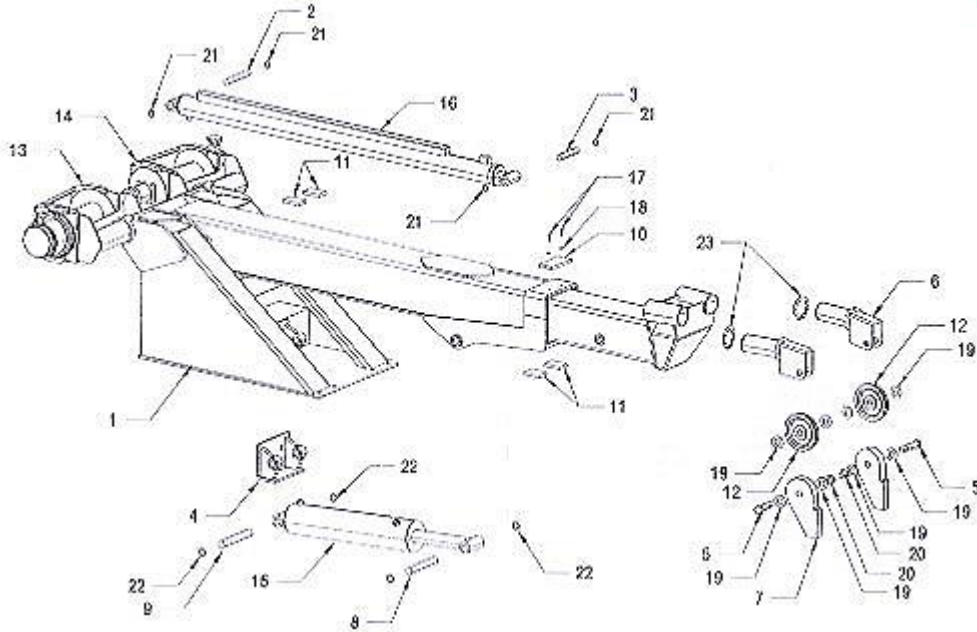

512 Recovery Boom Components

ITEM	PART NUMBER	DESCRIPTION	NUMBER REQUIRED
1	60164	TWIN LINE BOOM 12-1/2" DRUM	1
-	60165	TWIN LINE BOOM 10" DRUM	1
2	613A1	PIN - BOOM EXTENSION CYLINDER BASE	1
3	613A2	PIN - BOOM EXTENSION CYLINDER ROD	1
4	61320	LIFT CYLINDER BASE MOUNT	1
5	61368	PULLEY BOLT	2
6	61369	SWIVEL INSERT	2
7	61379	CABLE FOLLOWER	2
8	61383	PIN - BOOM LIFT CYLINDER ROD	1
9	61384	PIN - BOOM LIFT CYLINDER BASE	1
10	61410	BOOM BEARING PAD	1
11	61735	NYLATRON WEAR PAD	4
12	69125	PULLEY - 6"	2
13	71105L	WINCH SERIES 12 (10" DRUM)	1
-	71106L	WINCH SERIES 12 (12-1/2" DRUM)	1
14	71105R	WINCH SERIES 12 (10" DRUM)	1
-	71106R	WINCH SERIES 12 (12-1/2" DRUM)	1
15	72141	CYLINDER - BOOM LIFT	1
16	72150	CYLINDER - BOOM EXTENSION	1
17	81117	BOLT - 5/16 x 7/8	2
18	82130	FLAT WASHER - 5/16	2
19	82717	FLAT WASHER - 1 x 1.75	8