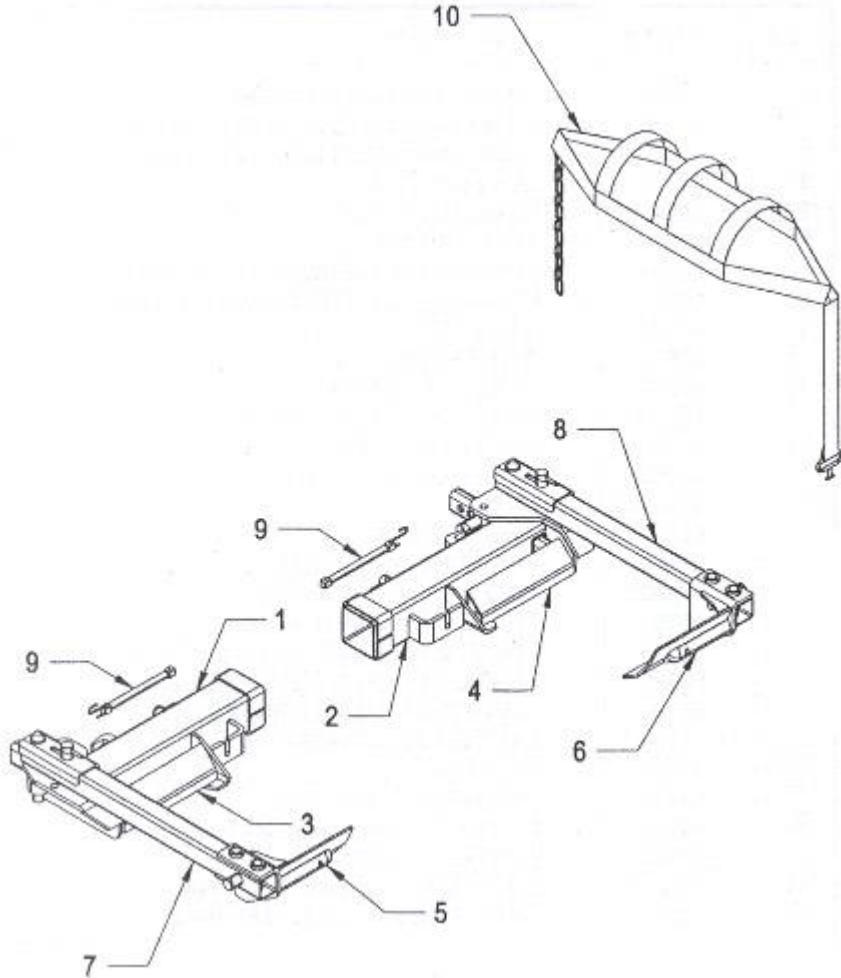

512 Wheel Lift Components (optional backsaver)

ITEM	PART NUMBER	DESCRIPTION	NUMBER REQUIRED
1	659100L	WHEEL GRID - LEFT	1
2	659100R	WHEEL GRID - RIGHT	1
3	65930L	WHEEL CHOCK - LEFT	1
4	65930R	WHEEL CHOCK - RIGHT	1
5	65940L	WHEEL PAN - LEFT	1
6	65940R	WHEEL PAN - RIGHT	1
7	65960L	WHEEL ARM - LEFT	1
8	65960R	WHEEL ARM - RIGHT	1
9	AA009	9" CARGO STRAP	2
10	65286	WHEEL STRAP - AUTO - YELLOW	2
-	65287	WHEEL STRAP - TRUCK - BLUE	2