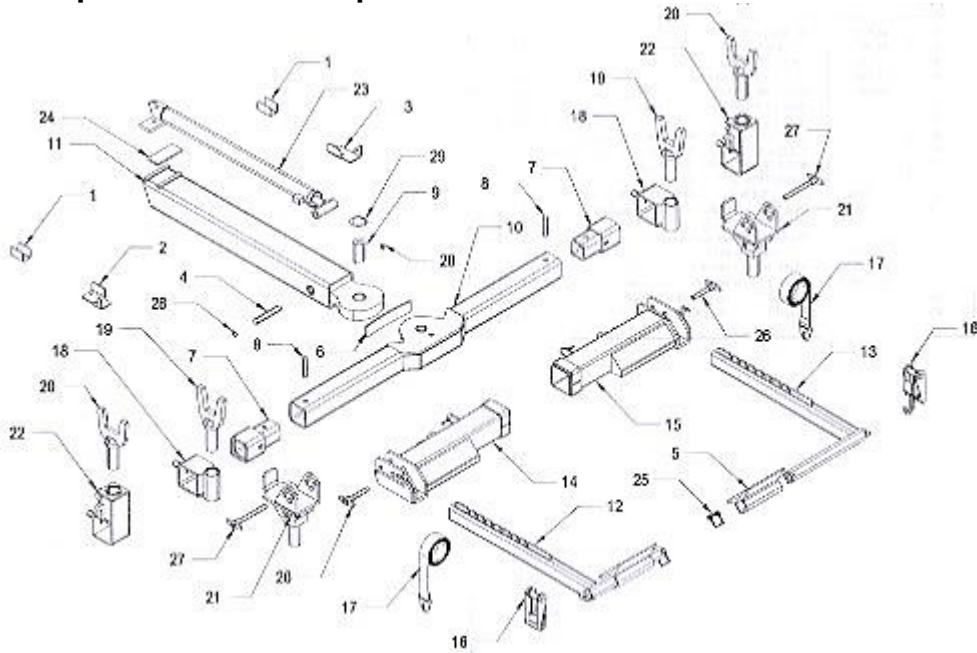

512 Wheel Lift Components & Hook-Up Attachments

ITEM	PART NUMBER	DESCRIPTION	NUMBER REQUIRED
1	59235	L-ARM CHANNEL BRACKET	2
2	59236L	L-ARM MOUNTING BRACKET - RIGHT	1
3	5926R	L-ARM MOUNTING BRACKET - LEFT	1
4	64357	PIN - .980 x 5.875	1
5	65245	REMOVABLE PAN	2
6	65228	YOKE SPRING	1
7	66230	CROSSBAR EXTENSION	2
8	66245	CROSSBAR EXTENSION PIN	2
9	66430	CROSSBAR PIVOT PIN	1
11	66815	INNER BOOM	1
12	65250R	WHEEL RETAINER - RIGHT	1
13	66250L	WHEEL RETAINER - LEFT	1
14	66260R	WHEEL GRID - RIGHT	1
15	66260L	WHEEL GRID - LEFT	1
16	65280A	RATCHET	2
17	65285	WHEEL STRAP	2
18	66280	FRAME FORK HOLDER	2
19	66290	2" FRAME FORK	2
20	66300	3" FRAME FORK	2
-	66310	4" FRAME FORK	2
21	66320	SPRING SHACKLE ADAPTOR	2