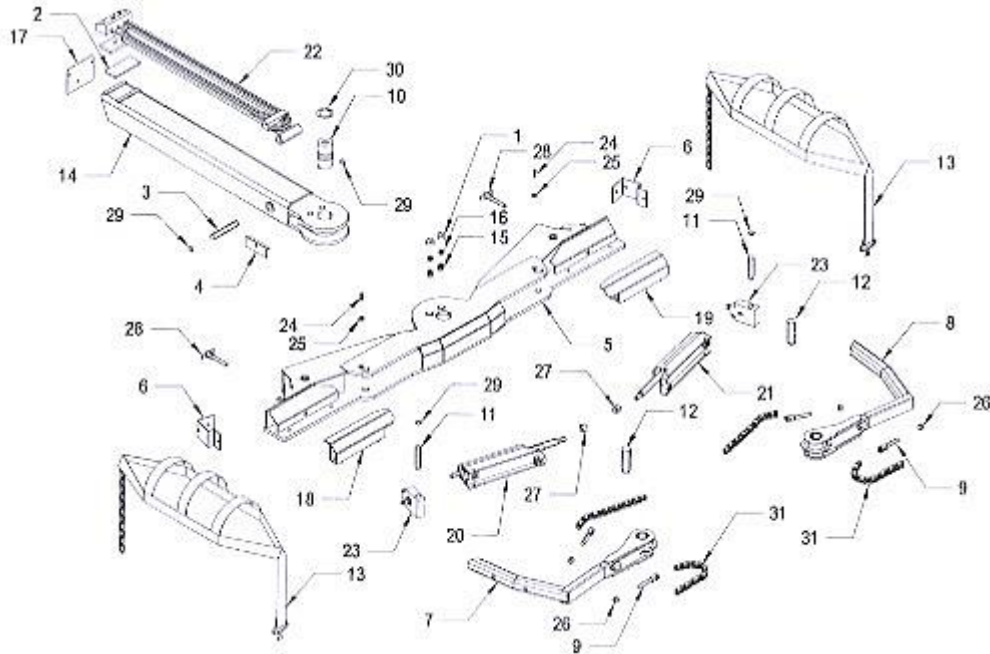

408 Wheel Lift Components

ITEM	PART NUMBER	DESCRIPTION	NUMBER REQUIRED
1	59231	L-ARM CHANNEL BRACKET	2
2	59232R	L-ARM MOUNTING BRACKET - RIGHT	1
3	59232L	L-ARM MOUNTING BRACKET - LEFT	1
4	64357	PIN - .980 x 5.875	1
5	65816	INNER BOOM	1
6	64355	WEAR PAD	1
7	65515	CROSSBAR WELDMENT	1
8	65228	YOKE SPRING	1
9	65435	CROSSBAR PIVOT PIN	1
10	65245	REMOVABLE PAN	2
11	65250R	WHEEL RETAINER - RIGHT	1
12	65250L	WHEEL RETAINER - LEFT	1
13	65256R	WHEEL GRID - RIGHT	1
14	65265L	WHEEL GRID - LEFT	1
15	65280A	RATCHET	2
16	65285	WHEEL STRAP	2
17	812A5	BOLT 3/8 x 1/2 ROUND ALLEN HEAD	1
18	82210	WASHER 3/8 FLAT	1
19	84911	5/16 SAFTEY SNAP PIN	2
20	84921	T-PIN W/LANYARD	2
21	86100I	SNAP-RING 1" INTERNAL	2

408A Wheel Lift Components

ITEM	PART NUMBER	DESCRIPTION	NUMBER REQUIRED
1	64327	SCREW-LUG CROSSBAR DETENT	2
2	64355	WEAR PAD	1
3	64357	.980 x 5-7/8 PIN	1
4	64358	HOSE CLAMP	2
5	64400	CROSSBAR WELDMENT	1
6	64429	HOSE GUARD	2
7	64435L	WHEEL RETAINER - LEFT	1
8	64435R	WHEEL RETAINER - RIGHT	1
9	64437	CHAIN CLEVIS	4
10	64440	CROSSBAR PIVOT PIN 2-1/2 DIAMETER	1
11	64443	WHEEL RETAINER CYLINDER PIN	2
12	64445	ARM PIVOT PIN	2
13	65286	BASKET TIRE STRAP - AUTO	2
-	65287	BASKET TIRE STRAP - TRUCK	2
14	65820	INNER BOOM	1
15	69320	CROSSBAR DETENT SPRING	2
16	69325	CROSSBAR DETENT BALL	2
17	69336	GRAVEL GUARD	1
18	69740L	WHEEL SPACER - LEFT	1
19	69740R	WHEEL SPACER - RIGHT	1
20	72015L	WHEEL RETAINER CYLINDER - LEFT	1
21	72015R	WHEEL RETAINER CYLINDER - RIGHT	1