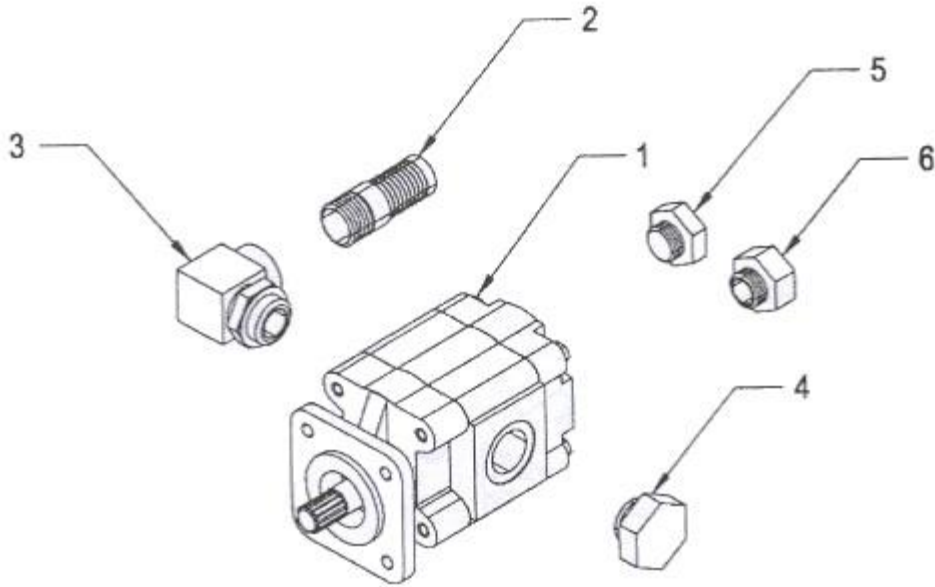

Direct Mount Pump

ITEM	PART NUMBER	DESCRIPTION	NUMBER REQUIRED
1	78008	PUMP - 18 GPM	1
	78006	PUMP - 24 GPM	1
2	77CH0	1-1/4 X 3 NPT NIPPLE	1
3	77C90	1-1/4 X 90 M-F O-RING ADAPTER 887-554-20	1
4	77620	1-1/4 O-RING PLUG 900598-20	1
5	44316	1 O-RING PLUG 900598-16	1
6	779E1	1 O-RING PLUG X 3/4 PIPE REDUCER 2216-12 X 16	1

408,408A & 512 Body Components

ITEM	PART NUMBER	DESCRIPTION	NUMBER REQUIRED
1	37558	PADDLE LATCH - ROTARY	1
2	5A221	TOOL BOX LANYARD - 21"	2
3	5A310	TOOL BOX DOOR	1
4	5A316	TOOL BOX DOOR MOUNTING BLOCK	2
5	50340	WRECKER BODY	1
6	51141	STEEL REAR ACCESS COVER	1
7	51145	ALUMINUM REAR ACCESS COVER	1
8	53182L	MUDFLAP MOUNTING BRACKET - LEFT	1
9	53182R	MUDFLAP MOUNTING BRACKET - RIGHT	1
10	53250	MIDDLE MOUNTING BRACKET - 34" FRAME	2
11	53263	FRONT MOUNTING BRACKET - 34" FRAME	2
12	59140L	TOW SLING MOUNTING BRACKET - LEFT	1
13	59140R	TOW SLING MOUNTING BRACKET - RIGHT	1
14	59115	REAR REFLECTOR MOUNTING PLATE	2
15	7A165	CONTROL HANDLE	16
16	7A211	CONTROL KNOB	16
17	83425	5/8 JAM NUT	16
18	84716	6-1/2 TON SHACKLE W/NUT & BOLT	2
19	92600R	TAIL LIGHT	2
20	92650	TAIL LIGHT GROMMET	4
21	93100R	SIDE MARKER LIGHT - RED	2

ITEM	PART NUMBER	DESCRIPTION	NUMBER REQUIRED
1	60125	8-TON RECOVERY BOOM TWIN LINE	1
-	60115	8-TON RECOVERY BOOM SINGLE LINE	1
-	60145	10-TON RECOVERY BOOM TWIN LINE	1
2	613A1	PIN - BOOM EXTENSION CYLINDER BASE	1
3	613A2	PIN - BOOM EXTENSION CYLINDER ROD	1
4	61320	LIFT CYLINDER BASE MOUNT	1
5	61364	PULLEY PIN - 408 & 408A	1 or 2
-	61368	PULLEY BOLT 410 & 410A	2
6	61366	SWIVEL INSERT - 408 & 408A	1 or 2
-	61369	SWIVEL INSERT - 410 & 410A	2
7	61370	CABLE FOLLOWER - 408 & 408A	1 or 2
-	61379	CABLE FOLLOWER - 410 & 410A	2
8	61383	PIN - BOOM LIFT CYLINDER ROD	1
9	61384	PIN - BOOM LIFT CYLINDER BASE	1