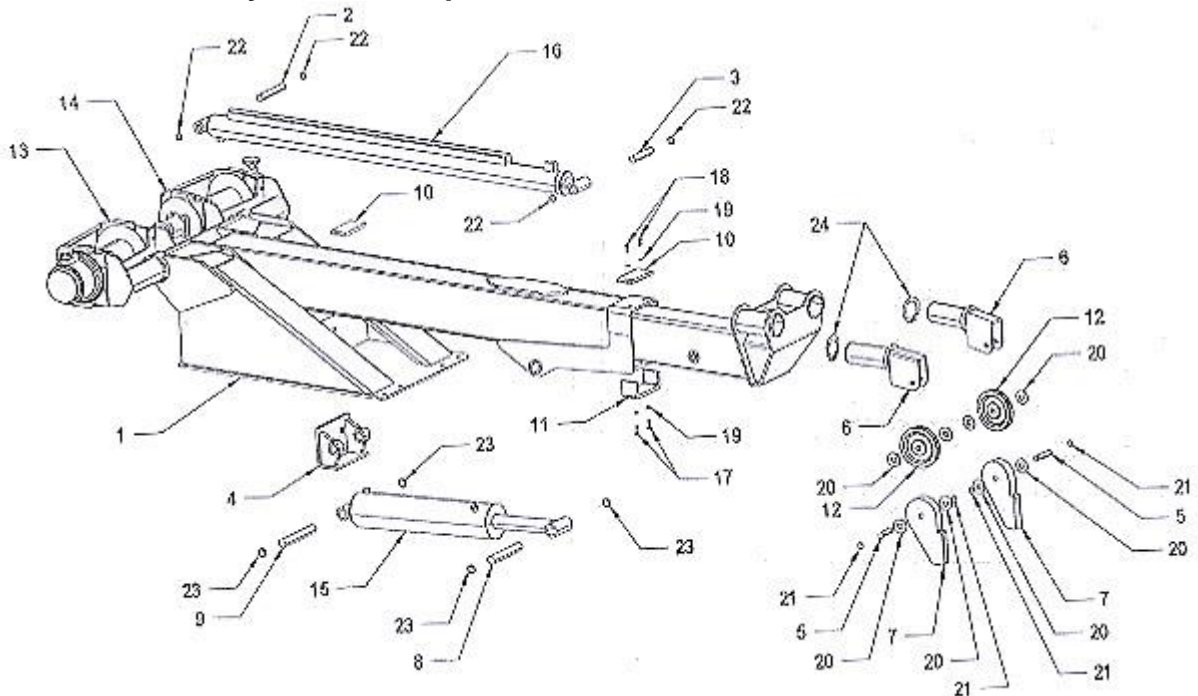

Direct Mount Pump

ITEM	PART NUMBER	DESCRIPTION	NUMBER REQUIRED
1	78008	PUMP - 18 GPM	1
	78006	PUMP - 24 GPM	1
2	77CH0	1-1/4 X 3 NPT NIPPLE	1
3	77C90	1-1/4 X 90 M-F O-RING ADAPTER 887-554-20	1
4	77620	1-1/4 O-RING PLUG 900598-20	1
5	44316	1 O-RING PLUG 900598-16	1
6	779E1	1 O-RING PLUG X 3/4 PIPE REDUCER 2216-12 X 16	1

408,408A & 512 Body Components

ITEM	PART NUMBER	DESCRIPTION	NUMBER REQUIRED
1	37558	PADDLE LATCH - ROTARY	1
2	5A221	TOOL BOX LANYARD - 21"	2
3	5A310	TOOL BOX DOOR	1
4	5A316	TOOL BOX DOOR MOUNTING BLOCK	2
5	50340	WRECKER BODY	1
6	51141	STEEL REAR ACCESS COVER	1
7	51145	ALUMINUM REAR ACCESS COVER	1
8	53182L	MUDFLAP MOUNTING BRACKET - LEFT	1
9	53182R	MUDFLAP MOUNTING BRACKET - RIGHT	1
10	53250	MIDDLE MOUNTING BRACKET - 34" FRAME	2
11	53263	FRONT MOUNTING BRACKET - 34" FRAME	2
12	59140L	TOW SLING MOUNTING BRACKET - LEFT	1
13	59140R	TOW SLING MOUNTING BRACKET - RIGHT	1
14	59115	REAR REFLECTOR MOUNTING PLATE	2
15	7A165	CONTROL HANDLE	16
16	7A211	CONTROL KNOB	16
17	83425	5/8 JAM NUT	16
18	84716	6-1/2 TON SHACKLE W/NUT & BOLT	2
19	92600R	TAIL LIGHT	2
20	92650	TAIL LIGHT GROMMET	4
21	93100R	SIDE MARKER LIGHT - RED	2

ITEM	PART NUMBER	DESCRIPTION	NUMBER REQUIRED
1	60125	8-TON RECOVERY BOOM TWIN LINE	1
-	60115	8-TON RECOVERY BOOM SINGLE LINE	1
-	60145	10-TON RECOVERY BOOM TWIN LINE	1
2	613A1	PIN - BOOM EXTENSION CYLINDER BASE	1
3	613A2	PIN - BOOM EXTENSION CYLINDER ROD	1
4	61320	LIFT CYLINDER BASE MOUNT	1
5	61364	PULLEY PIN - 408 & 408A	1 or 2
-	61368	PULLEY BOLT 410 & 410A	2
6	61366	SWIVEL INSERT - 408 & 408A	1 or 2
-	61369	SWIVEL INSERT - 410 & 410A	2
7	61370	CABLE FOLLOWER - 408 & 408A	1 or 2
-	61379	CABLE FOLLOWER - 410 & 410A	2
8	61383	PIN - BOOM LIFT CYLINDER ROD	1
9	61384	PIN - BOOM LIFT CYLINDER BASE	1