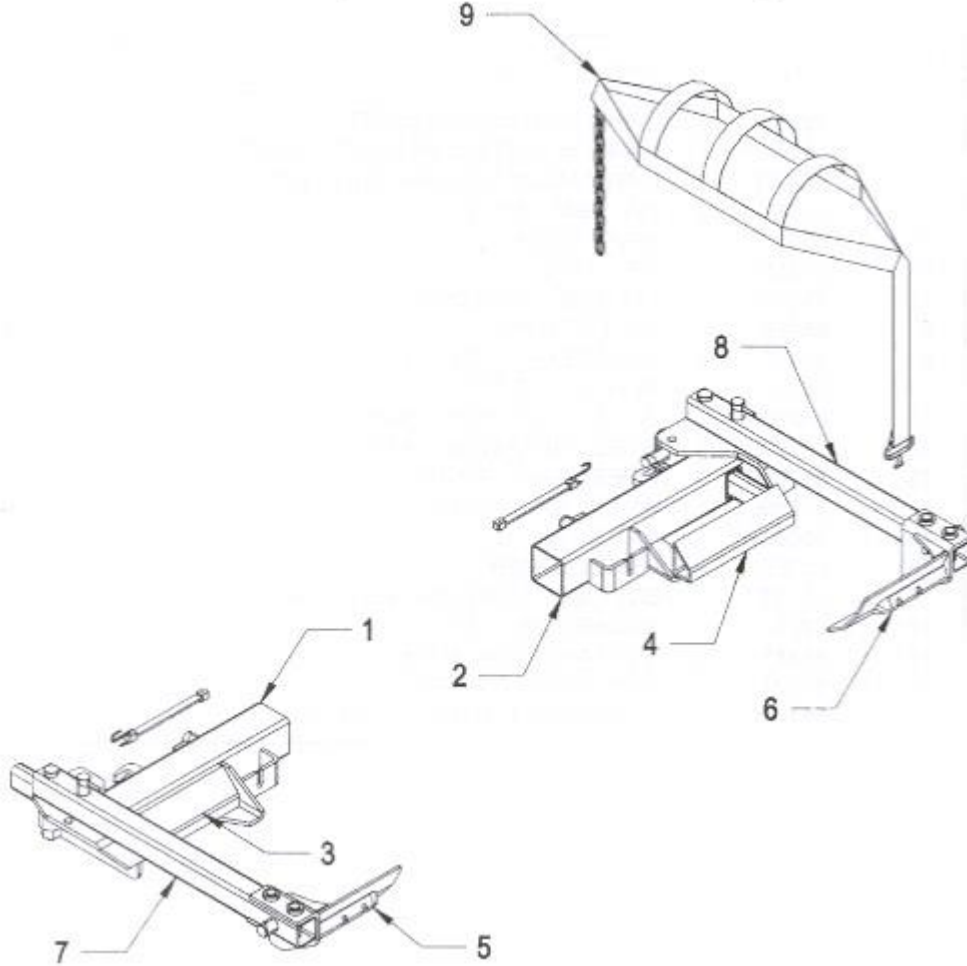

408 Wheel Lift Components (optional backsaver)

ITEM	PART NUMBER	DESCRIPTION	NUMBER REQUIRED
1	659100L	WHEEL GRID - LEFT	1
2	659100R	WHEEL GRID - RIGHT	1
3	65930L	WHEEL CHOCK - LEFT	1
4	65930R	WHEEL CHOCK - RIGHT	1
5	65940L	WHEEL PAN - LEFT	1
6	65940R	WHEEL PAN - RIGHT	1
7	65960L	WHEEL ARM - LEFT	1
8	65960R	WHEEL ARM - RIGHT	1
9	65286	WHEEL STRAP - AUTO - YELLOW	2
-	65287	WHEEL STRAP - TRUCK - BLUE	2