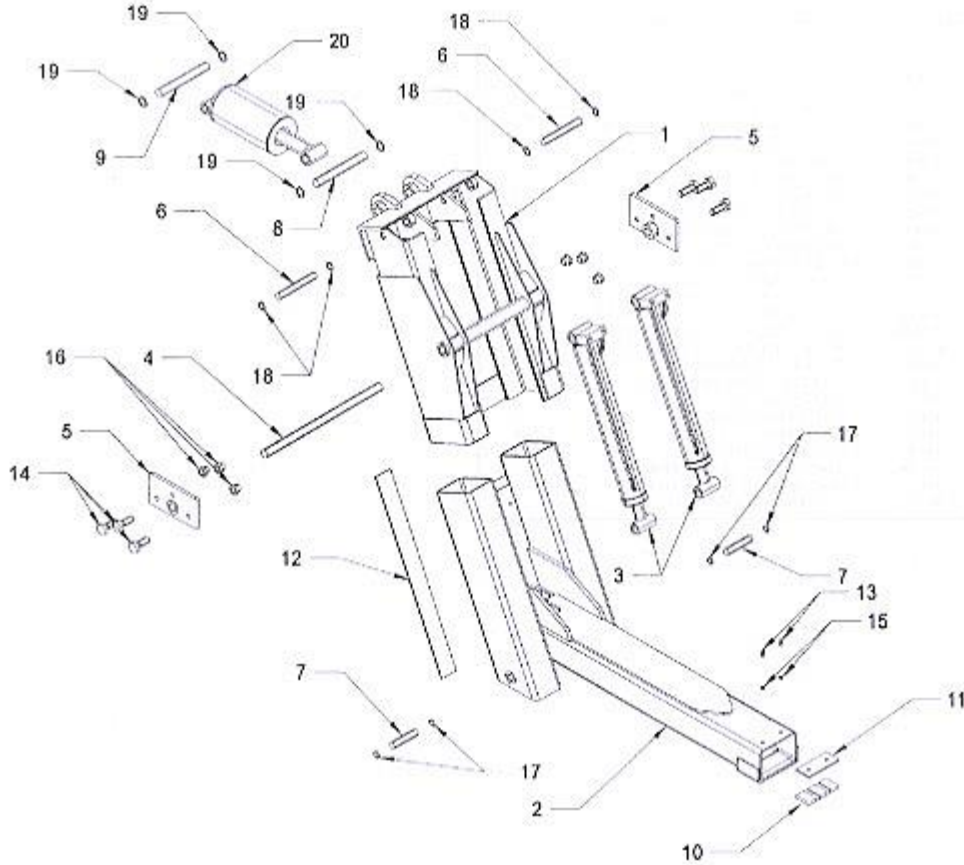

408 & 408A Underlift Components

ITEM	PART NUMBER	DESCRIPTION	NUMBER REQUIRED
1	657701	STANCHION	1
2	65780	OUTER BOOM - 408	1
-	65790	OUTER BOOM 408A	1
3	72190	LIFT CYLINDER	2
4	65709	PIVOT PIN - 1.230 x 22	1
5	65701	PIVOT MOUNTING BRACKET	2
6	65712	.980 x 7 SNAP-RING GROOVE ROD PIN	2
7	65714	.980 x 4-5/8 ROD PIN	2
8	65715	1.230 x 9-1/4 SNAP-RING GROOVE ROD PIN	1
9	65716	1.230 x 12-1/4 SNAP-RING GROOVE BASE PIN	1
10	65753	NYLATRON WEAR PAD 1/2 x 2-1/2	1
11	65759	SPACER SHIM PLATE - 408	1
-	65758	NYLATRON SHIM PAD - 408A	1
12	65779	1/4 x 2-11/6 PHENOLIC WEAR STRIP	4
13	812A5	BOLT 3/8 x 500 BUTTON HEAD ALLEN	2