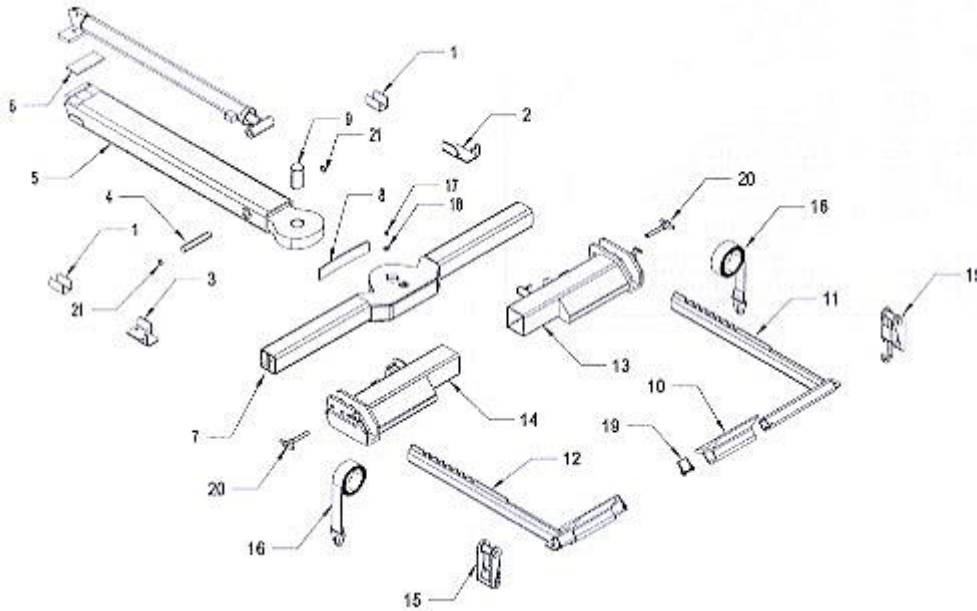

408 Wheel Lift Components

ITEM	PART NUMBER	DESCRIPTION	NUMBER REQUIRED
1	59231	L-ARM CHANNEL BRACKET	2
2	59232R	L-ARM MOUNTING BRACKET - RIGHT	1
3	59232L	L-ARM MOUNTING BRACKET - LEFT	1
4	64357	PIN - .980 x 5.875	1
5	65816	INNER BOOM	1
6	64355	WEAR PAD	1
7	65515	CROSSBAR WELDMENT	1
8	65228	YOKE SPRING	1
9	65435	CROSSBAR PIVOT PIN	1
10	65245	REMOVABLE PAN	2
11	65250R	WHEEL RETAINER - RIGHT	1
12	65250L	WHEEL RETAINER - LEFT	1
13	65256R	WHEEL GRID - RIGHT	1
14	65265L	WHEEL GRID - LEFT	1
15	65280A	RATCHET	2
16	65285	WHEEL STRAP	2
17	812A5	BOLT 3/8 x 1/2 ROUND ALLEN HEAD	1
18	82210	WASHER 3/8 FLAT	1
19	84911	5/16 SAFTEY SNAP PIN	2
20	84921	T-PIN W/LANYARD	2
21	86100I	SNAP-RING 1" INTERNAL	2