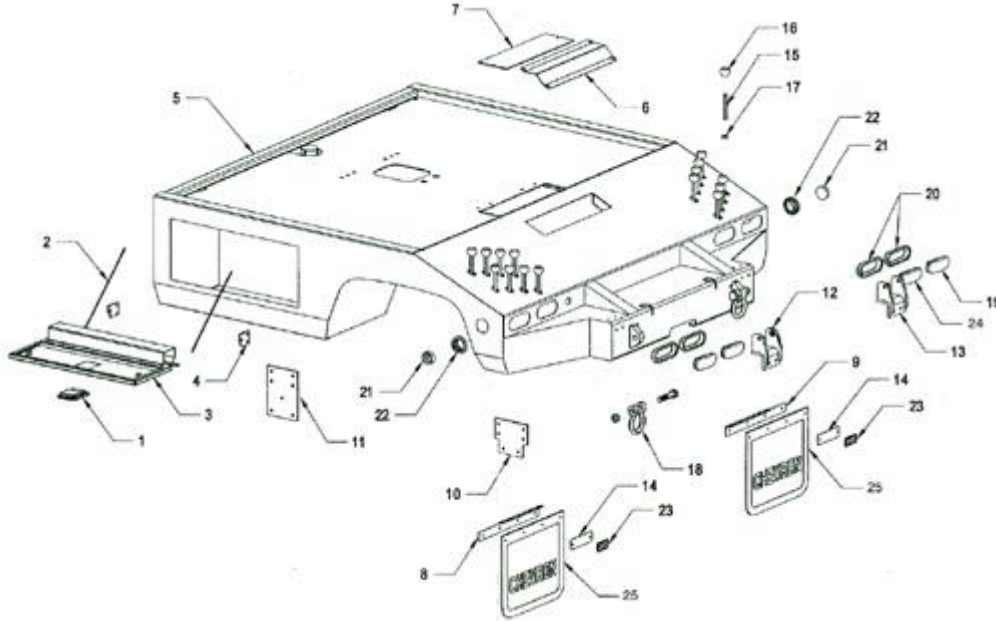

Direct Mount Pump

ITEM	PART NUMBER	DESCRIPTION	NUMBER REQUIRED
1	78008	PUMP - 18 GPM	1
	78006	PUMP - 24 GPM	1
2	77CH0	1-1/4 X 3 NPT NIPPLE	1
3	77C90	1-1/4 X 90 M-F O-RING ADAPTER 887-554-20	1
4	77620	1-1/4 O-RING PLUG 900598-20	1
5	44316	1 O-RING PLUG 900598-16	1
6	779E1	1 O-RING PLUG X 3/4 PIPE REDUCER 2216-12 X 16	1

408,408A & 512 Body Components

ITEM	PART NUMBER	DESCRIPTION	NUMBER REQUIRED
1	37558	PADDLE LATCH - ROTARY	1
2	5A221	TOOL BOX LANYARD - 21"	2
3	5A310	TOOL BOX DOOR	1
4	5A316	TOOL BOX DOOR MOUNTING BLOCK	2
5	50340	WRECKER BODY	1
6	51141	STEEL REAR ACCESS COVER	1
7	51145	ALUMINUM REAR ACCESS COVER	1
8	53182L	MUDFLAP MOUNTING BRACKET - LEFT	1
9	53182R	MUDFLAP MOUNTING BRACKET - RIGHT	1
10	53250	MIDDLE MOUNTING BRACKET - 34" FRAME	2
11	53263	FRONT MOUNTING BRACKET - 34" FRAME	2
12	59140L	TOW SLING MOUNTING BRACKET - LEFT	1
13	59140R	TOW SLING MOUNTING BRACKET - RIGHT	1
14	59115	REAR REFLECTOR MOUNTING PLATE	2
15	7A165	CONTROL HANDLE	16
16	7A211	CONTROL KNOB	16
17	83425	5/8 JAM NUT	16
18	84716	6-1/2 TON SHACKLE W/NUT & BOLT	2
19	92600R	TAIL LIGHT	2
20	92650	TAIL LIGHT GROMMET	4
21	93100R	SIDE MARKER LIGHT - RED	2

ITEM	PART NUMBER	DESCRIPTION	NUMBER REQUIRED
1	60125	8-TON RECOVERY BOOM TWIN LINE	1
-	60115	8-TON RECOVERY BOOM SINGLE LINE	1
-	60145	10-TON RECOVERY BOOM TWIN LINE	1
2	613A1	PIN - BOOM EXTENSION CYLINDER BASE	1
3	613A2	PIN - BOOM EXTENSION CYLINDER ROD	1
4	61320	LIFT CYLINDER BASE MOUNT	1
5	61364	PULLEY PIN - 408 & 408A	1 or 2
-	61368	PULLEY BOLT 410 & 410A	2
6	61366	SWIVEL INSERT - 408 & 408A	1 or 2
-	61369	SWIVEL INSERT - 410 & 410A	2
7	61370	CABLE FOLLOWER - 408 & 408A	1 or 2
-	61379	CABLE FOLLOWER - 410 & 410A	2
8	61383	PIN - BOOM LIFT CYLINDER ROD	1
9	61384	PIN - BOOM LIFT CYLINDER BASE	1