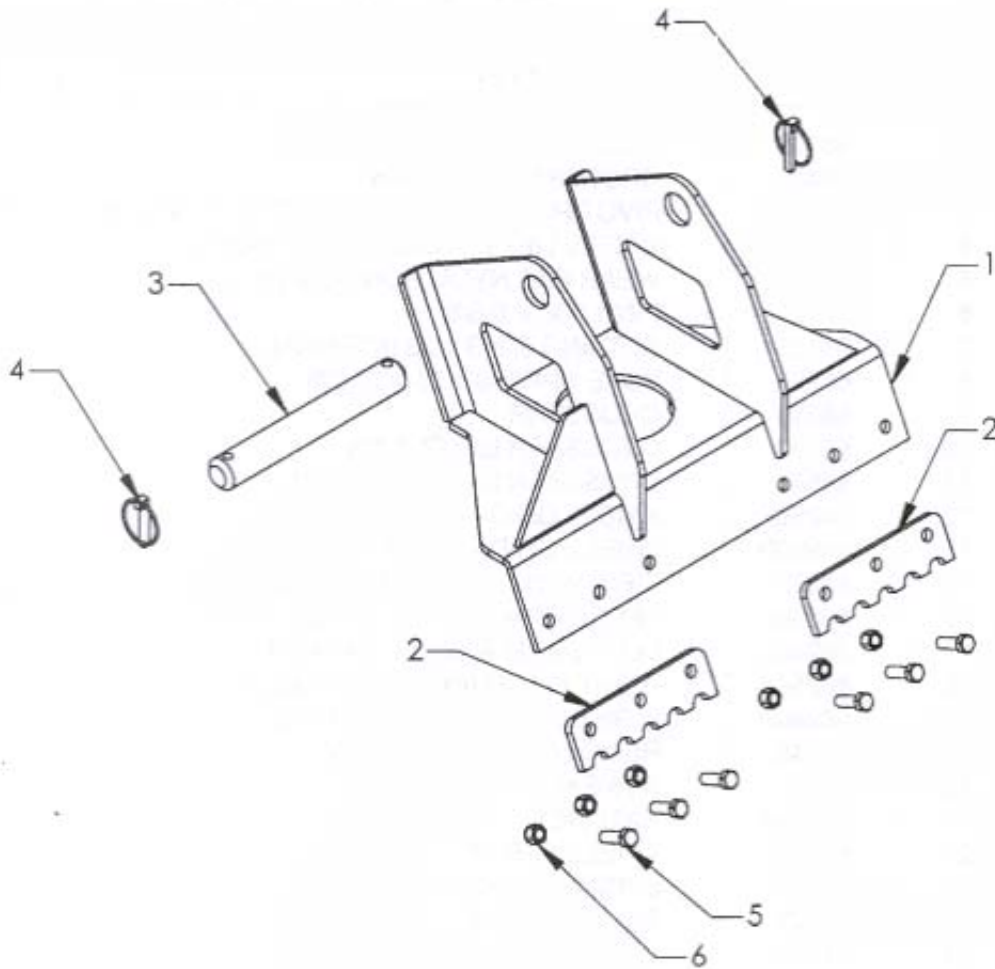

Parts

Underlift Spade Group

ITEM	PART NUMBER	DESCRIPTION	NUMBER REQUIRED
-	6961410G	SPADE GROUP	-
1	6961410	SPADE WELDMENT	1
2	6961413	SPADE TEETH	2
3	6961419	SPADE MOUNTING PIN	1
4	84712	LINCH PIN - 1.50	2
5	81439	BOLT 1/2-13 x 1.75	6
6	883312	NYLON LOCK NUT 1/2-13	6