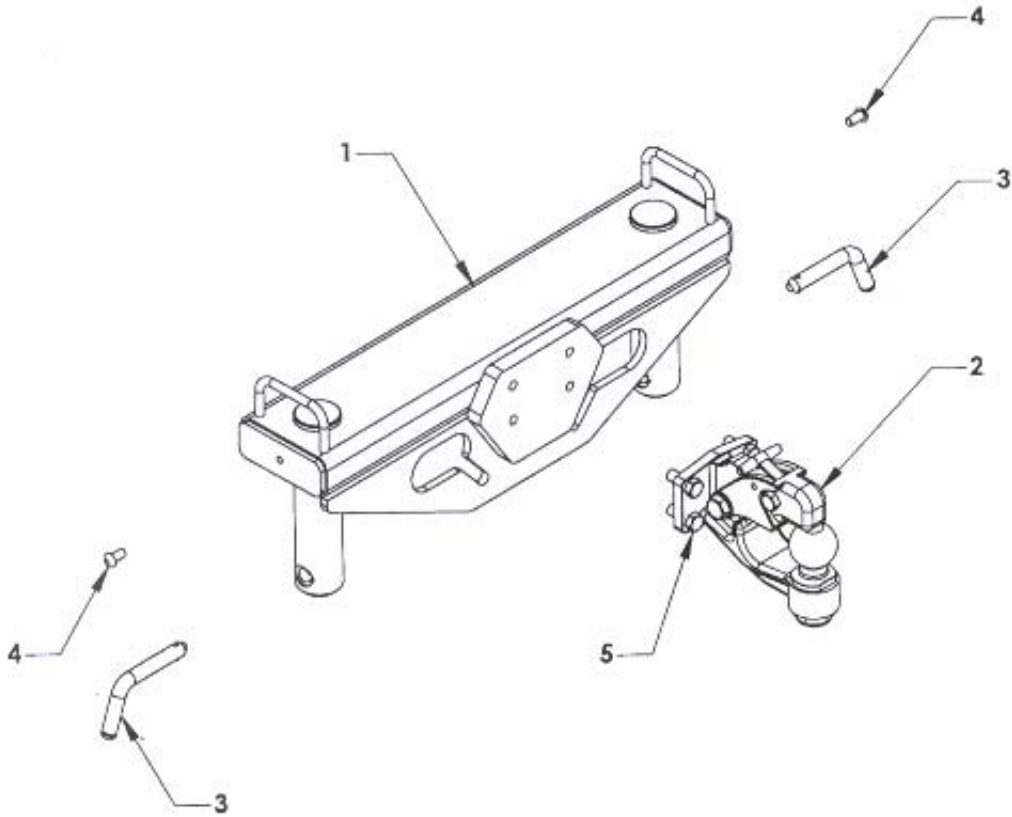

## Parts

### Pintle Hitch Group

ITEM	PART NUMBER	DESCRIPTION	NUMBER REQUIRED
	66370G	PINTLE HITCH GROUP	1
1	66370W	PINTLE HITCH WELDMENT	1
2	A3020	TOW BALL PINTLE HITCH	1
3	33678	RETAINING PIN	2
4	812A6	3/8X5/8 BUTTON HEAD BOLT	4
	5A220	LANYARD	2
5	81428	BOLT 1/2-13X1.25 GRADE 5 OR 8	4
	82310	1/2 LOCK WASHER	4