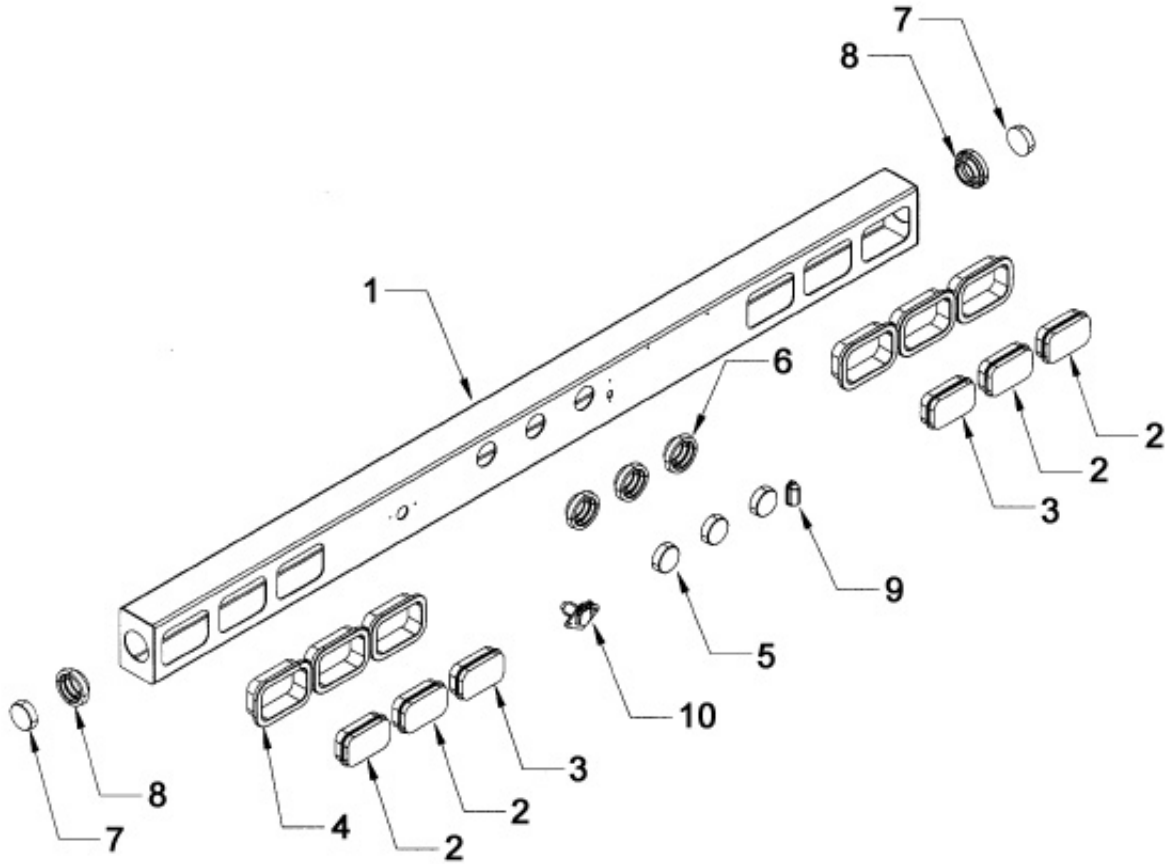

### Tail Light Components

ITEM	PART NUMBER	DESCRIPTION	NUMBER REQUIRED
1	19500	TAIL LIGHT HOUSING	1
	19510	TAIL LIGHT HOUSING - HITCH	1
2	96500	LIGHT - TAIL, STOP, TURN MODEL 45202R	4
3	95500	LIGHT - BACKUP MODEL 45204	2
4	96550	GROMMET MODEL 45700	6
5	94500	ICC LIGHT MODEL 40	3
6	94550	GROMMET MODEL 30	3
7	93100R	MARKER LIGHT MODEL 10	2
8	93150	GROMMET MODEL 10	2
9	97150	LIGHT - LICENSE PLATE	1
10	98400	TOW LIGHT PLUG - 4 PRONG	1
	98600	TOW LIGHT PLUG - 6 PRONG	1