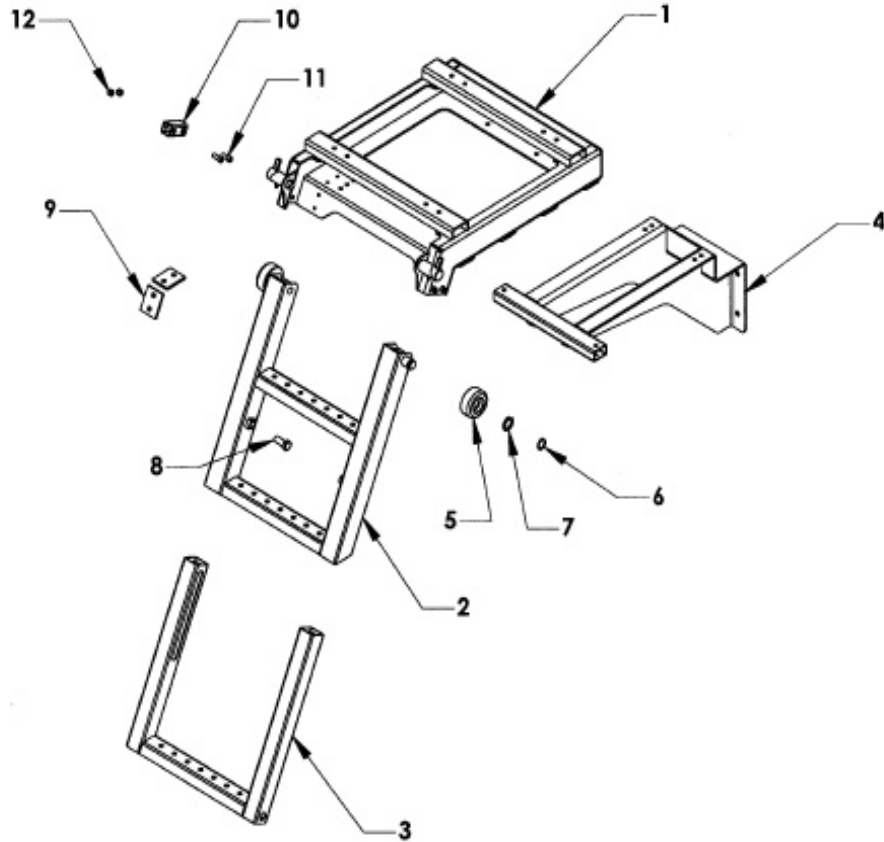

### Retractable Ladder

ITEM	PART NUMBER	DESCRIPTION	NUMBER REQUIRED
	390000	LADDER ASSEMBLY	1
1	391010	LADDER CARRIAGE	1
2	391020	UPPER RUNG ASSEMBLY	1
3	391030	LOWER RUNG ASSEMBLY	1
4	391040	FRAME MOUNTING BRACKET - OPTIONAL	1
5	36310	WHEEL	2
6	86100E	RETAINING RING 1.00 EXTERNAL	2
7	82710	FLAT WASHER 1 x 1.50	2
8	391026	RETAINING BOLT 5/8-11 x 1-1/2	2
9	391018	WEAR PAD	4
10	391015	RETAINING TUBE	2
11	81221	ALLEN HEAD BOLT 3/8-16 x 1	4
12	83211	NYLON LOCK NUT 3/8-16	4