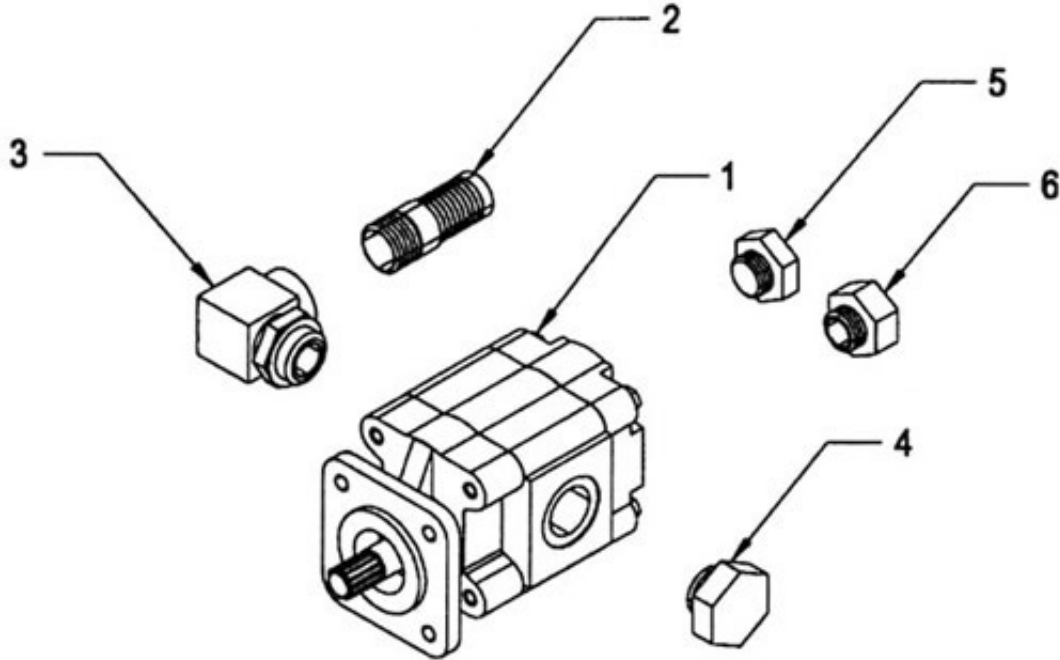

Direct Mount Pump

ITEM	PART NUMBER	DESCRIPTION	NUMBER REQUIRED
1	78006	PUMP-24 GPM	1
2	77CH0	1-1/4 x 3 NPT NIPPLE	1
3	77C90	1-1/4 x 90 M-F O-RING ADAPTER 887-554-20	1
4	77620	1-1/4 O-RING PLUG 900598-20	1
5	77616	1 O-RING PLUG 900598-16	1
6	779E1	1 O-RING PLUG x 3/4 PIPE REDUCER 2216-12 x 16	1