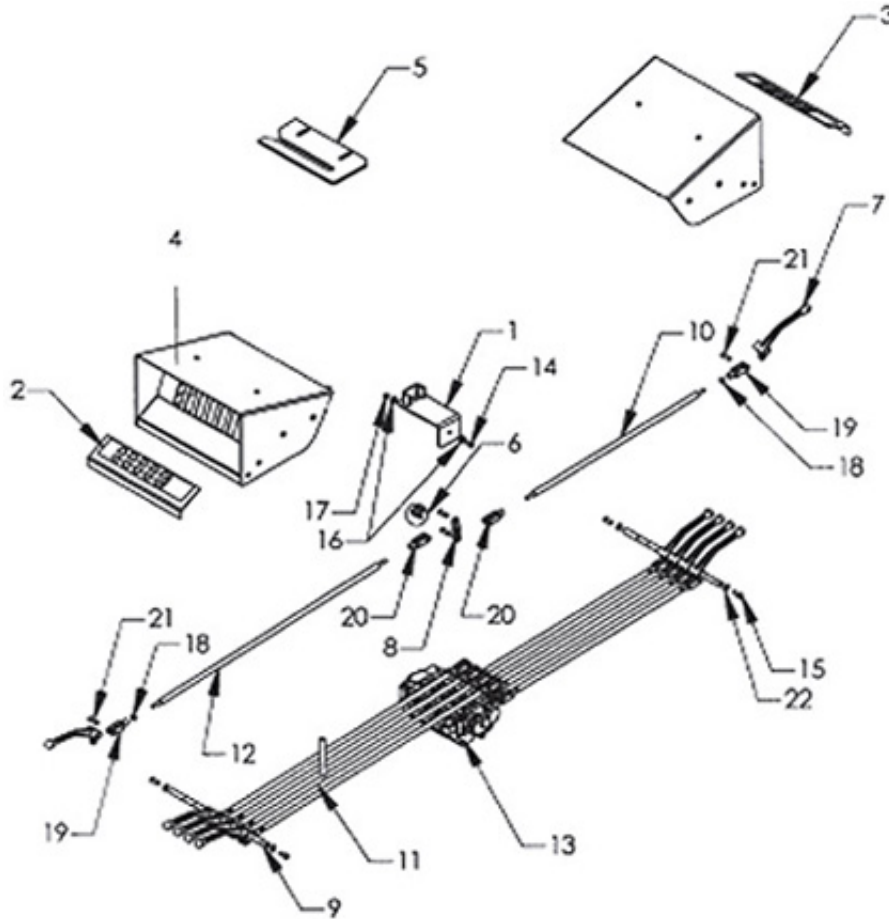

Control Components

ITEM	PART NUMBER	DESCRIPTION	NUMBER REQUIRED
1	181409	ANTI-TILT ROD GUIDE	1
2	18212L	CONTROL PANEL I.D. PLATE (DRIVER SIDE)	1
3	18212R	CONTROL PANEL I.D. PLATE (PASSENGER SIDE)	1
4	18274KL	HOOD KIT - LEFT (PANEL, HOOD, BOLTS, NUTS)	1
	18274KR	HOOD KIT - RIGHT (PANEL, HOOD, BOLTS, NUTS)	1
5	33813	ANTI-TILT PLATE	1
6	7A010	PIN & LINK ASSEMBLY	5
7	7A111	CONTROL HANDLE	10
8	7A121	BELL CRANK	5
9	7A5752	HANDLE CROSS ROD	2
10	7A527A	CONTROL ROD 27-1/4	5
11	7A536A	ANTI-TILT CONTROL ROD 36-1/2	1
12	7A537A	CONTROL ROD 36-1/2	4
13	74115	CONTROL VALVE - 5 SPOOL	1
14	81110	BOLT 5/16-18 UNC x 7/8	1
15	812A9	BOLT 3/8-16 UNC x 1 BUTTON HEAD STAINLESS	4
16	82110	FLAT WASHER 5/16	2
17	83125	NUT 5/16-18 UNC NYLON LOCK	1
18	83215	NUT 3/8-24 UNF	10
19	84530	CLEVIS 3/8-24 UNF RIGHT HAND THREAD	10
20	84540	CLEVIS 3/8-24 UNF LEFT HAND THREAD	10

21
22

84620
86062E

CLEVIS PIN 3/8
SNAP-RING 5/8 EXTERNAL

20
4