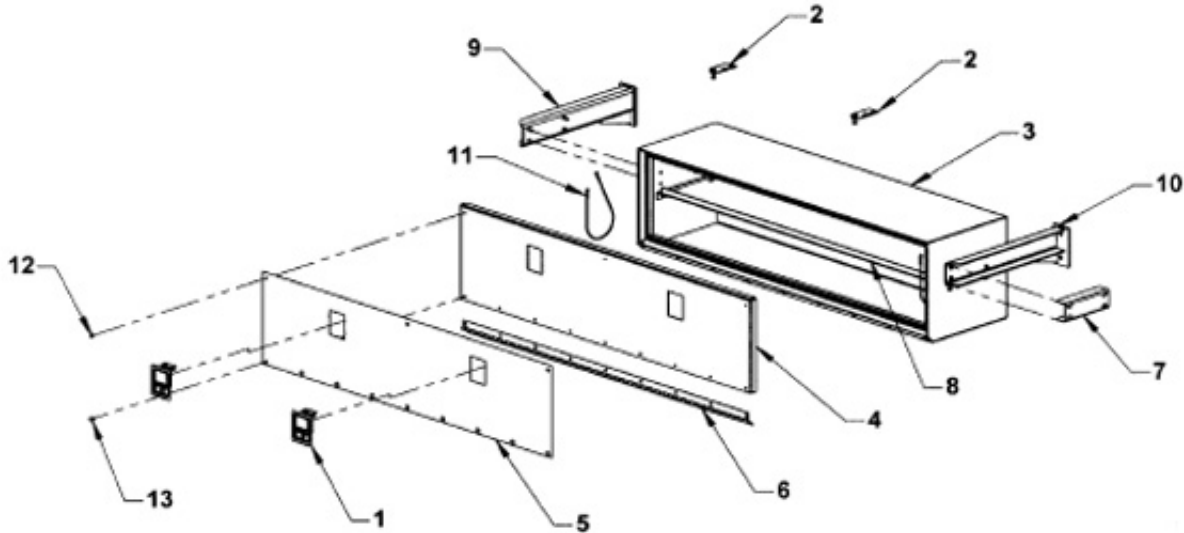

65" Aluminum Toolbox - 37900

ITEM	PART NUMBER	DESCRIPTION	NUMBER REQUIRED
1	54658	ROTARY PADDLE LATCH	2
	54657	GASKET FOR PADDLE LATCH	2
	81111	#8-32 x 1/2 STAINLESS ONE WAY SCREW	8
	83111	#8-32 STAINLESS KEPT NUT	8
2	376182	STRIKER PIN MOUNTING PLATE	2
	54659	STRIKER PIN	2
	83125	NYLON LOCK NUT 5/16-18	2
3	37910W	BOX WELDMENT	1
4	37920W	DOOR WELDMENT	1
	37920A	DOOR ASSEMBLY	1
5	37925	STAINLESS STEEL DOOR COVER PANEL	1
6	37930	HINGE	1
7	37960	TANDEM BOX SPACER CHANNEL (OPTIONAL)	1
8	37970	SHELF	1
9	37850L	TOOLBOX MOUNTING BRACKET - LEFT	1
10	37850R	TOOLBOX MOUNTING BRACKET - RIGHT	1
11	5A221	LANYARD - 21 INCH	2
12	81100	STAINLESS CARRIAGE BLOT 1/4-20 x 3/4	3
	83100	NUT 1/4-20	3
	82020	LOCK WASHER 1/4	3
13	81115	STAINLESS CARRIAGE BLOT 5/16-18 x 3/4	18
	83115	NUT 5/16-18	18
	82130	LOCK WASHER 5/16	18
	82110	FLAT WASHER 5/16	18