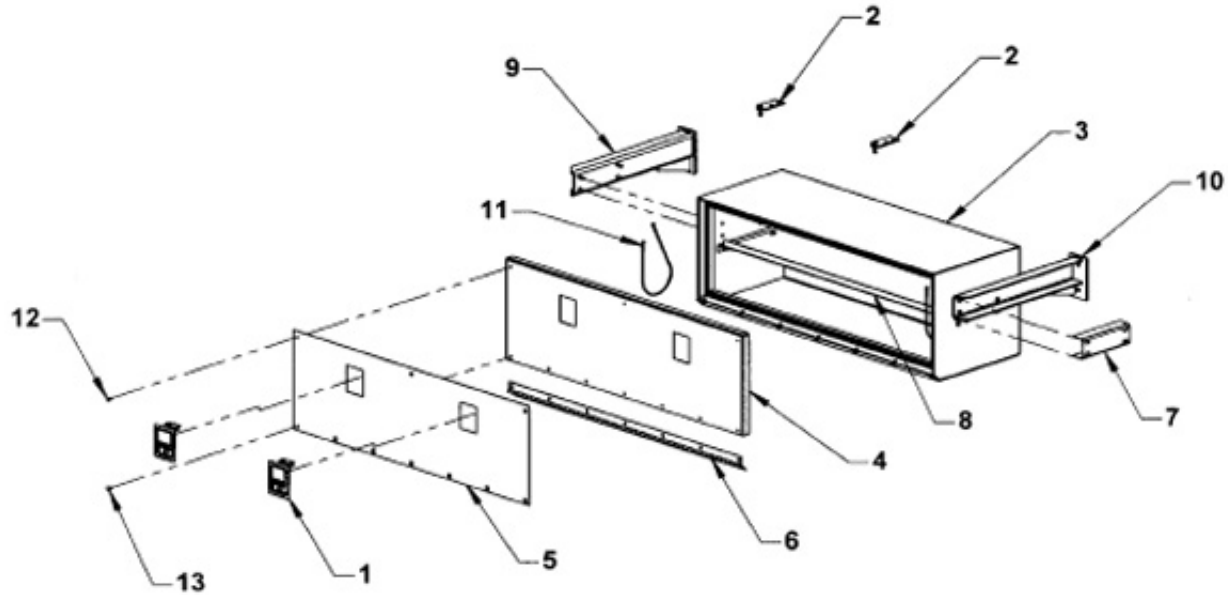

### 49" Aluminum Toolbox - 37800

ITEM	PART NUMBER	DESCRIPTION	NUMBER REQUIRED
1	54658	ROTARY PADDLE LATCH	2
	54657	GASKET FOR PADDLE LATCH	2
	81111	#8-32 x 1/2 STAINLESS ONE WAY SCREW	8
	83111	#8-32 STAINLESS KEPT NUT	8
	2	376182	STRIKER PIN MOUNTING PLATE
2	54659	STRIKER PIN	2
	83125	NYLON LOCK NUT 5/16-18	2
	3	37810W	BOX WELDMENT
4	37820W	DOOR WELDMENT	1
	37820A	DOOR ASSEMBLY	1
5	37825	STAINLESS STEEL DOOR COVER PANEL	1
6	37630	HINGE	1
7	37760	TANDEM BOX SPACER CHANNEL (OPTIONAL)	1
8	37670	SHELF	1
9	37850L	TOOLBOX MOUNTING BRACKET - LEFT	1
10	37850R	TOOLBOX MOUNTING BRACKET - RIGHT	1
11	5A221	LANYARD - 21 INCH	2
12	81100	STAINLESS CARRIAGE BLOT 1/4-20 x 3/4	3
	83100	NUT 1/4-20	3
	82020	LOCK WASHER 1/4	3
13	81115	STAINLESS CARRIAGE BLOT 5/16-18 x 3/4	14
	83115	NUT 5/16-18	14
	82130	LOCK WASHER 5/16	14
	82110	FLAT WASHER 5/16	14