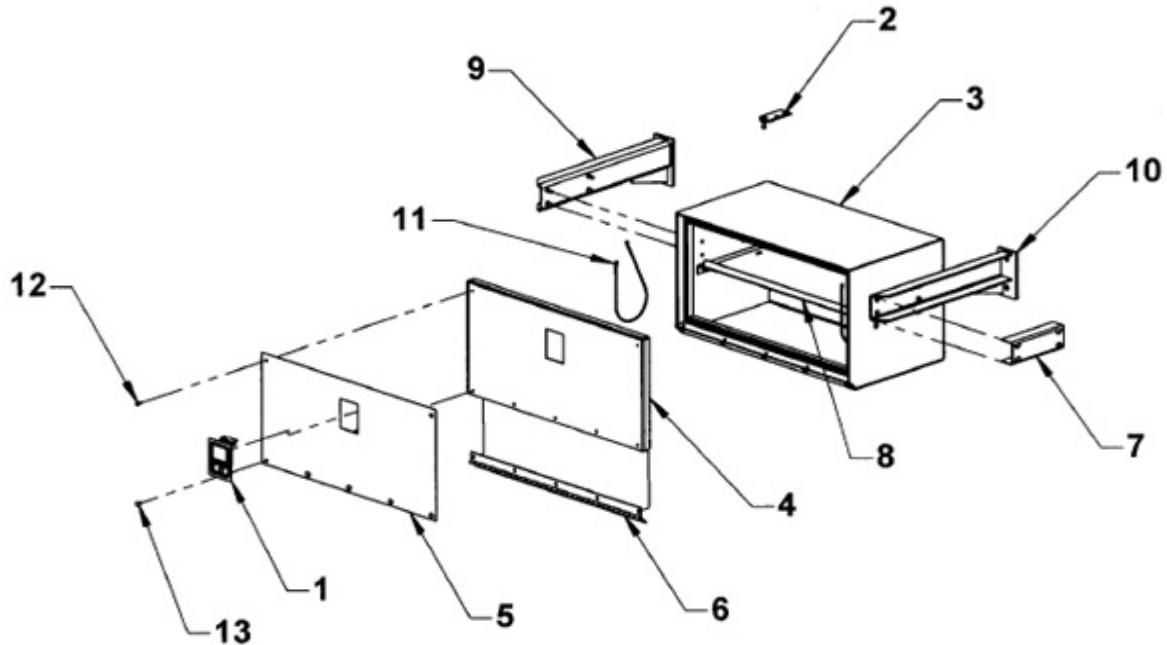

33" Aluminum Toolbox - 37700

ITEM	PART NUMBER	DESCRIPTION	NUMBER REQUIRED
1	54658	ROTARY PADDLE LATCH	1
	54657	GASKET FOR PADDLE LATCH	1
	81111	#8-32 x 1/2 STAINLESS ONE WAY SCREW	4
	83111	#8-32 STAINLESS KEPT NUT	4
2	376182	STRIKER PIN MOUNTING PLATE	1
	54659	STRIKER PIN	1
	83125	NYLON LOCK NUT 5/16-18	1
3	37710W	BOX WELDMENT	1
4	37720W	DOOR WELDMENT	1
	37720A	DOOR ASSEMBLY	1
5	37725	STAINLESS STEEL DOOR COVER PANEL	1
6	37730	HINGE	1
7	37760	TANDEM BOX SPACER CHANNEL (OPTIONAL)	1
8	37770	SHELF	1
9	37850L	TOOLBOX MOUNTING BRACKET - LEFT	1
10	37850R	TOOLBOX MOUNTING BRACKET - RIGHT	1
11	5A221	LANYARD - 21 INCH	2
12	81100	STAINLESS CARRIAGE BLOT 1/4-20 x 3/4	2
	83100	NUT 1/4-20	2
	82020	LOCK WASHER 1/4	2
13	81115	STAINLESS CARRIAGE BLOT 5/16-18 x 3/4	10
	83115	NUT 5/16-18	10
	82130	LOCK WASHER 5/16	10