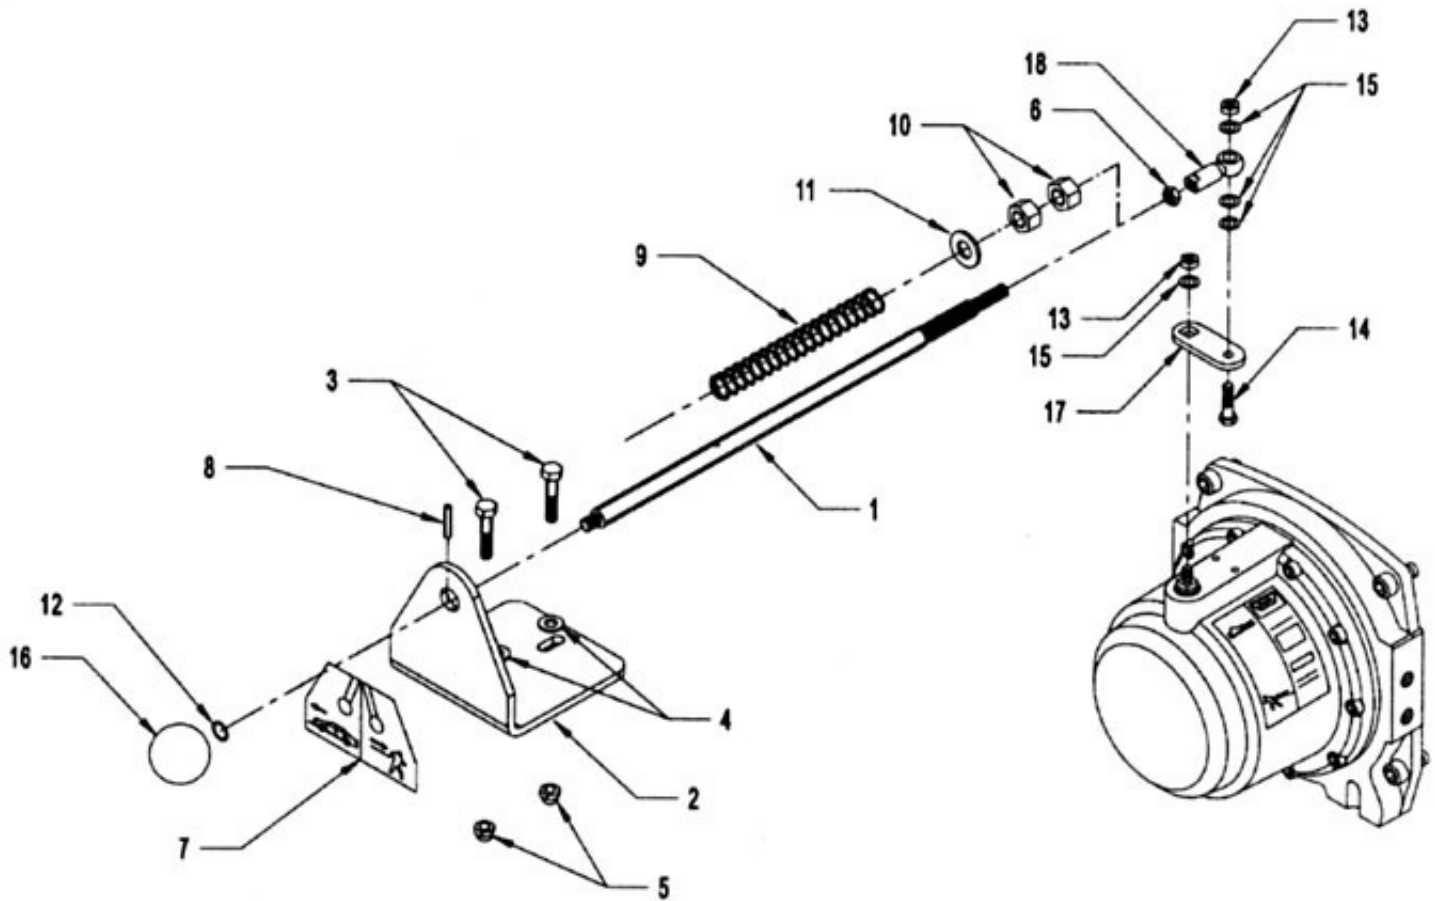

Warn Winch Remote Clutch

ITEM	MFGR	PART NUMBER	DESCRIPTION	NUMBER REQUIRED
1	CHEVRON	71873	REMOTE CLUTCH ROD	1
2	CHEVRON	71874	REMOTE HANDLE BRACKET	1
3	CHEVRON	81122	5/16-18 UNC x 1-1/2 BOLTS	2
4	CHEVRON	82130	5/16 FLAT WASHER	2
5	CHEVRON	83125	5/16-18 UNC NYLON LOCK NUT	2
6	CHEVRON	83215	3/8-24 UNF NUT	1
7	CHEVRON	AA870	HANDLE BRACKET DECAL	1
8	CHEVRON	84680	3/16 x 1 SPLIT PIN	1
9	CHEVRON	71875	SPRING	1
10	CHEVRON	83310	1/2-13 UNC NUT	2
11	CHEVRON	82310	1/2 FLAT WASHER	1
12	WARN	WW1146	3/8 STAR WASHER	1
13	WARN	WW6779	3/8-16 UNC NYLON LOCK NUT	2
14	WARN	WW8160	3/8-16 UNC x 1-1/2 BOLT	1
15	WARN	WW11524	3/8 FLAT WASHER	4
16	WARN	WW15604	CLUTCH ROD KNOB	1
17	WARN	WW25364	CLUTCH SHIFTER PLATE	1
18	WARN	WW25671	BALL JOINT ROD END	1