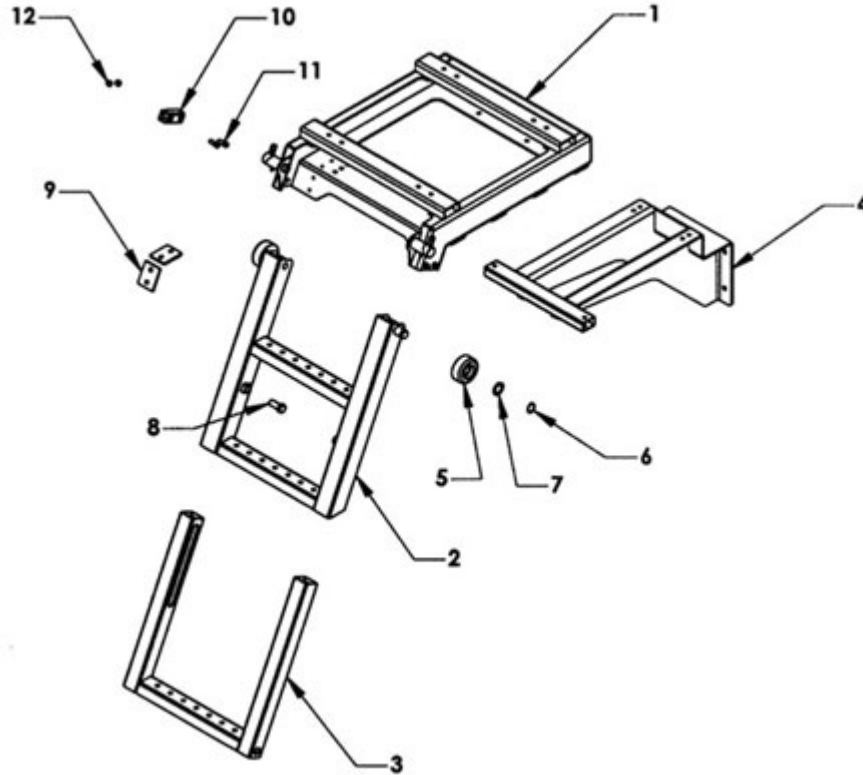

### Retractable Ladder

ITEM	PART NUMBER	DESCRIPTION	NUMBER REQUIRED
	390000	LADDER ASSEMBLY	1
1	391010	LADDER CARRIAGE	1
2	391020	UPPER RUNG ASSEMBLY	1
3	391030	LOWER RUNG ASSEMBLY	1
4	391040	FRAME MOUNTING BRACKET - OPTIONAL	1
5	36310	WHEEL	2
6	86100E	RETAINING RING 1.00 EXTERNAL	2
7	82710	FLAT WASHER 1 x 1.50	2
8	391026	RETAINING BOLT 5/8-11 x 1-1/2	2
9	391018	WEAR PAD	4
10	391015	RETAINING TUBE	2
11	81221	ALLEN HEAD BOLT 3/8-16 x 1	4
12	83211	NYLON LOCK NUT 3/8-16	4