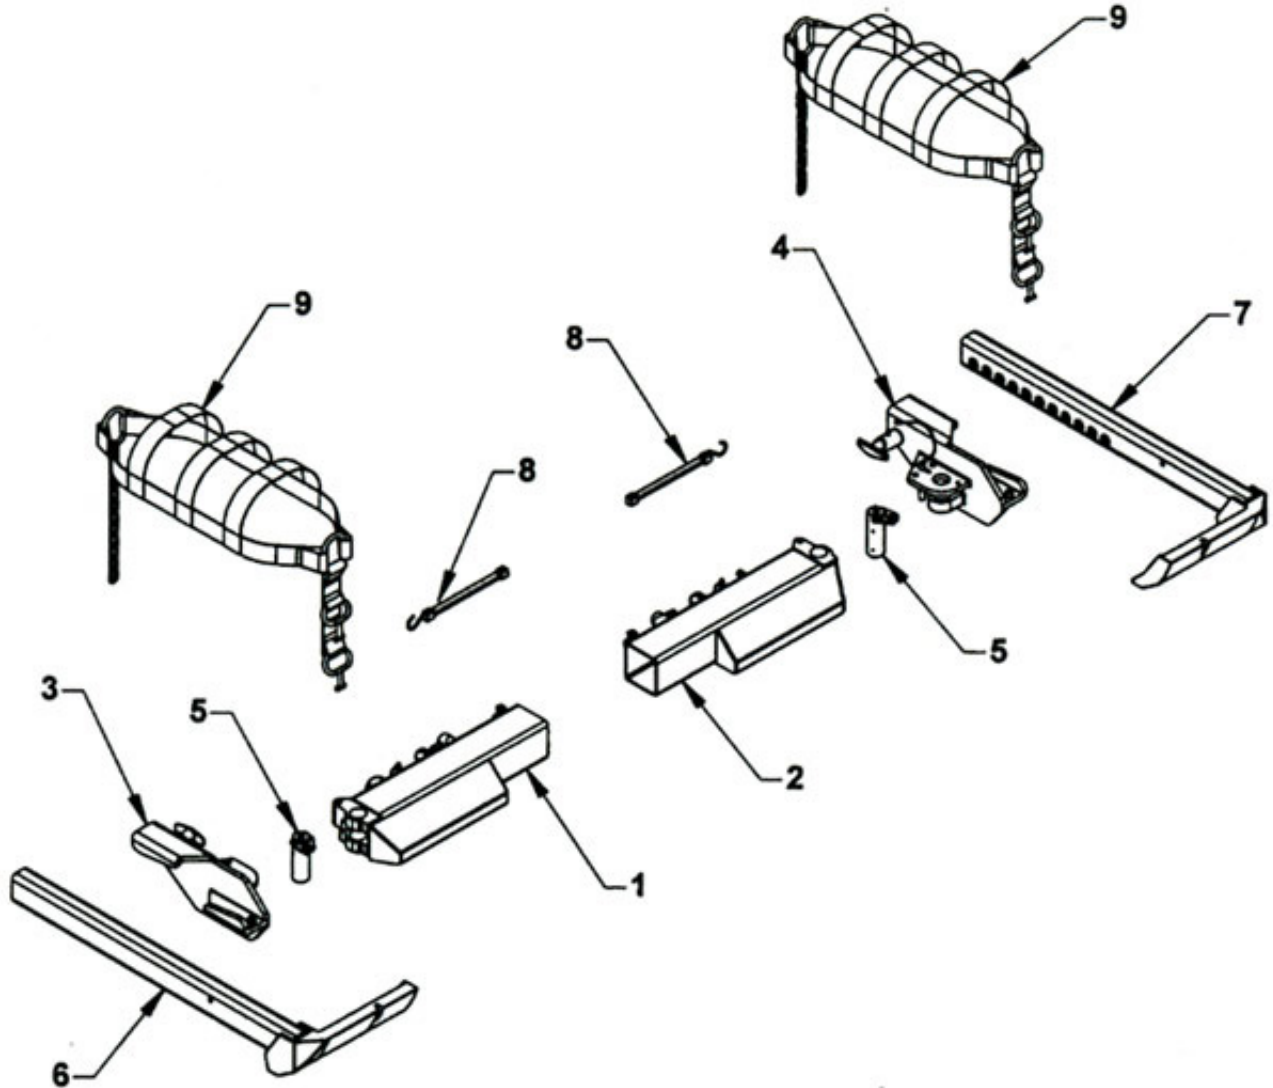

Pivot Wheel Grids and L-Arms

ITEM	PART NUMBER	DESCRIPTION	NUMBER REQUIRED
1	659811L	PIVOT L-ARM RECEIVER GROUP - LEFT	1
2	659811R	PIVOT L-ARM RECEIVER GROUP - RIGHT (SHOWN)	1
3	659820L	PIVOT L-ARM RECEIVER GROUP - LEFT	1
4	659820R	PIVOT L-ARM RECEIVER GROUP - RIGHT (SHOWN)	1
5	659822	L-ARM RECEIVER CASTING PIVOT PIN	1
6	659830L	LEFT ALUMINUM L-ARM	1
7	659830R	RIGHT ALUMINUM L-ARM	1
8	AA009G	RUBBER TENSION STRAP WITH S-HOOK	2
9	65286	BASKET STRAP - CAR	2
	65287	BASKET STRAP - TRUCK	2