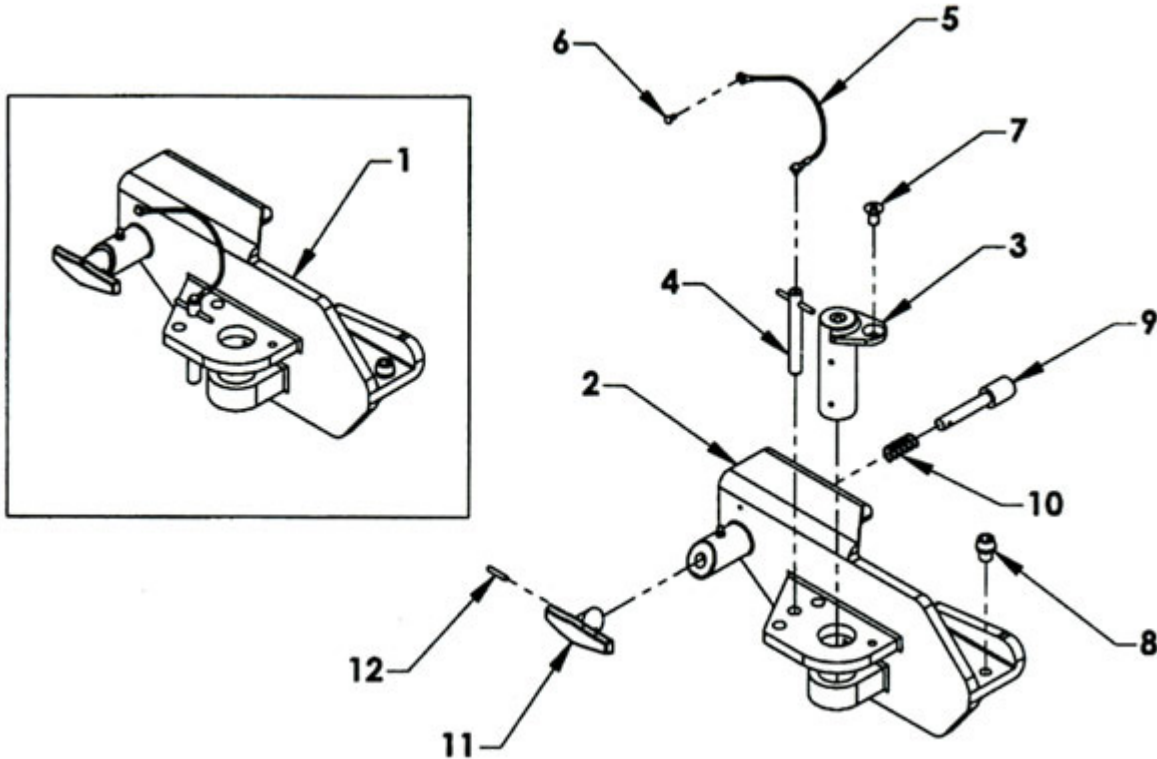

Pivot L-Arm Receiver Group (Optional)

| ITEM | PART NUMBER | DESCRIPTION | NUMBER REQUIRED |
|------|-------------|--|-----------------|
| 1 | 659820L | PIVOT L-ARM RECEIVER GROUP - LEFT | 1 |
| | 659820R | PIVOT L-ARM RECEIVER GROUP - RIGHT (SHOWN) | 1 |
| 2 | 659821L | PIVOT L-ARM RECEIVER CASTING - LEFT | 1 |
| | 659821R | PIVOT L-ARM RECEIVER CASTING - RIGHT (SHOWN) | 1 |
| 3 | 659822 | L-ARM RECEIVER CASTING PIVOT PIN | 1 |
| 4 | 659826 | PIVOT LOCK PIN | 1 |
| 5 | 659827 | LANYARD | 1 |
| 6 | 85016 | RIVET | 1 |
| 7 | 81225 | FLAT HEAD SOCKET CAP SCREW 3/8-16 UNC x 1/2 | 1 |
| 8 | 81226 | TAPERED SOCKET CAP SCREW 1/2-13 UNC x 1/2 | 1 |
| 9 | 659824 | 7/8 CAM PIN | 1 |
| 10 | 89100 | CAM PIN SPRING | 1 |
| 11 | 659825 | T-HANDLE | 1 |
| 12 | 84675 | ROLL PIN 3/16 x 1 | 1 |