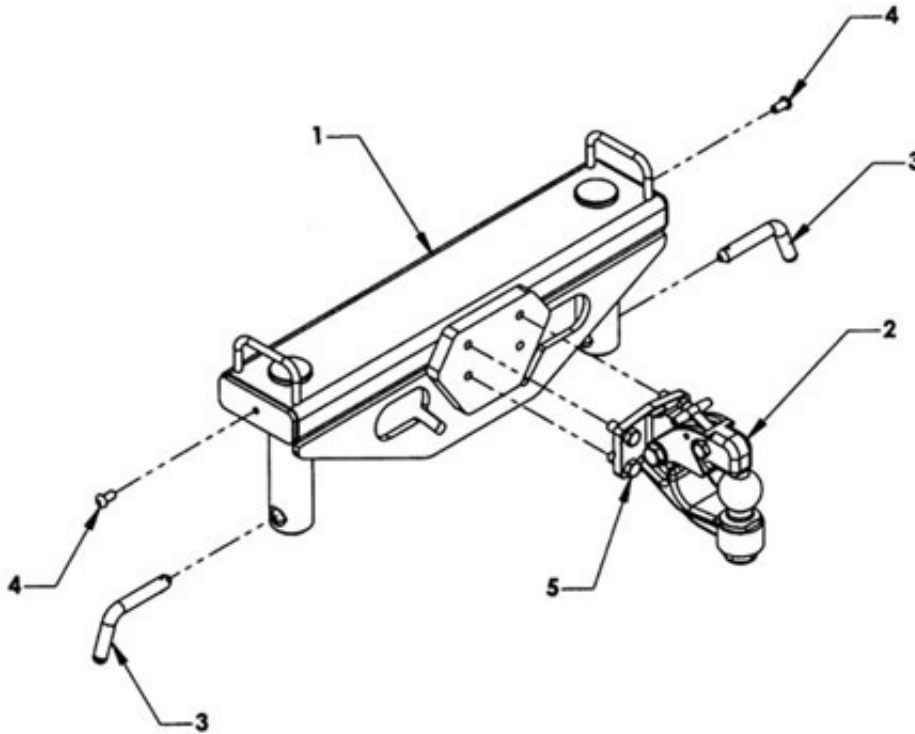

Pintle Hitch Group

ITEM	PART NUMBER	DESCRIPTION	NUMBER REQUIRED
	66370G	PINTLE HITCH GROUP	1
1	66370W	PINTLE HITCH WELDMENT	1
2	A3020	TOW BALL PINTLE HITCH	1
3	66378	RETAINING PIN	2
4	812A6	3/8 x 5/8 BUTTONHEAD BOLT	4
	5A220	LANYARD	2
5	81428	BOLT 1/2-13 x 1.25 GRADE 5 OR 8	4
	82310	1/2 LOCK WASHER	4