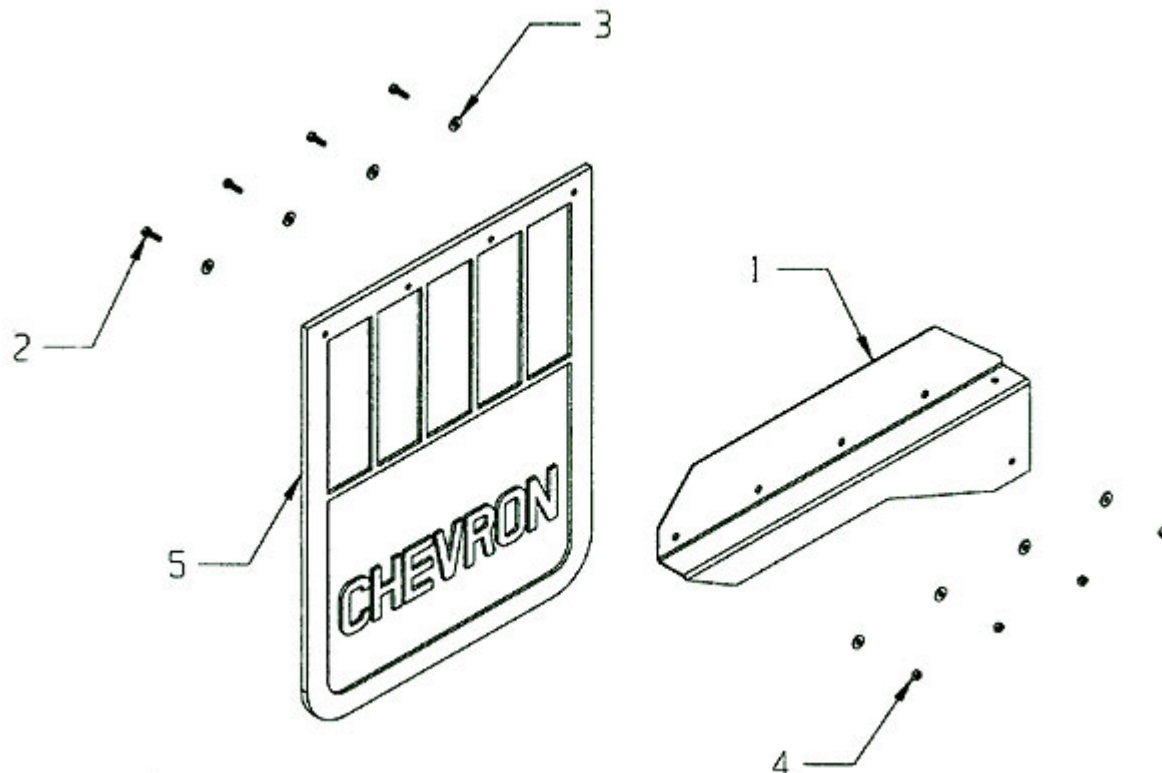

Mudflap Components

ITEM	PART NUMBER	DESCRIPTION	NUMBER REQUIRED
1	12350L 12350R	MUDFLAP MOUNTING BRACKET	1
2	81110	5/16 x 1 BOLT	8
3	82110	5/16 FLAT WASHER	16
4	83125	5/16 NYLON LOCK NUT	8
5	A1030	MUDFLAP 24 x 30	2