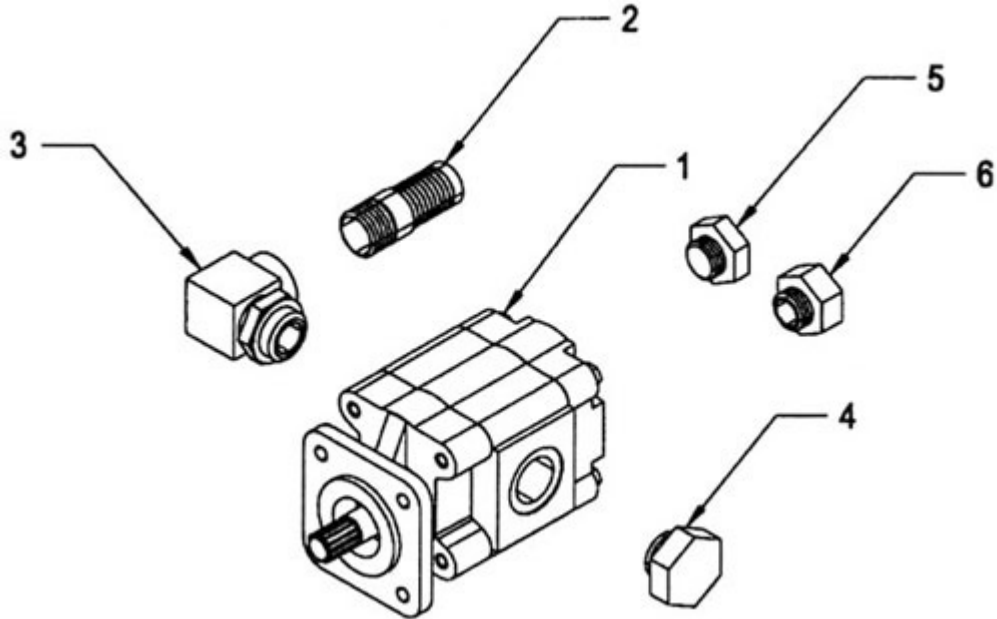

Series 20

Parts

Direct Mount Pump

ITEM	PART NUMBER	DESCRIPTION	NUMBER REQUIRED
1	78007	PUMP-18 GPM (SAE 4 BOLT FLANGE)	1
2	77CH0	1-1/4 x 3 NPT NIPPLE	1
3	77C90	1-1/4 x 90 M-F O-RING ADAPTER 887-554-20	1
4	77620	1-1/4 O-RING PLUG 900598-20	1
5	77616	1 O-RING PLUG 900598-16	1
6	779E1	1 O-RING PLUG x 3/4 PIPE REDUCER 2216-12 x 16	1