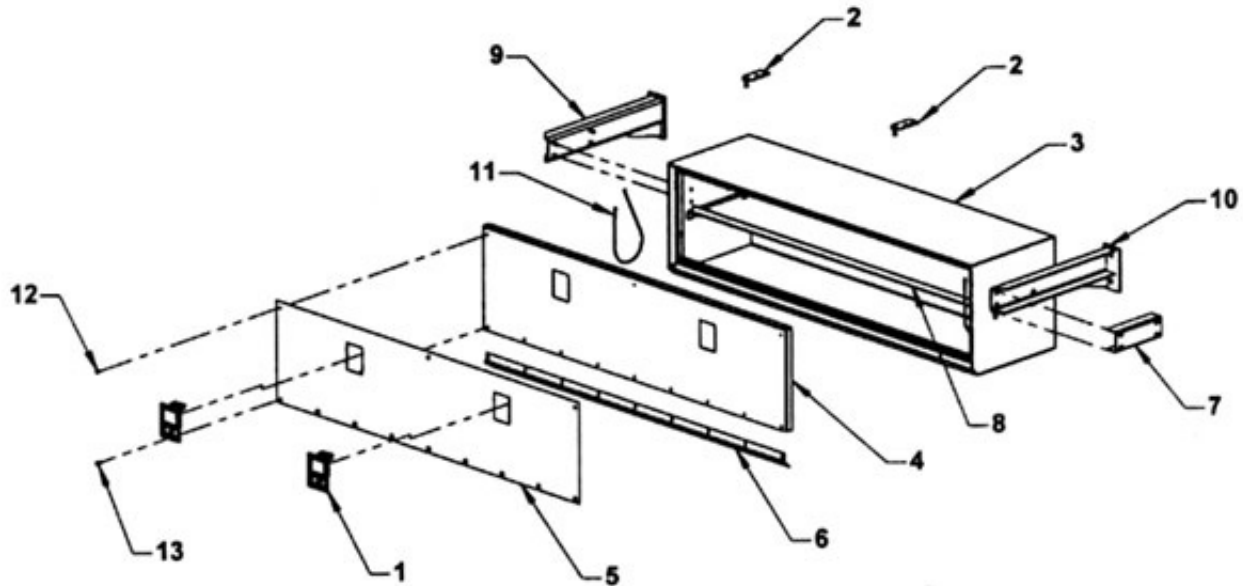

65" Aluminum Toolbox - 37900

ITEM	PART NUMBER	DESCRIPTION	NUMBER REQUIRED	
1	54658	ROTARY PADDLE LATCH	2	
	54657	GASKET FOR PADDLE LATCH	2	
	81111	#8-32 x 1/2 STAINLESS ONE WAY SCREW	8	
	83111	#8-32 STAINLESS KEPT NUT	8	
2	376182	STRIKER PIN MOUNTING PLATE	2	
	54659	STRIKER PIN	2	
	83125	NYLON LOCK NUT 5/16-18	2	
3	37910W	BOX WELDMENT	1	
4	37920W	DOOR WELDMENT	1	
	37920A	DOOR ASSEMBLY	1	
5	37925	STAINLESS STEEL DOOR COVER PANEL	1	
6	37930	HINGE	1	
7	37960	TANDEM BOX SPACER CHANNEL (OPTIONAL)	1	
8	37970	SHELF	1	
9	37850L	TOOLBOX MOUNTING BRACKET - LEFT	1	
10	37850R	TOOLBOX MOUNTING BRACKET - RIGHT	1	
11	5A221	LANYARD - 21 INCH	2	
	12	81100	STAINLESS CARRIAGE BLOT 1/4-20 x 3/4	3
		83100	NUT 1/4-20	3
13	82020	LOCK WASHER 1/4	3	
	81115	STAINLESS CARRIAGE BLOT 5/16-18 x 3/4	18	
	83115	NUT 5/16-18	18	
	82130	LOCK WASHER 5/16	18	
	82110	FLAT WASHER 5/16	18	