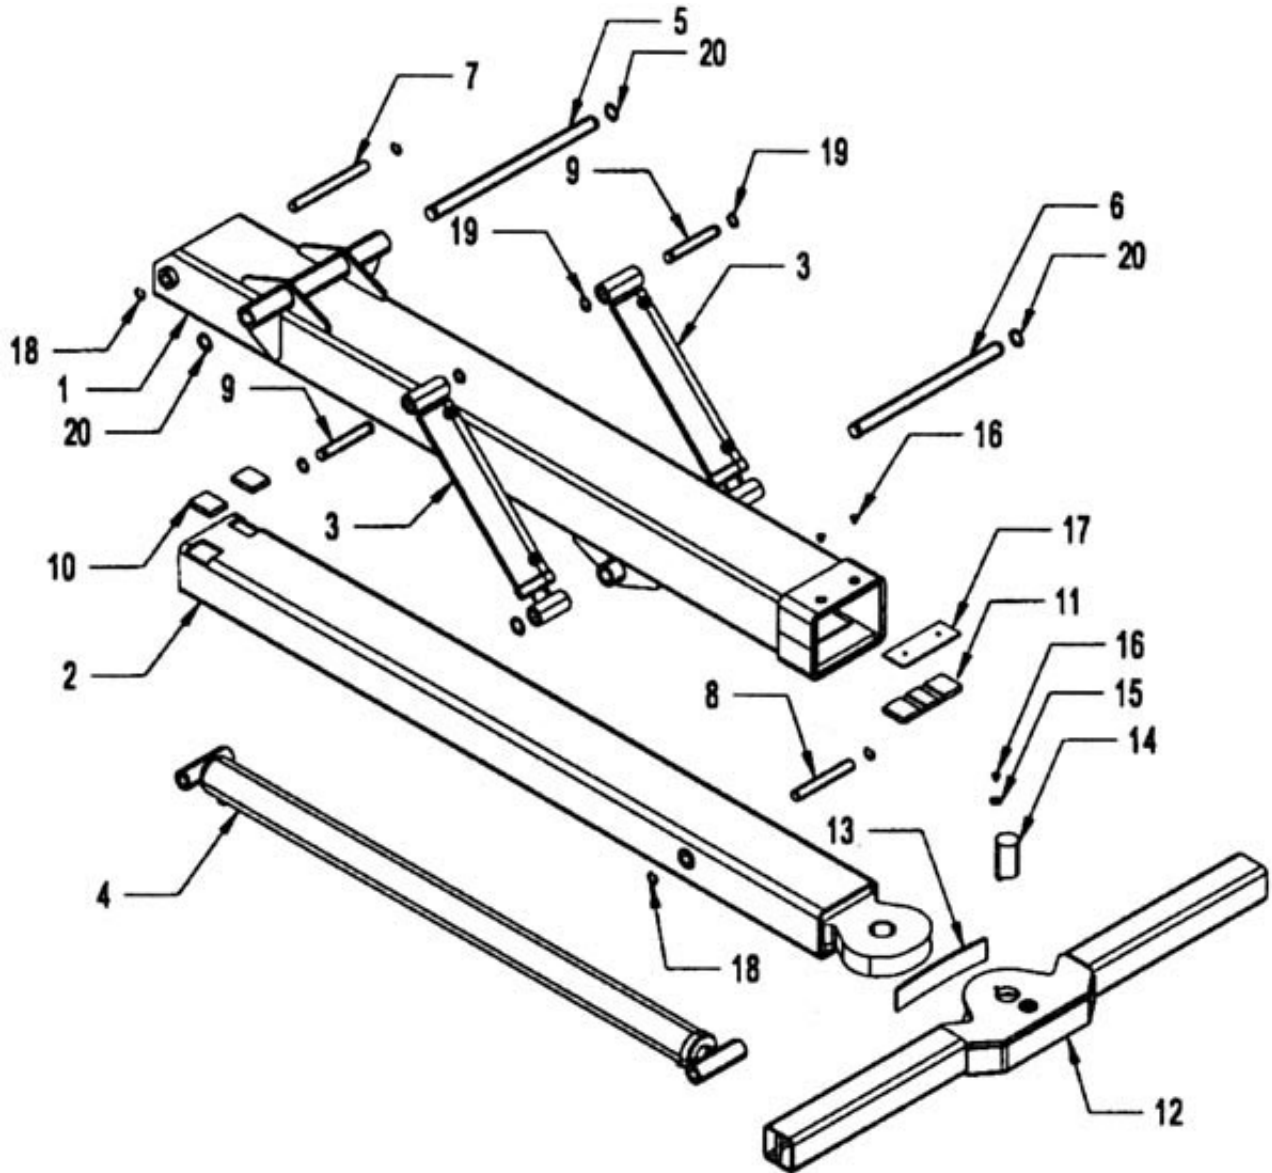

Wheel Lift

ITEM	PART NUMBER	DESCRIPTION	NUMBER REQUIRED
1	102412	WHEEL LIFT TUBE - OUTER	1
2	10244	WHEEL LIFT TUBE - INNER	1
3	72135	WHEEL LIFT LIFT CYLINDER	2
4	72127	WHEEL LIFT EXTENSION CYLINDER	1
5	14518	WHEEL LIFT PIVOT PIN	1
6	14519	LIFT CYLINDER PIVOT PIN	1
7	72935	CYLINDER BASE PIN .980 x 8-3/4	1
8	72940	CYLINDER ROD PIN .980 x 6-3/4	1
9	17190	CYLINDER BASE PIN .980 x 5-7/8 SPRING	2
10	65612	NYLATRON WEAR PAD	2
11	65611	NYLATRON WEAR PAD-GROOVED	1
12	65515	CROSSBAR	1
13	65228	LEAF SPRING	1
14	65435	CROSSBAR PIVOT PIN	1

15	82212	WASHER 3/8 I.D. x 1 O.D.	1
16	812A5	SOCKET HEAD BUTTON - 3/8 x 1/2	3
17	65616	SHIM	1
18	86100I	SNAP RING 1.00 INTERNAL	4
19	86100E-1	SNAP RING 1.00 EXTERNAL -7200	4
20	86125E-1	SNAP RING 1.25 EXTERNAL -7200	4