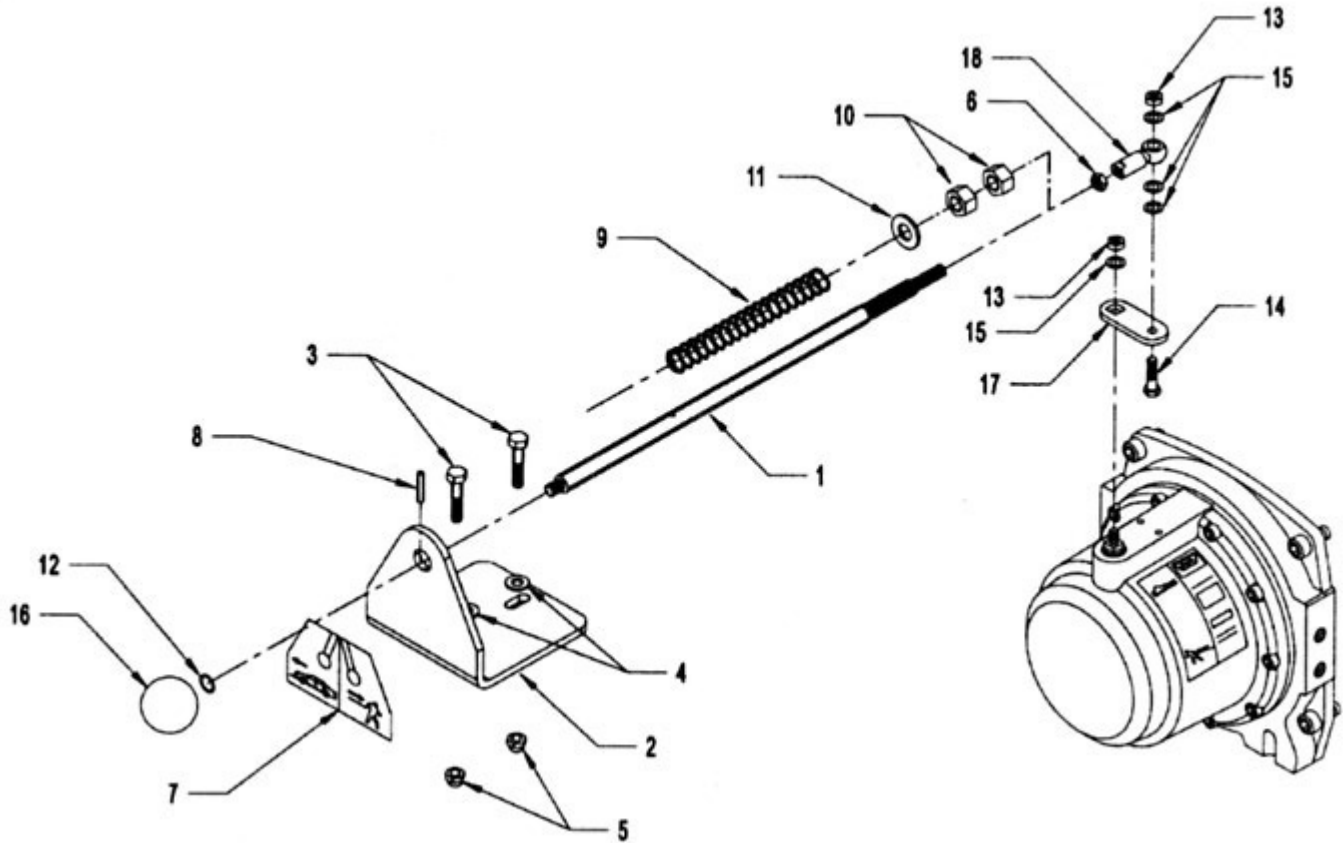

Warn Winch Remote Clutch

ITEM	MFGR	PART NUMBER	DESCRIPTION	NUMBER REQUIRED
1	CHEVRON	71873	REMOTE CLUTCH ROD	1
2	CHEVRON	71874	REMOTE HANDLE BRACKET	1
3	CHEVRON	81122	5/16-18 UNC x 1-1/2 BOLTS	2
4	CHEVRON	82130	5/16 FLAT WASHER	2
5	CHEVRON	83125	5/16-18 UNC NYLON LOCK NUT	2
6	CHEVRON	83215	3/8-24 UNF NUT	1
7	CHEVRON	AA870	HANDLE BRACKET DECAL	1
8	CHEVRON	84680	3/16 x 1 SPLIT PIN	1
9	CHEVRON	71875	SPRING	1
10	CHEVRON	83310	1/2-13 UNC NUT	2
11	CHEVRON	82310	1/2 FLAT WASHER	1
12	WARN	WW1146	3/8 STAR WASHER	1
13	WARN	WW6779	3/8-16 UNC NYLON LOCK NUT	2
14	WARN	WW8160	3/8-16 UNC x 1-1/2 BOLT	1
15	WARN	WW11524	3/8 FLAT WASHER	4
16	WARN	WW15604	CLUTCH ROD KNOB	1
17	WARN	WW25364	CLUTCH SHIFTER PLATE	1
18	WARN	WW25671	BALL JOINT ROD END	1