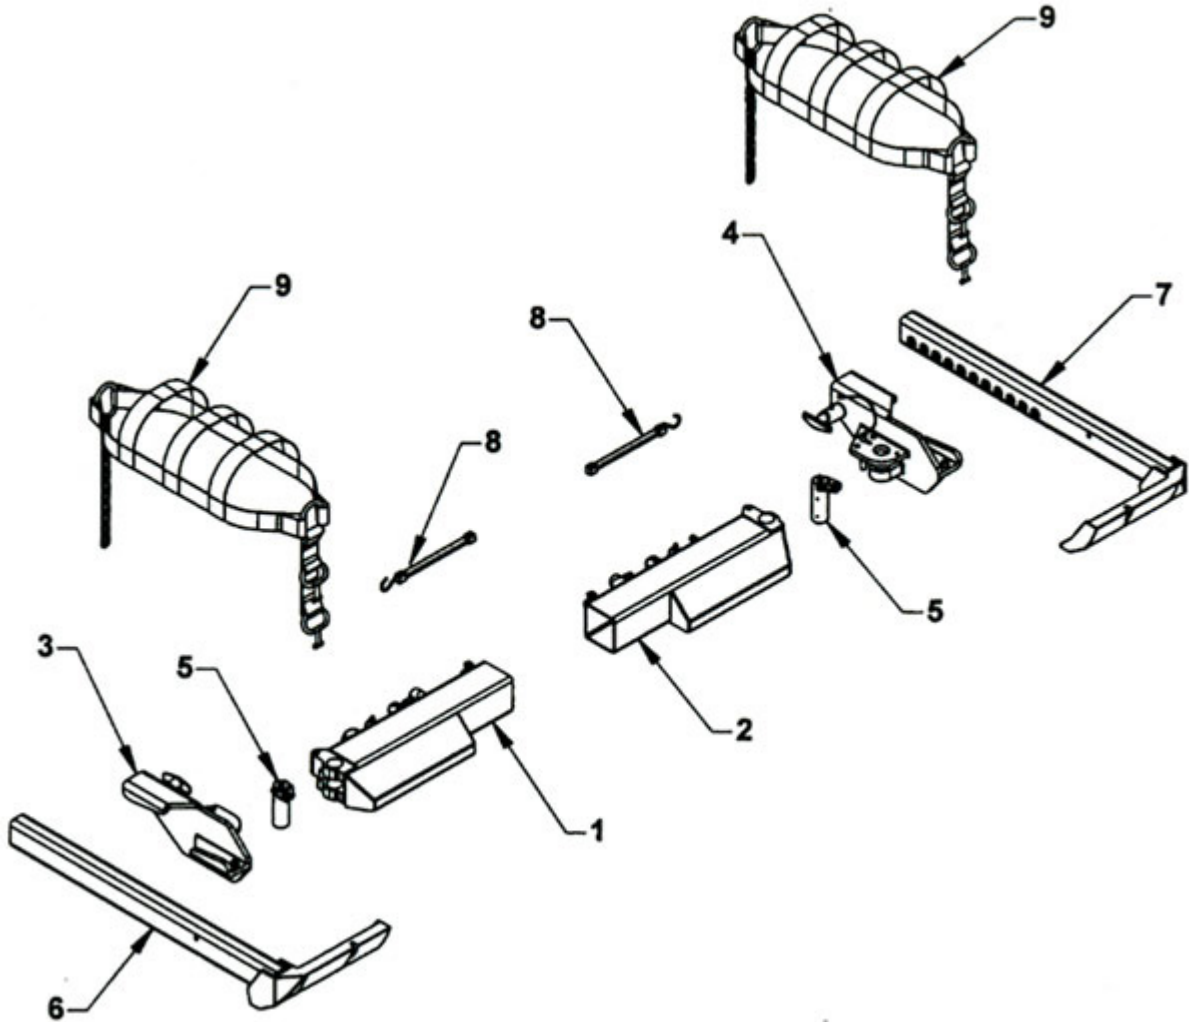

Pivot Wheel Grids and L-Arms

ITEM	PART NUMBER	DESCRIPTION	NUMBER REQUIRED
1	659811L	PIVOT L-ARM RECEIVER GROUP - LEFT	1
2	659811R	PIVOT L-ARM RECEIVER GROUP - RIGHT (SHOWN)	1
3	659820L	PIVOT L-ARM RECEIVER GROUP - LEFT	1
4	659820R	PIVOT L-ARM RECEIVER GROUP - RIGHT (SHOWN)	1
5	659822	L-ARM RECEIVER CASTING PIVOT PIN	1
6	659830L	LEFT ALUMINUM L-ARM	1
7	659830R	RIGHT ALUMINUM L-ARM	1
8	AA009G	RUBBER TENSION STRAP WITH S-HOOK	2
9	65286	BASKET STRAP - CAR	2
	65287	BASKET STRAP - TRUCK	2