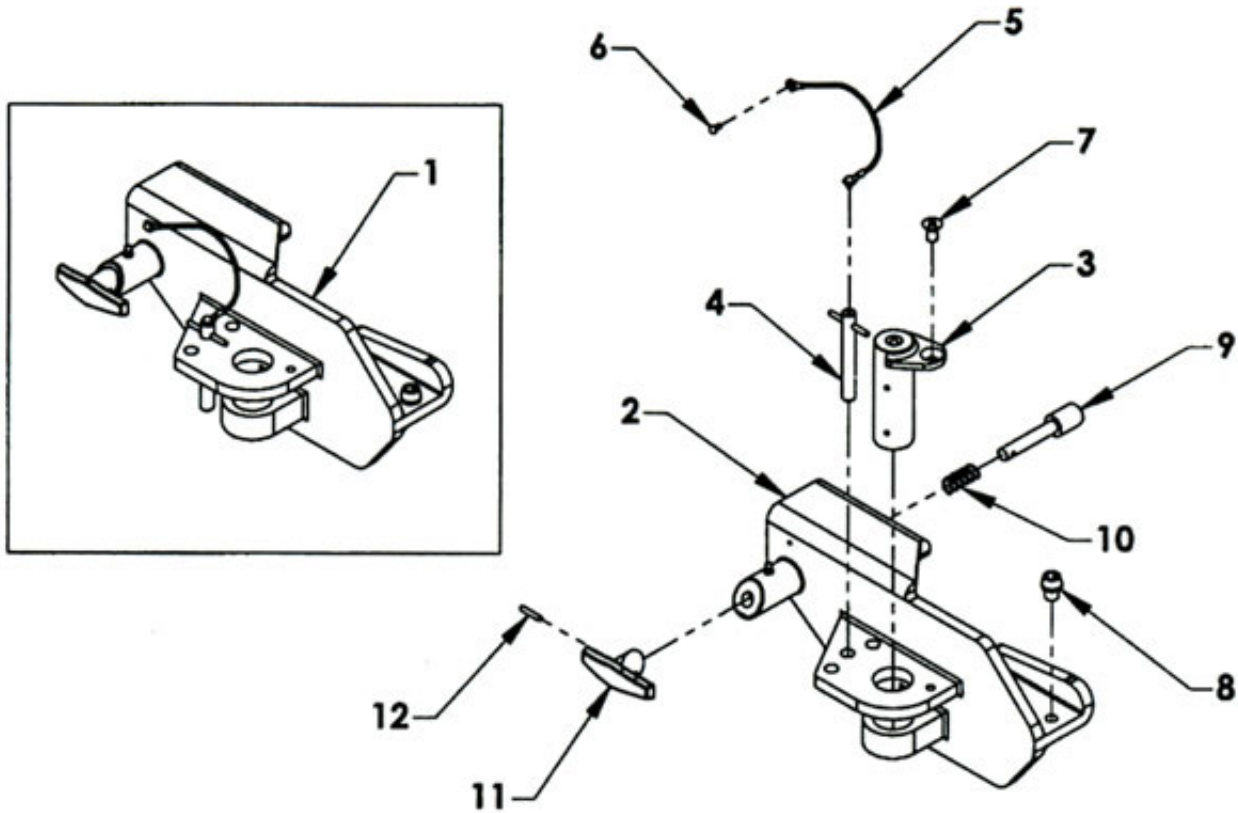

Pivot L-Arm Receiver Group (Optional)

ITEM	PART NUMBER	DESCRIPTION	NUMBER REQUIRED
1	659820L	PIVOT L-ARM RECEIVER GROUP - LEFT	1
	659820R	PIVOT L-ARM RECEIVER GROUP - RIGHT (SHOWN)	1
2	659821L	PIVOT L-ARM RECEIVER CASTING - LEFT	1
	659821R	PIVOT L-ARM RECEIVER CASTING - RIGHT (SHOWN)	1
3	659822	L-ARM RECEIVER CASTING PIVOT PIN	1
4	659826	PIVOT LOCK PIN	1
5	659827	LANYARD	1
6	85016	RIVET	1
7	81225	FLAT HEAD SOCKET CAP SCREW 3/8-16 UNC x 1/2	1
8	81226	TAPERED SOCKET CAP SCREW 1/2-13 UNC x 1/2	1
9	659824	7/8 CAM PIN	1
10	89100	CAM PIN SPRING	1
11	659825	T-HANDLE	1
12	84675	ROLL PIN 3/16 x 1	1