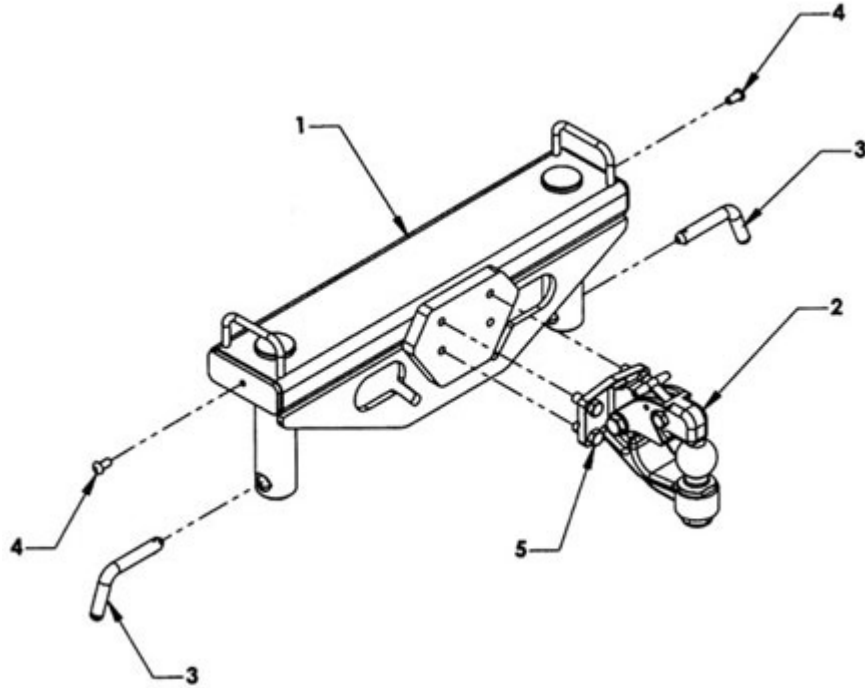

Pintle Hitch Group

ITEM	PART NUMBER	DESCRIPTION	NUMBER REQUIRED
	66370G	PINTLE HITCH GROUP	1
1	66370W	PINTLE HITCH WELDMENT	1
2	A3020	TOW BALL PINTLE HITCH	1
3	66378	RETAINING PIN	2
4	812A6	3/8 x 5/8 BUTTONHEAD BOLT	4
	5A220	LANYARD	2
5	81428	BOLT 1/2-13 x 1.25 GRADE 5 OR 8	4
	82310	1/2 LOCK WASHER	4