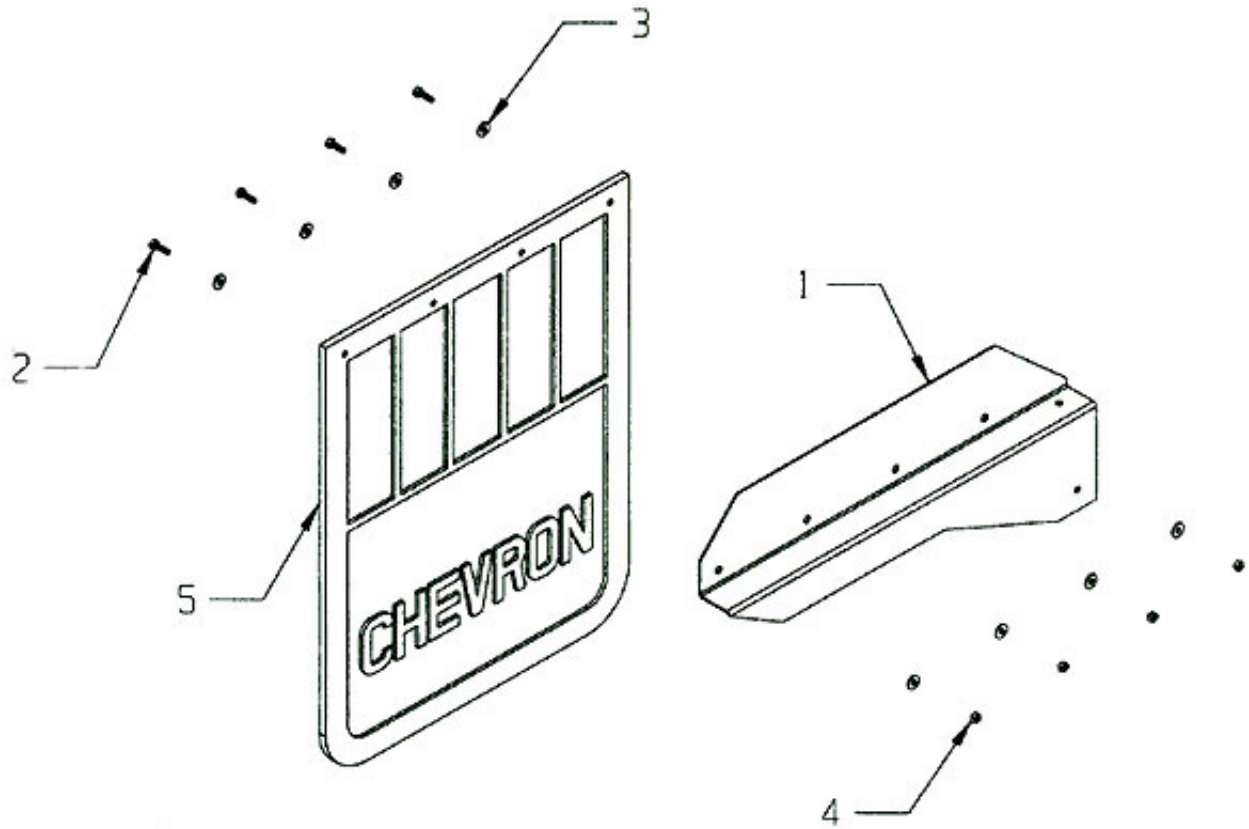

Mudflap Components

ITEM	PART NUMBER	DESCRIPTION	NUMBER REQUIRED
1	12350L	MUDFLAP MOUNTING BRACKET	1
	12350R	MUDFLAP MOUNTING BRACKET	1
2	81110	5/16 x 1 BOLT	8
3	82110	5/16 FLAT WASHER	16
4	83125	5/16 NYLON LOCK NUT	8
5	A1030	MUDFLAP 24 x 30	2