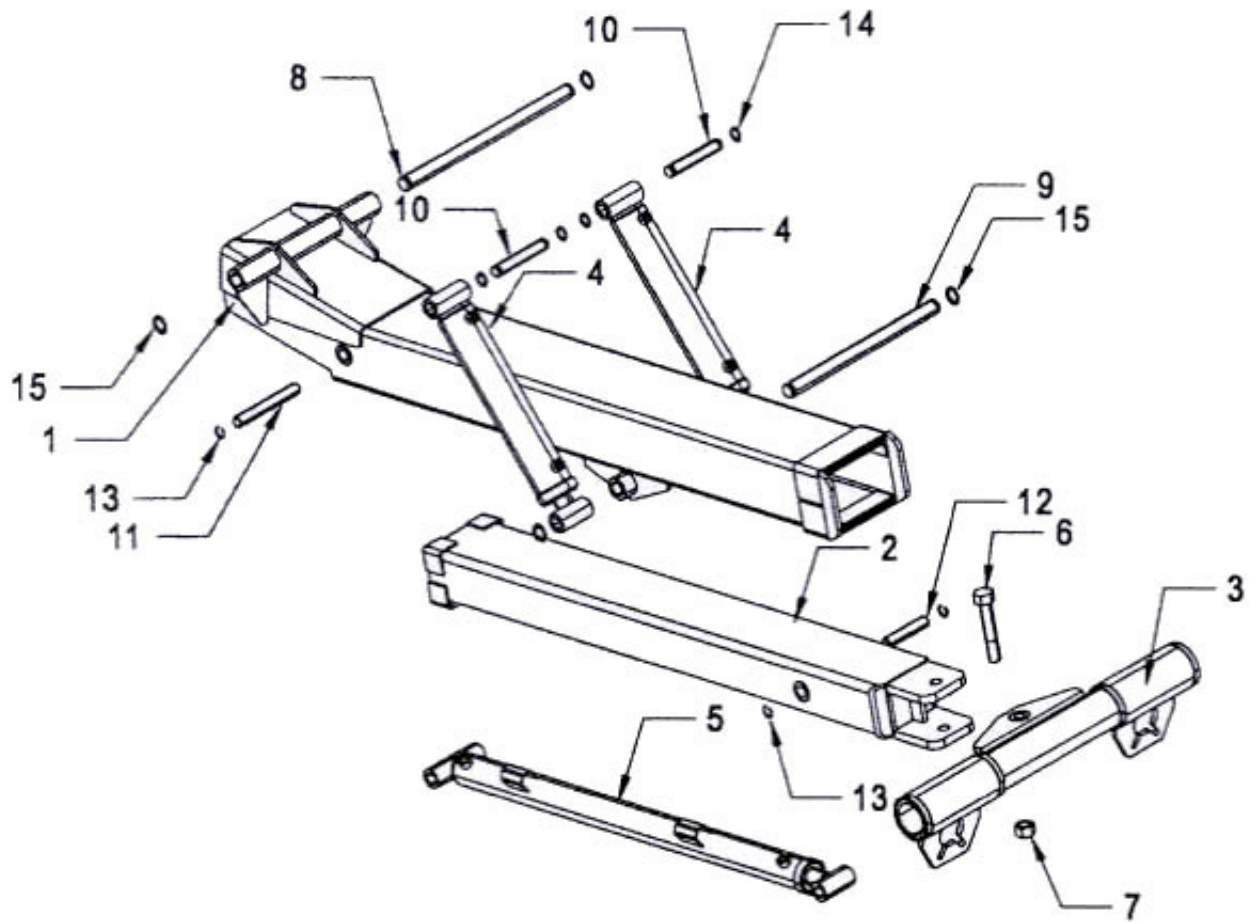

Series 16 Hitch Components

ITEM	PART NUMBER	DESCRIPTION	NUMBER REQUIRED
1	14240	HITCH TUBE - OUTER	1
2	14250	HITCH TUBE - INNER	1
3	15110	TOWBAR	1
4	72135	HITCH LIFT CYLINDER	2
5	72132	HITCH EXTENSION CYLINDER	1
6	15022	TOWBAR BOLT	1
7	83610	7/8 NYLON LOCK NUT	1
8	14518	HITCH/WHEEL LIFT PIVOT PIN	1
9	14519	LIFT CYLINDER PIVOT PIN	1
10	17190	CYLINDER BASE PIN .980 x 5-7/8 SPRING	2
11	72936	CYLINDER BASE PIN .980 x 7-1/8	1
12	72941	CYLINDER ROD PIN .980 x 4-3/4	1
13	86100I	SNAP RING 1.00 INTERNAL	4
14	86100E-1	SNAP RIG 1.00 EXTERNAL-7200	4
15	86125E-1	SNAP RIG 1.25 EXTERNAL-7200	4