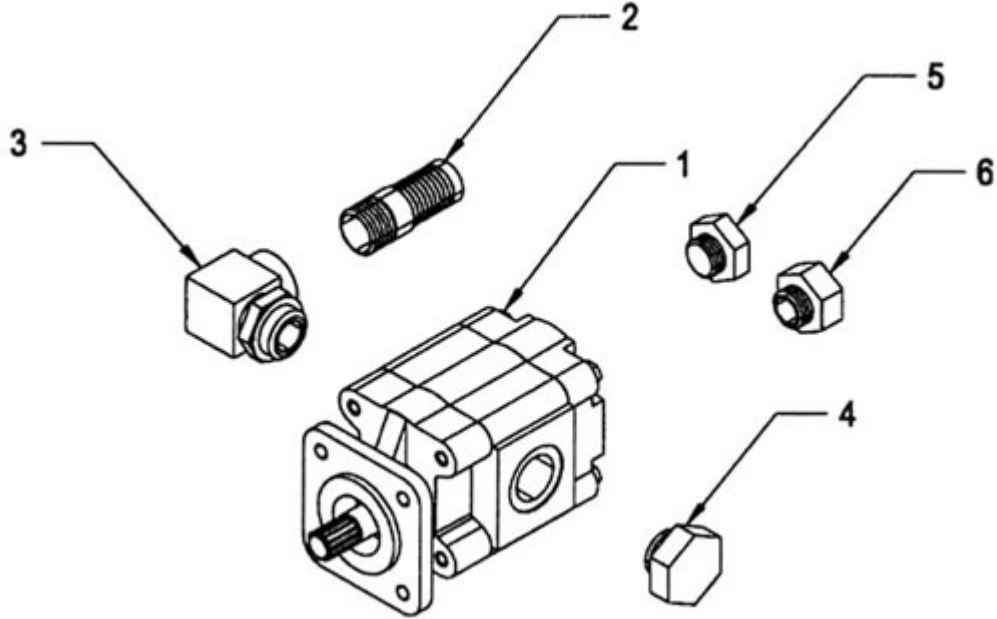

Series 16

Parts

Direct Mount Pump

ITEM	PART NUMBER	DESCRIPTION	NUMBER REQUIRED
1	78007	PUMP-18 GPM (SAE 4 BOLT FLANGE)	1
2	77CH0	1-1/4 x 3 NPT NIPPLE	1
3	77C90	1-1/4 x 90 M-F O-RING ADAPTER 887-554-20	1
4	77620	1-1/4 O-RING PLUG 900598-20	1
5	77616	1 O-RING PLUG 900598-16	1
6	779E1	1 O-RING PLUG x 3/4 PIPE REDUCER 2216-12 x 16	1