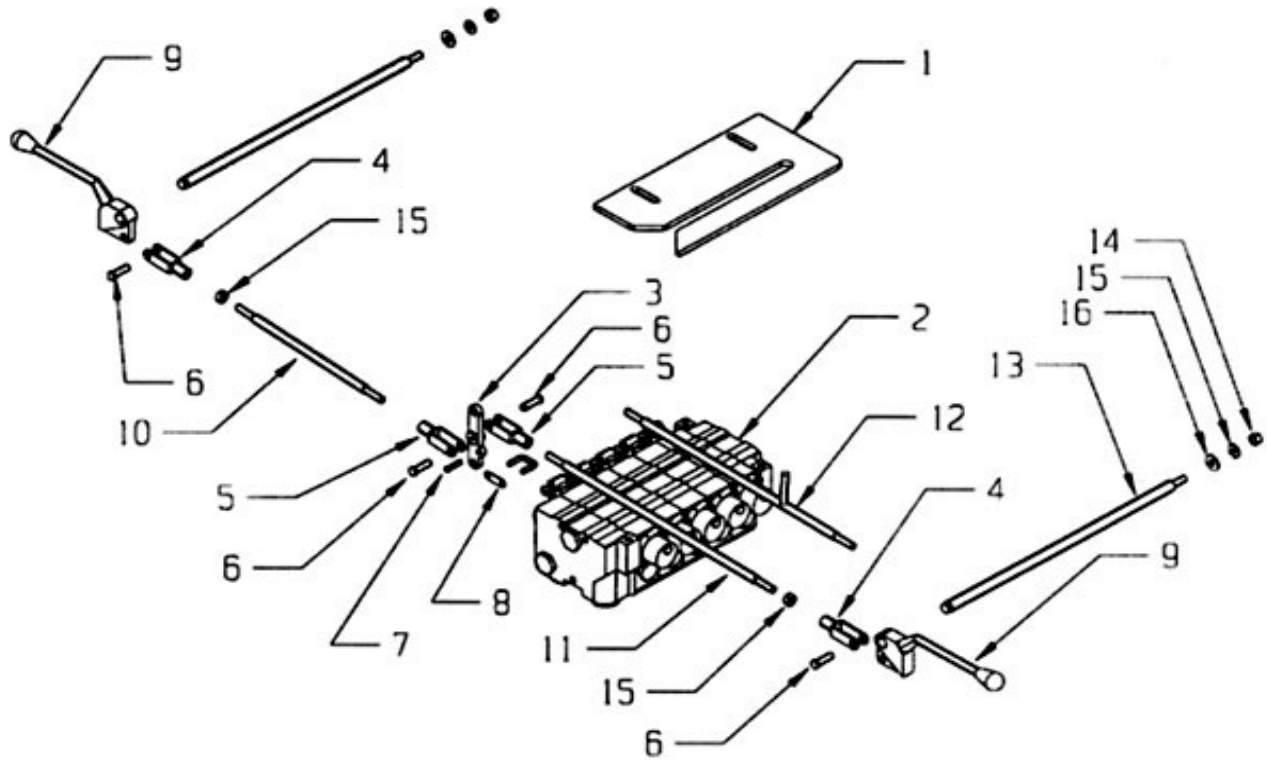

### Control Components

ITEM	PART NUMBER	DESCRIPTION	NUMBER REQUIRED
1	33813	ANTI- TILT BRACKET	1
2	74115	CONTROL VALVE -5 SPOOL	1
3	7A121	BELL CRANK	5
4	84520	CLEVIS 3/8-24 RIGHT HAND THREAD	10
5	84520	CLEVIS 3/8-24 LEFT HAND THREAD	10
6	84620	3/8 CLEVIS PIN	20
7	84610	1/4 CLEVIS PIN	5
8	7A010	PIN AND LINK ASSEMBLY	5
9	7A111	CONTROL HANDLE	10
10	7A527A	CONTROL ROD 27 - 1/4	5
11	7A537A	CONTROL ROD 36-1/2	4
12	7A536T	TILT CONTROL ROD 36-1/2	1
13	7A519A	HANDLE CROSS ROD	2
14	83215	NUT 3/8-24 FINE THREAD	12
15	82220	3/8 LOCK WASHER	2
16	82210	3/8 FLAT WASHER	2