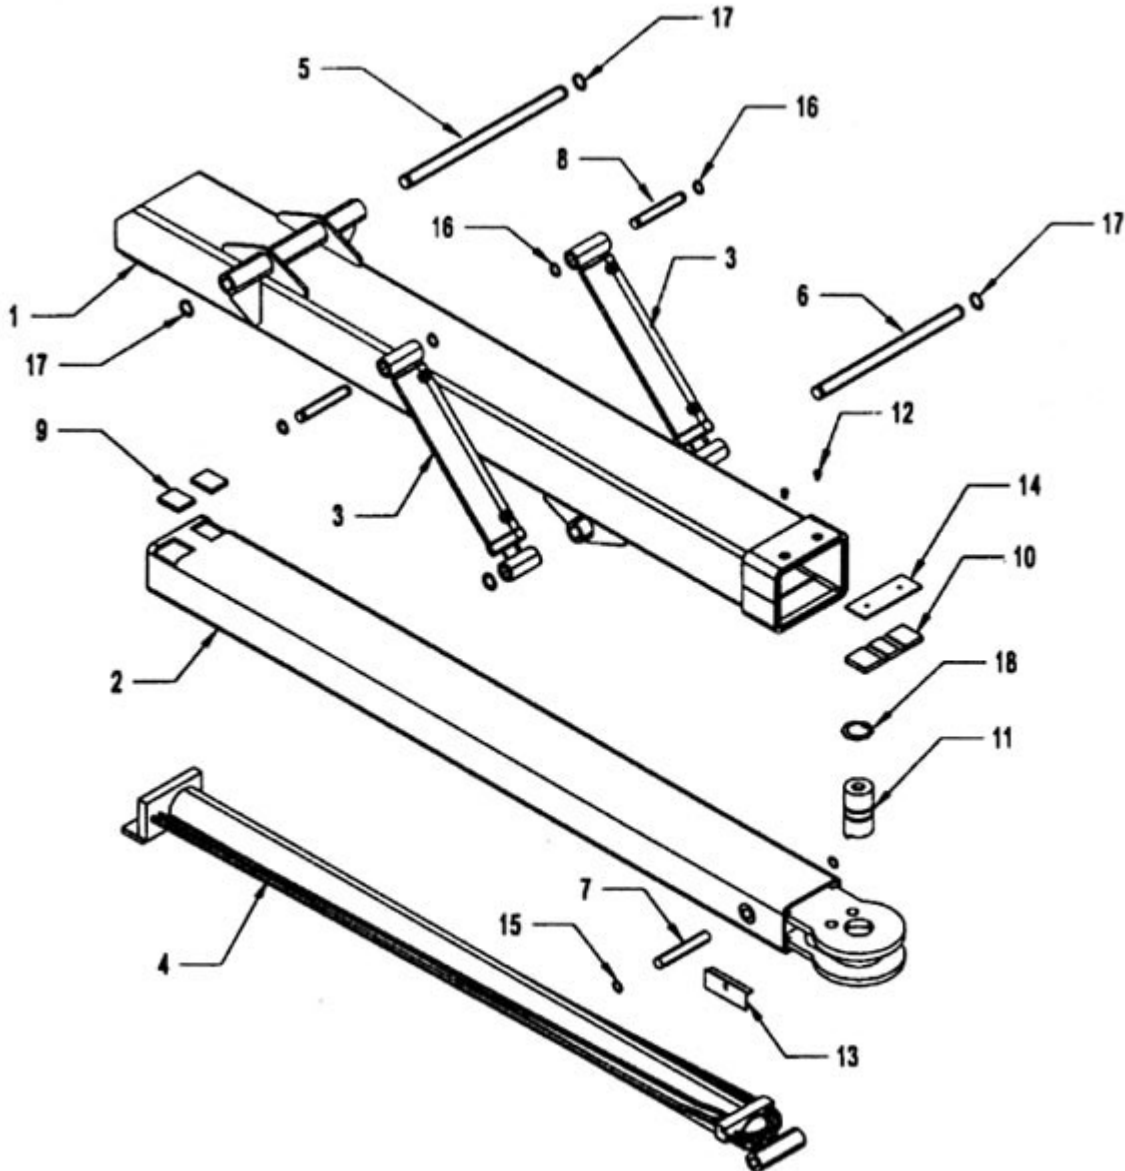

### Autogrip II Components

ITEM	PART NUMBER	DESCRIPTION	NUMBER REQUIRED
1	102512	WHEEL LIFT TUBE OUTER	1
2	102522	WHEEL LIFT TUBE INNER	1
3	72135	WHEEL LIFT LIFT CYLINDER	2
4	72129	WHEEL LIFT EXTENSION CYLINDER	1
5	14518	WHEEL LIFT PIVOT PIN	1
6	14519	LIFT CYLINDER PIVOT PIN	1
7	72940	CYLINDER BASE PIN .980 x 8-3/4	1
8	17190	CYLINDER BASE PIN .980 x 5-7/8	2
9	65612	NYLATRON WEAR PAD	2
10	65611	NYLATRON WEAR PAD - GROOVED	1

11	644402	CROSSBAR PIVOT PIN 2-1/2 DIAMETER	1
12	812A5	SOCKET HEAD BUTTON - 3/8 x 1/2	2
13	64358	HOSE CLAMP	2
14	65616	SHIM	1
15	86100I	SNAP RING 1.00 INTERNAL	2
16	86100E-1	SNAP RING 1.00 EXTERNAL 7200	4
17	86125E-1	SNAP RING 1.25 EXTERNAL 7200	4
18	86250I	SNAP RING 2.500 INTERNAL	1