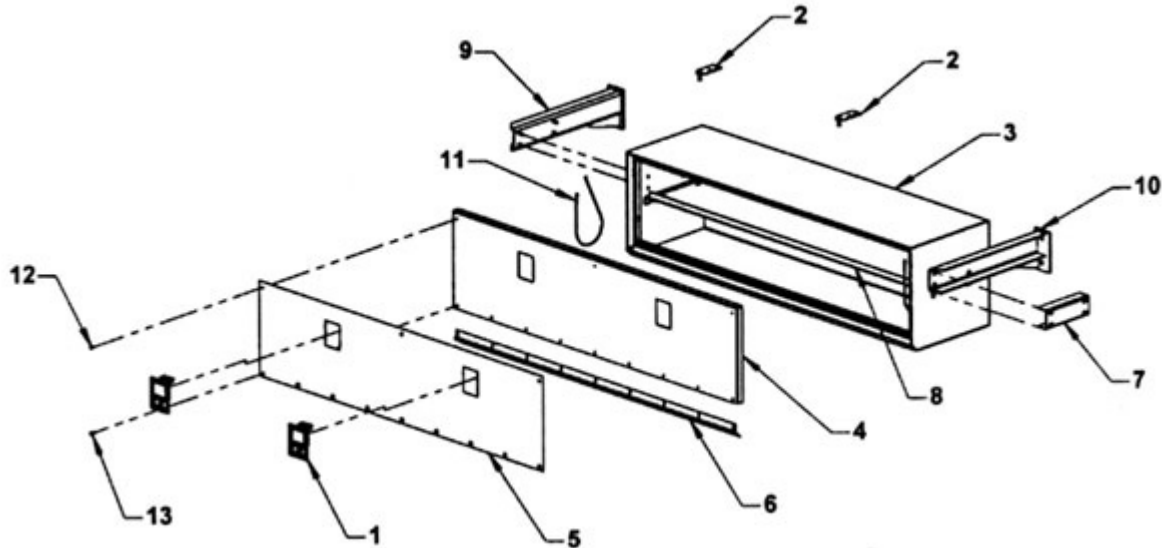

### 65" Aluminum Toolbox - 37900

ITEM	PART NUMBER	DESCRIPTION	NUMBER REQUIRED	
1	54658	ROTARY PADDLE LATCH	2	
	54657	GASKET FOR PADDLE LATCH	2	
	81111	#8-32 x 1/2 STAINLESS ONE WAY SCREW	8	
	83111	#8-32 STAINLESS KEPT NUT	8	
	2	376182	STRIKER PIN MOUNTING PLATE	2
2	54659	STRIKER PIN	2	
	83125	NYLON LOCK NUT 5/16-18	2	
	3	37910W	BOX WELDMENT	1
4	37920W	DOOR WELDMENT	1	
	37920A	DOOR ASSEMBLY	1	
5	37925	STAINLESS STEEL DOOR COVER PANEL	1	
6	37930	HINGE	1	
7	37960	TANDEM BOX SPACER CHANNEL (OPTIONAL)	1	
8	37970	SHELF	1	
9	37850L	TOOLBOX MOUNTING BRACKET - LEFT	1	
10	37850R	TOOLBOX MOUNTING BRACKET - RIGHT	1	
11	5A221	LANYARD - 21 INCH	2	
	12	81100	STAINLESS CARRIAGE BLOT 1/4-20 x 3/4	3
		83100	NUT 1/4-20	3
		82020	LOCK WASHER 1/4	3
13	81115	STAINLESS CARRIAGE BLOT 5/16-18 x 3/4	18	
	83115	NUT 5/16-18	18	
	82130	LOCK WASHER 5/16	18	
	82110	FLAT WASHER 5/16	18	