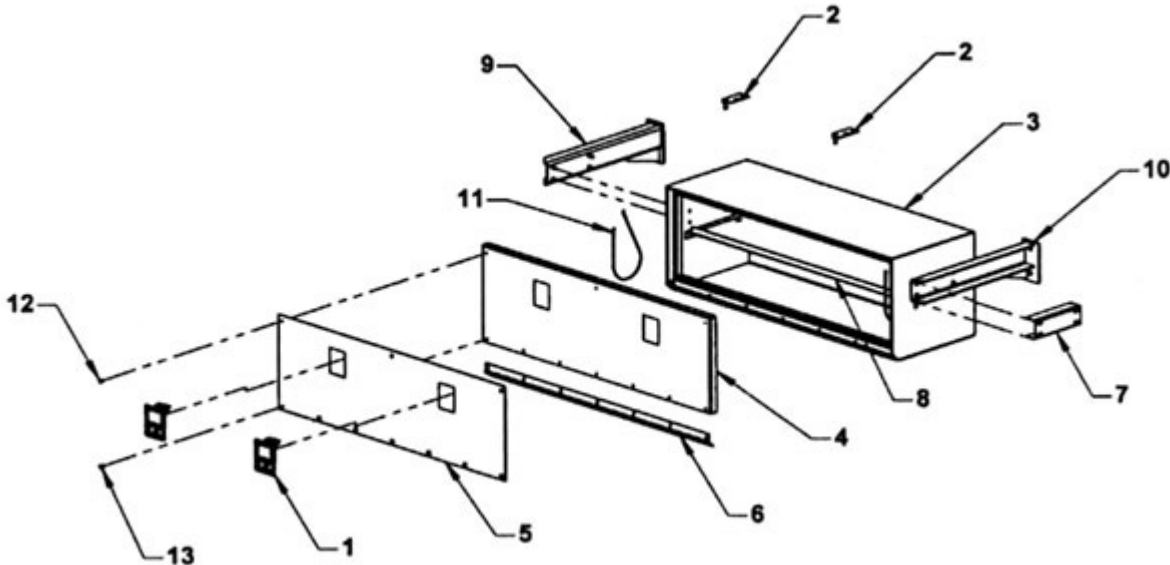

49" Aluminum Toolbox - 37800

ITEM	PART NUMBER	DESCRIPTION	NUMBER REQUIRED
1	54658	ROTARY PADDLE LATCH	2
	54657	GASKET FOR PADDLE LATCH	2
	81111	#8-32 x 1/2 STAINLESS ONE WAY SCREW	8
	83111	#8-32 STAINLESS KEPT NUT	8
2	376182	STRIKER PIN MOUNTING PLATE	2
	54659	STRIKER PIN	2
	83125	NYLON LOCK NUT 5/16-18	2
3	37810W	BOX WELDMENT	1
4	37820W	DOOR WELDMENT	1
	37820A	DOOR ASSEMBLY	1
5	37825	STAINLESS STEEL DOOR COVER PANEL	1
6	37630	HINGE	1
7	37760	TANDEM BOX SPACER CHANNEL (OPTIONAL)	1
8	37670	SHELF	1
9	37850L	TOOLBOX MOUNTING BRACKET - LEFT	1
10	37850R	TOOLBOX MOUNTING BRACKET - RIGHT	1
11	5A221	LANYARD - 21 INCH	2
12	81100	STAINLESS CARRIAGE BLOT 1/4-20 x 3/4	3
	83100	NUT 1/4-20	3
	82020	LOCK WASHER 1/4	3
	81115	STAINLESS CARRIAGE BLOT 5/16-18 x 3/4	14
13	83115	NUT 5/16-18	14
	82130	LOCK WASHER 5/16	14
	82110	FLAT WASHER 5/16	14