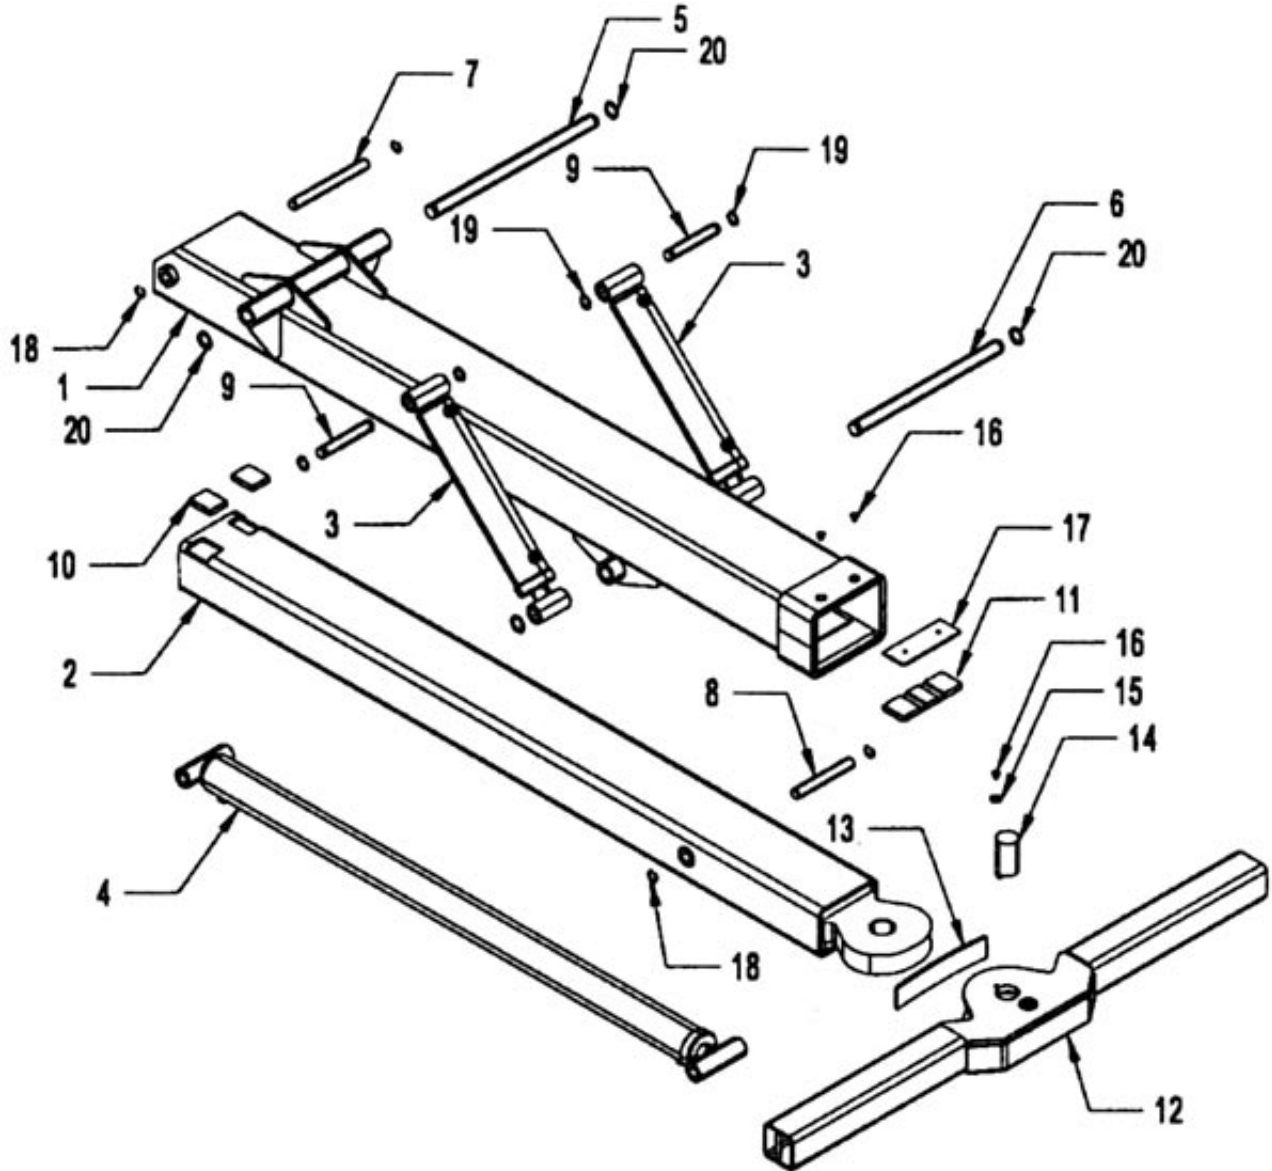

Wheel Lift

ITEM	PART NUMBER	DESCRIPTION	NUMBER REQUIRED
1	102412	WHEEL LIFT TUBE - OUTER	1
2	10244	WHEEL LIFT TUBE - INNER	1
3	72135	WHEEL LIFT LIFT CYLINDER	2
4	72127	WHEEL LIFT EXTENSION CYLINDER	1
5	14518	WHEEL LIFT PIVOT PIN	1
6	14519	LIFT CYLINDER PIVOT PIN	1
7	72935	CYLINDER BASE PIN .980 x 8-3/4	1
8	72940	CYLINDER ROD PIN .980 x 6-3/4	1
9	17190	CYLINDER BASE PIN .980 x 5-7/8 SPRING	2
10	65612	NYLATRON WEAR PAD	2
11	65611	NYLATRON WEAR PAD-GROOVED	1
12	65515	CROSSBAR	1
13	65228	LEAF SPRING	1
14	65435	CROSSBAR PIVOT PIN	1

15	82212	WASHER 3/8 I.D. x 1 O.D.	1
16	812A5	SOCKET HEAD BUTTON - 3/8 x 1/2	3
17	65616	SHIM	1
18	86100I	SNAP RING 1.00 INTERNAL	4
19	86100E-1	SNAP RING 1.00 EXTERNAL -7200	4
20	86125E-1	SNAP RING 1.25 EXTERNAL -7200	4