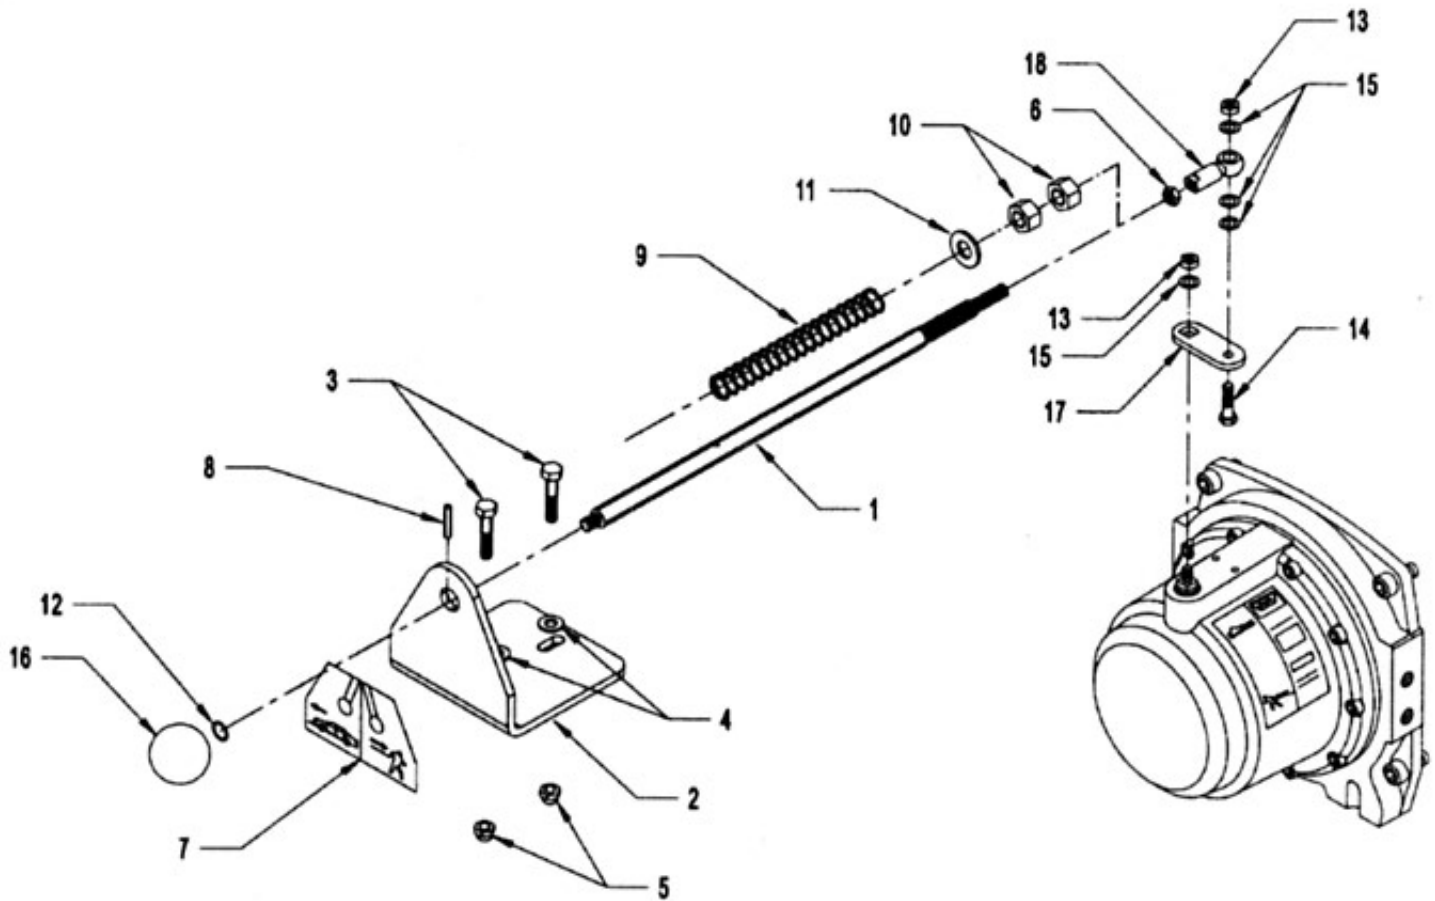

Warn Winch Remote Clutch

ITEM	MFGR	PART NUMBER	DESCRIPTION	NUMBER REQUIRED
1	CHEVRON	71873	REMOTE CLUTCH ROD	1
2	CHEVRON	71874	REMOTE HANDLE BRACKET	1
3	CHEVRON	81122	5/16-18 UNC x 1-1/2 BOLTS	2
4	CHEVRON	82130	5/16 FLAT WASHER	2
5	CHEVRON	83125	5/16-18 UNC NYLON LOCK NUT	2
6	CHEVRON	83215	3/8-24 UNF NUT	1
7	CHEVRON	AA870	HANDLE BRACKET DECAL	1
8	CHEVRON	84680	3/16 x 1 SPLIT PIN	1
9	CHEVRON	71875	SPRING	1
10	CHEVRON	83310	1/2-13 UNC NUT	2
11	CHEVRON	82310	1/2 FLAT WASHER	1
12	WARN	WW1146	3/8 STAR WASHER	1
13	WARN	WW6779	3/8-16 UNC NYLON LOCK NUT	2
14	WARN	WW8160	3/8-16 UNC x 1-1/2 BOLT	1
15	WARN	WW11524	3/8 FLAT WASHER	4
16	WARN	WW15604	CLUTCH ROD KNOB	1
17	WARN	WW25364	CLUTCH SHIFTER PLATE	1
18	WARN	WW25671	BALL JOINT ROD END	1