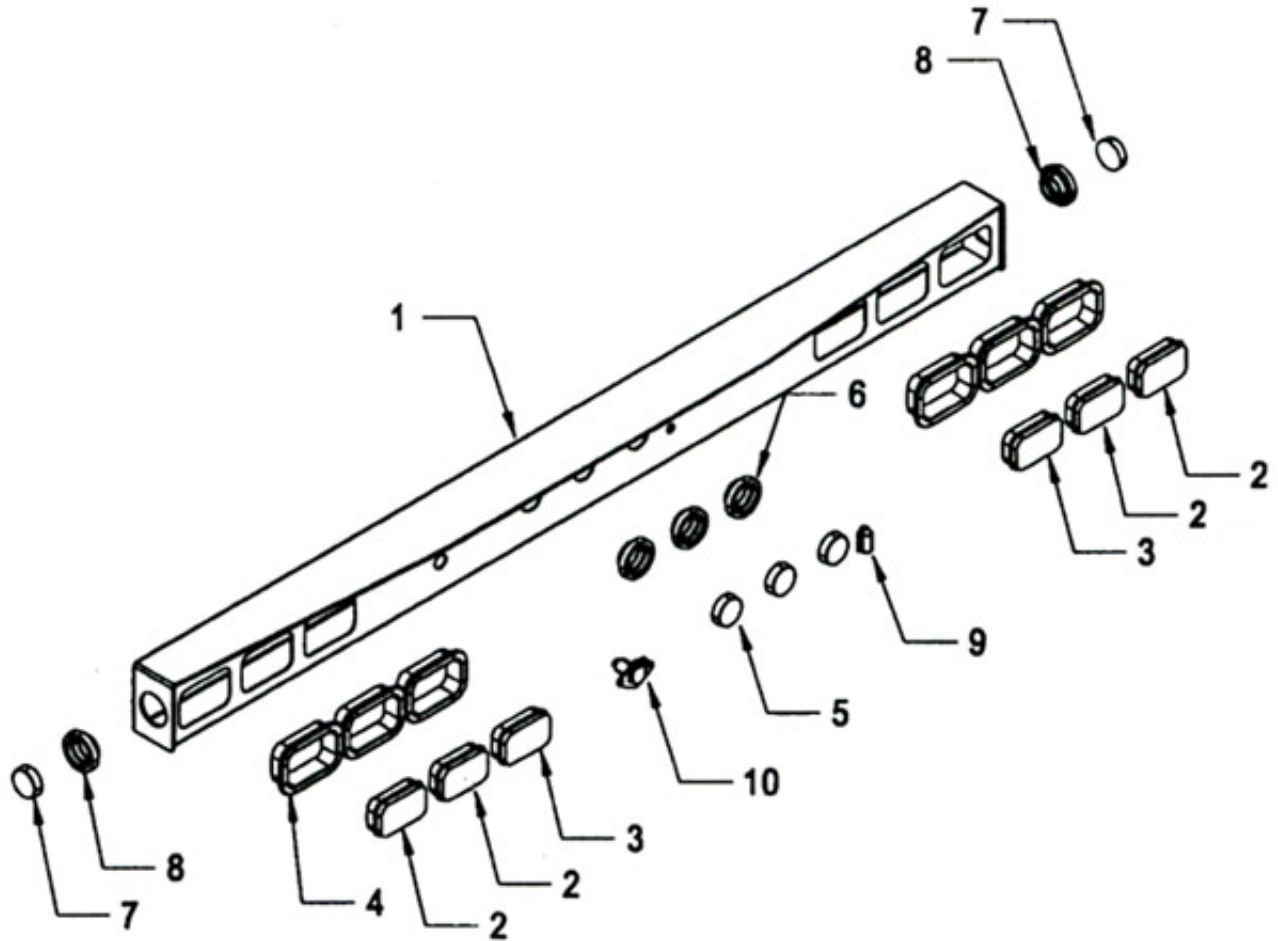

Tail Light Components

ITEM	PART NUMBER	DESCRIPTION	NUMBER REQUIRED
1	19500	TAIL LIGHT HOUSING	1
	19510	TAIL LIGHT HOUSING - HITCH	1
2	96500	LIGHT - TAIL, STOP, TURN MODEL 45202R	4
3	95500	LIGHT - BACKUP MODEL 45204	2
4	96550	GROMMET MODEL 45700	6
5	94500	ICC LIGHT MODEL 40	3
6	94550	GROMMET MODEL 30	3
7	93100R	MARKER LIGHT MODEL 10	2
8	93150	GROMMET MODEL 10	2
9	97150	LIGHT - LICENSE PLATE	4
10	98400	TOW LIGHT PLUG - 4 PRONG	1
	98600	TOW LIGHT PLUG - 6 PRONG	1