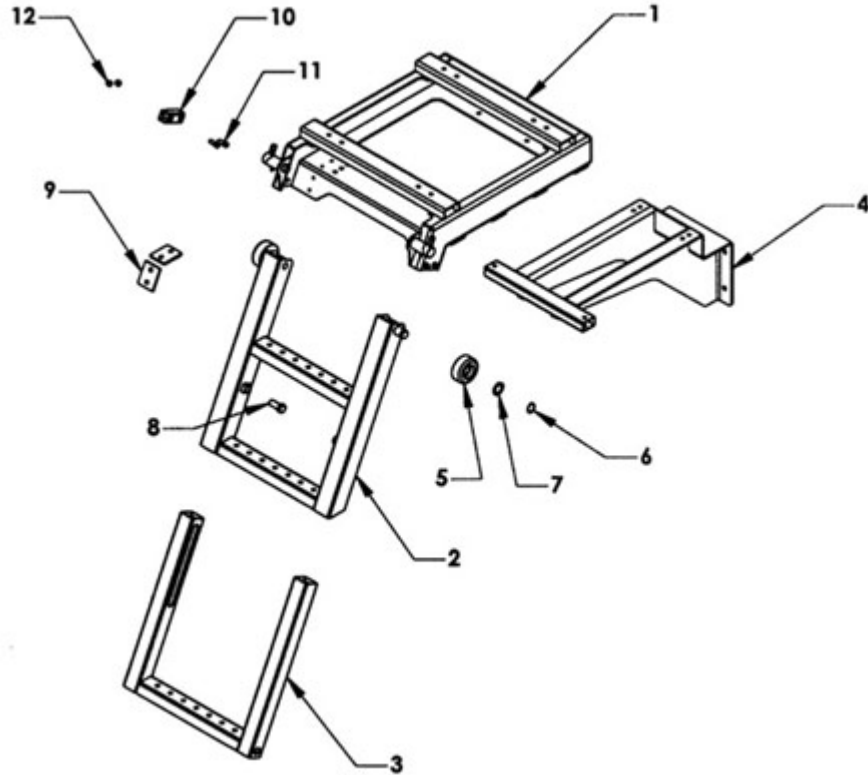

### Retractable Ladder

ITEM	PART NUMBER	DESCRIPTION	NUMBER REQUIRED
	390000	LADDER ASSEMBLY	1
1	391010	LADDER CARRIAGE	1
2	391020	UPPER RUNG ASSEMBLY	1
3	391030	LOWER RUNG ASSEMBLY	1
4	391040	FRAME MOUNTING BRACKET - OPTIONAL	1
5	36310	WHEEL	2
6	86100E	RETAINING RING 1.00 EXTERNAL	2
7	82710	FLAT WASHER 1 x 1.50	2
8	391026	RETAINING BOLT 5/8-11 x 1-1/2	2
9	391018	WEAR PAD	4
10	391015	RETAINING TUBE	2
11	81221	ALLEN HEAD BOLT 3/8-16 x 1	4
12	83211	NYLON LOCK NUT 3/8-16	4